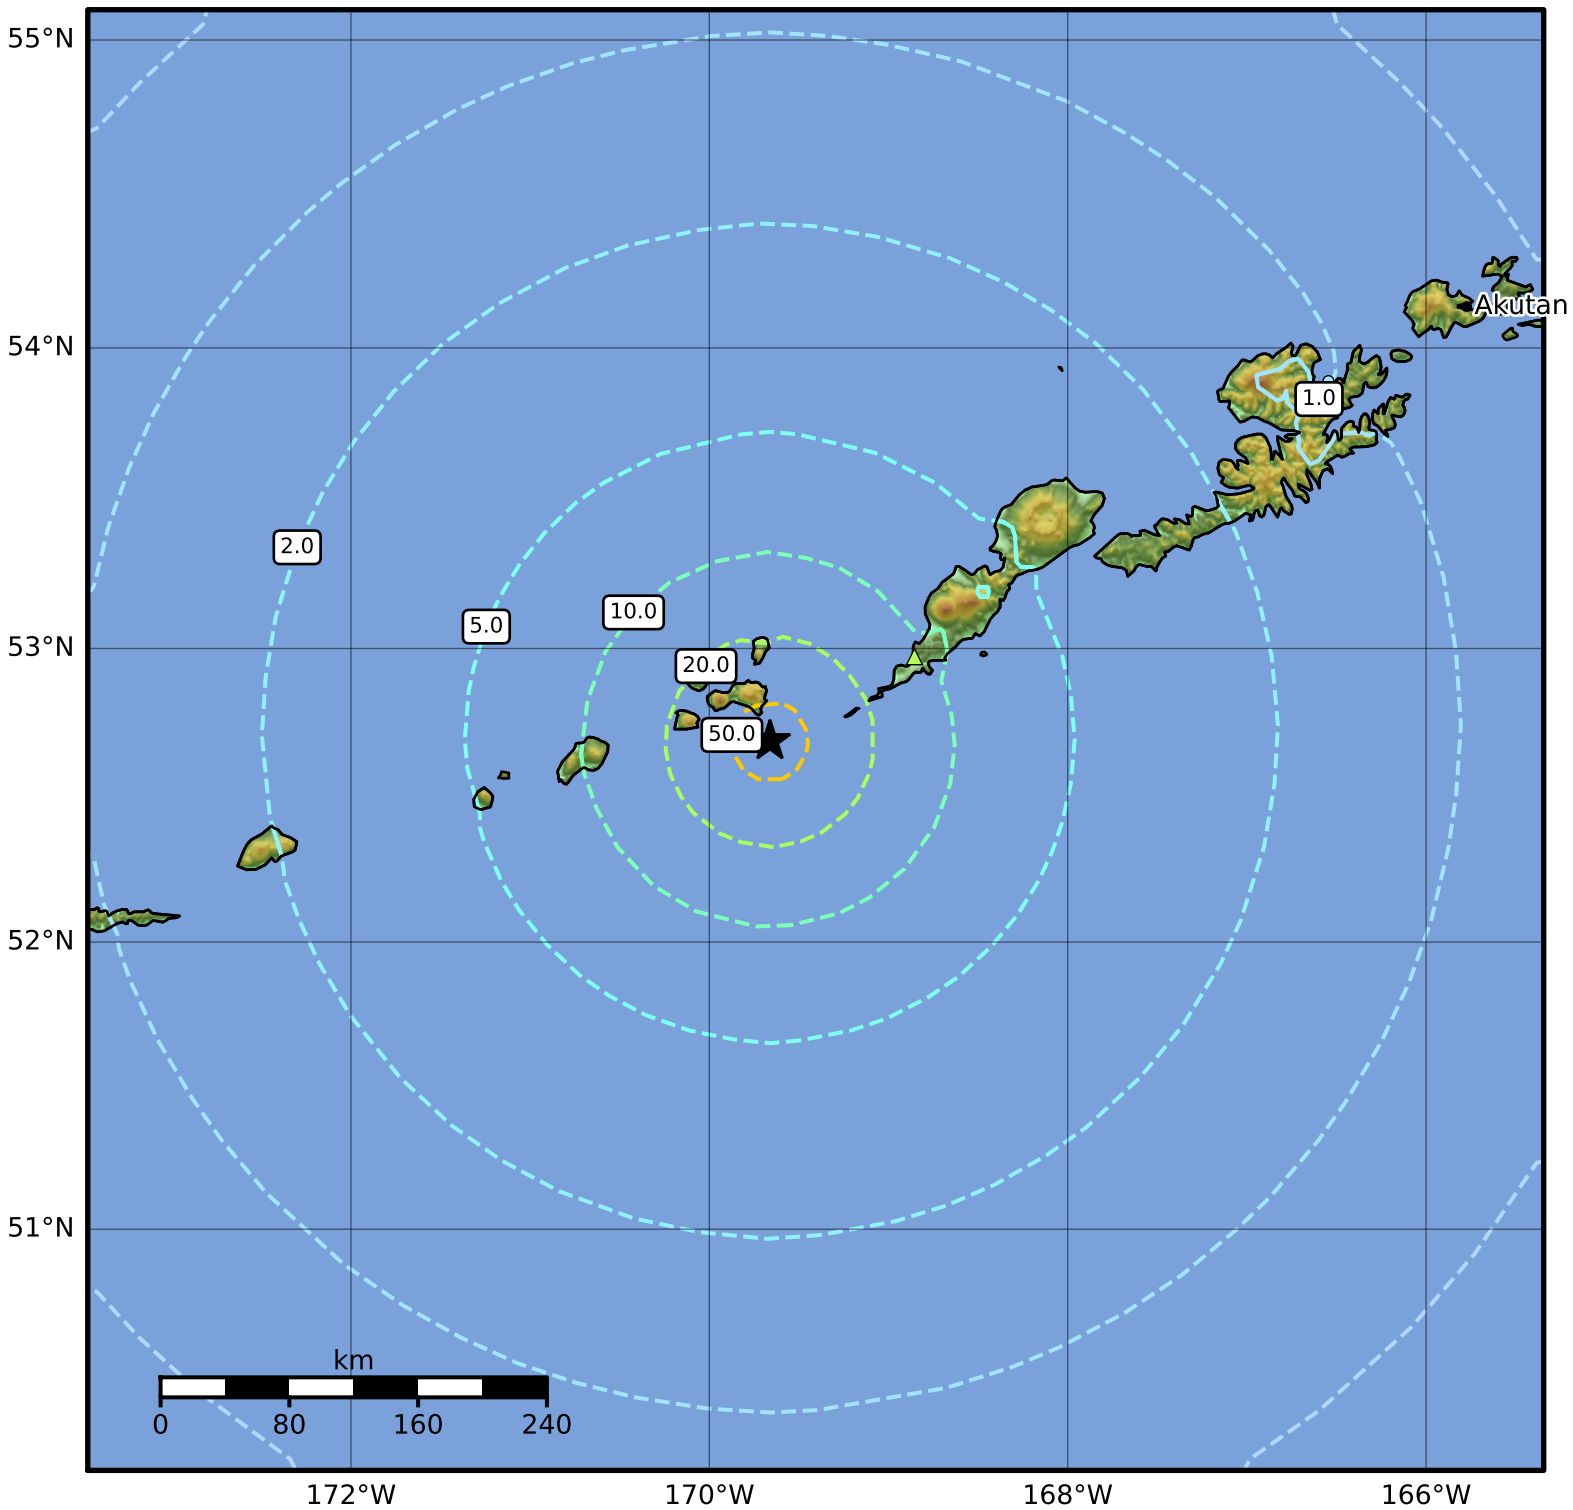

0.3 Second Peak Spectral Acceleration Map Alaska Earthquake Center  
 ShakeMap: 60 km (37 miles) WSW of Nikolski  
 Jul 18, 2010 05:56:43 UTC M6.7 N52.69 W169.66 Depth: 4.2km ID:ak0109579bj

SA(0.3) (%g)	0.1	0.2	0.5	1	2	5	10	20	50	100	200
--------------	-----	-----	-----	---	---	---	----	----	----	-----	-----

Scale based on Worden et al. (2012)

Version 1: Processed 2023-05-18T18:10:28Z

△ Seismic Instrument    ○ Reported Intensity

★ Epicenter