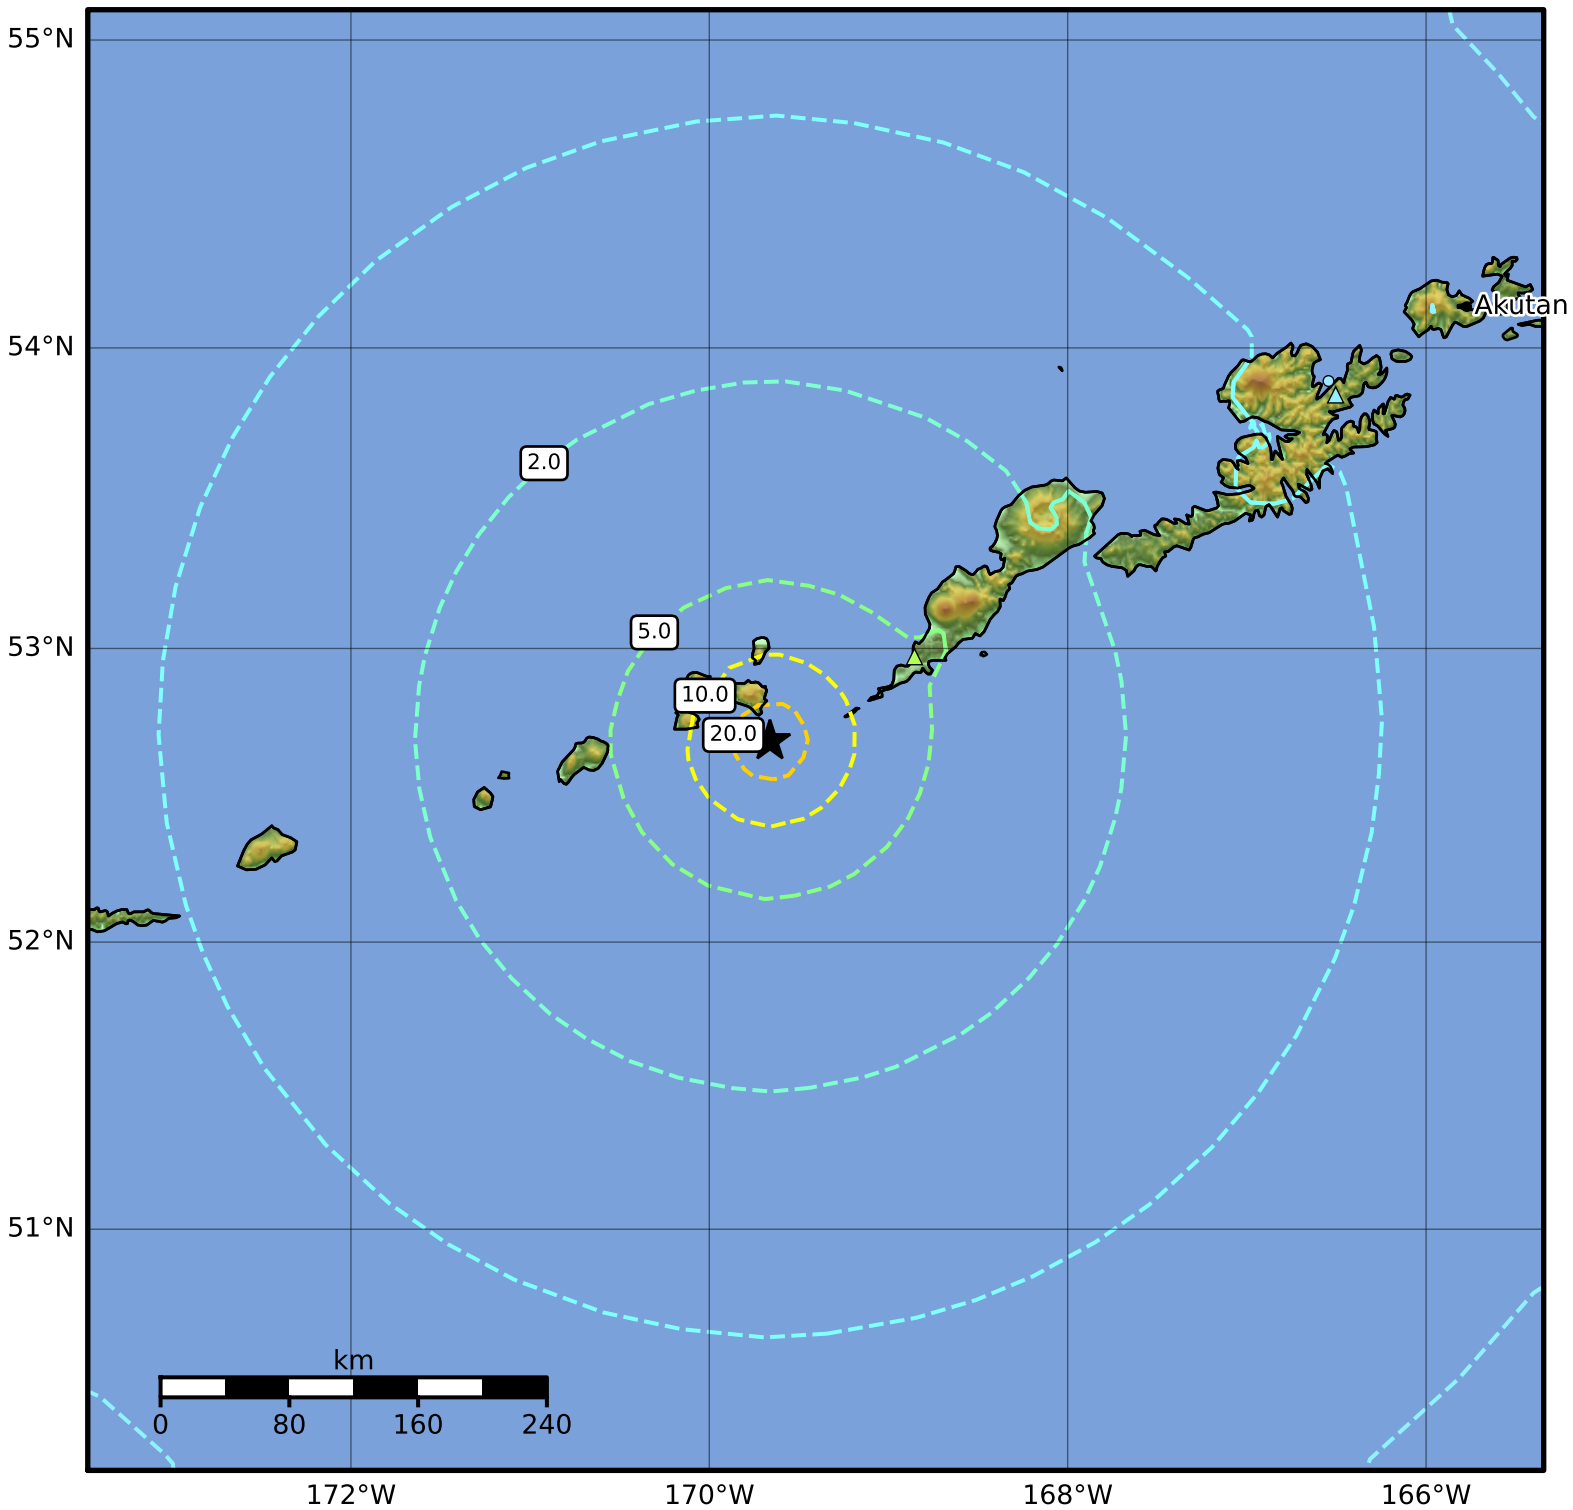

1.0 Second Peak Spectral Acceleration Map Alaska Earthquake Center
 ShakeMap: 60 km (37 miles) WSW of Nikolski
 Jul 18, 2010 05:56:43 UTC M6.7 N52.69 W169.66 Depth: 4.2km ID:ak0109579bjj

SA(1.0) (%g)	0.1	0.2	0.5	1	2	5	10	20	50	100	200
--------------	-----	-----	-----	---	---	---	----	----	----	-----	-----

Scale based on Worden et al. (2012)

Version 1: Processed 2023-05-18T18:10:28Z

△ Seismic Instrument ○ Reported Intensity

★ Epicenter