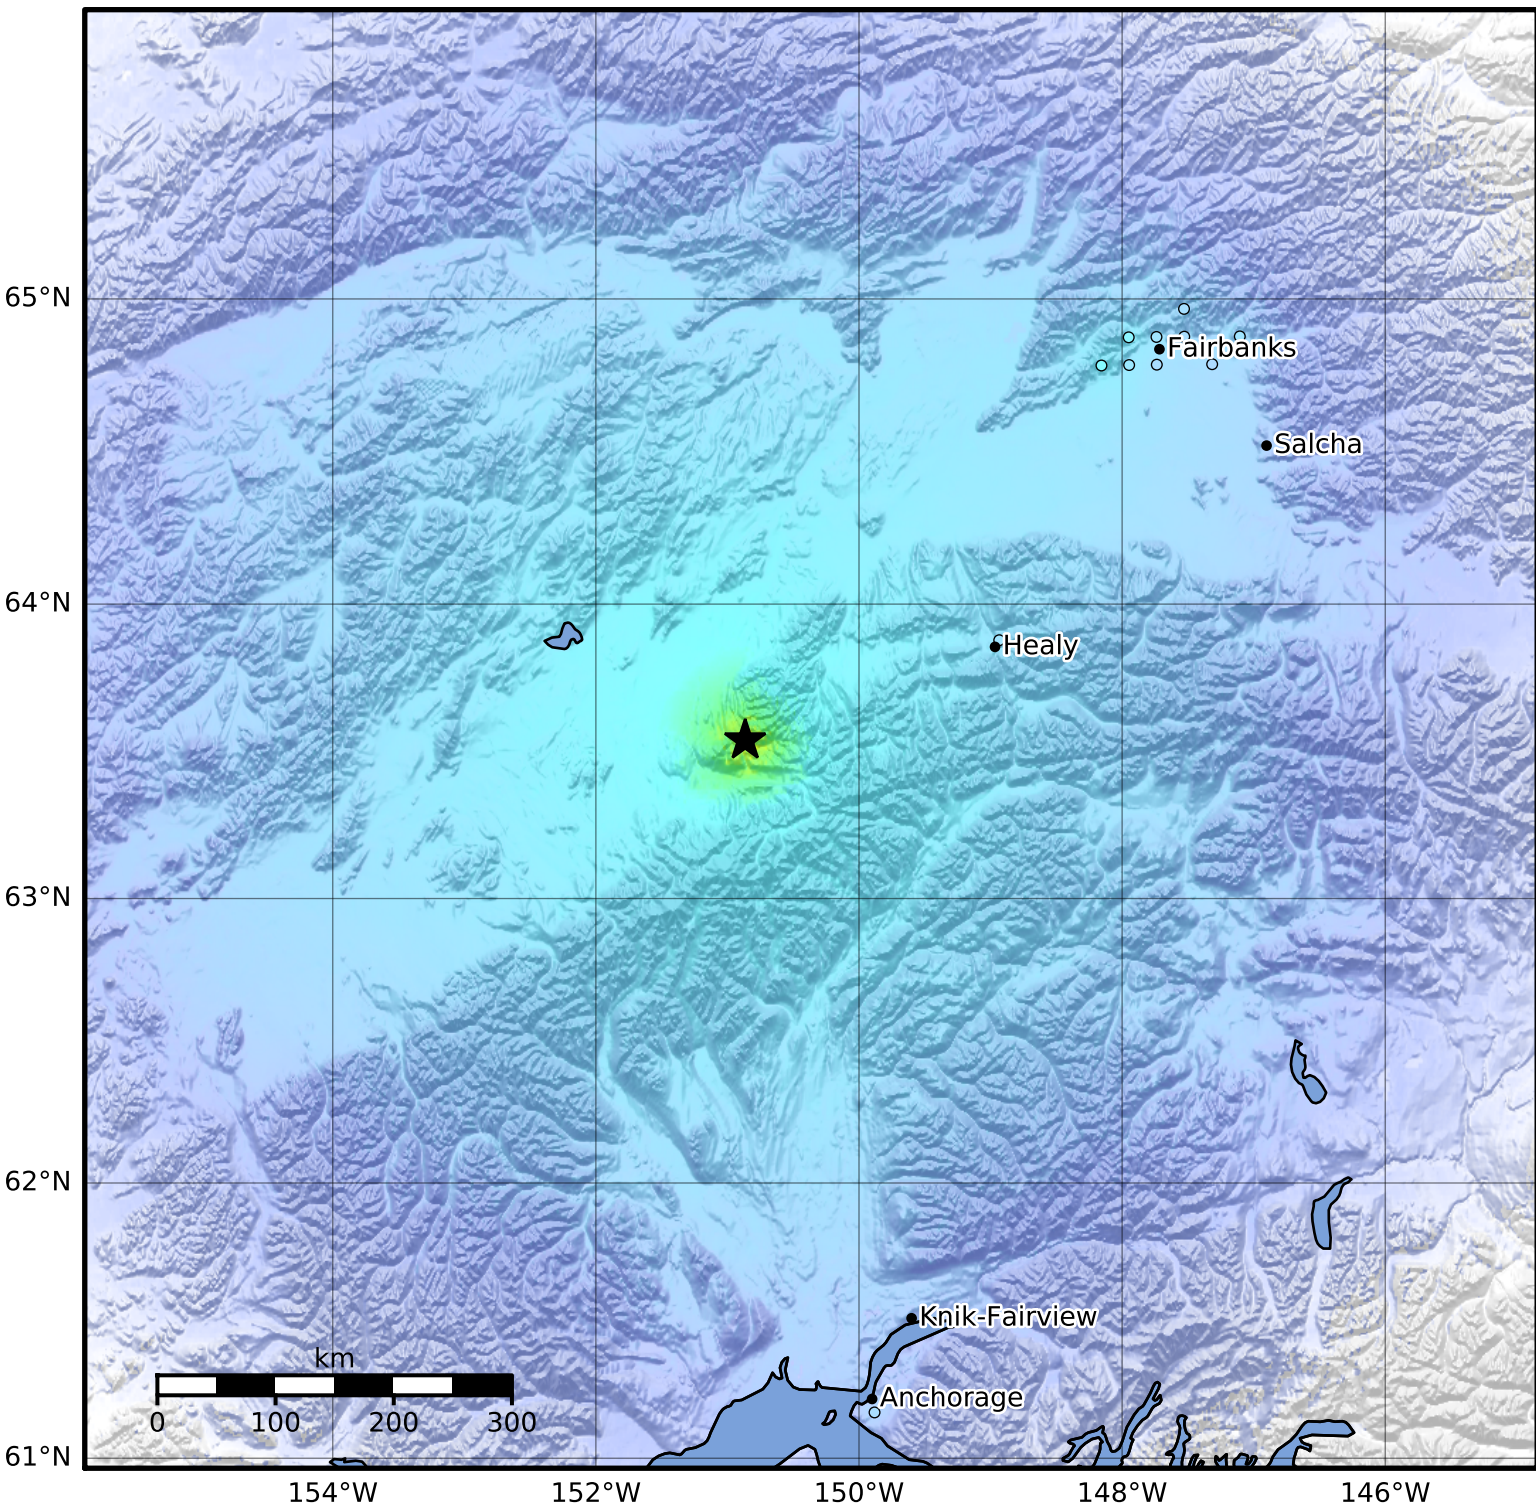

Macroseismic Intensity Map Alaska Earthquake Center
 ShakeMap: 5 km (3 miles) ENE of Kantishna
 Jan 23, 2011 02:50:04 UTC M5.2 N63.54 W150.87 Depth: 15.7km ID:ak011122ukq6

SHAKING	Not felt	Weak	Light	Moderate	Strong	Very strong	Severe	Violent	Extreme
DAMAGE	None	None	None	Very light	Light	Moderate	Moderate/heavy	Heavy	Very heavy
PGA(%g)	<0.0464	0.297	2.76	6.2	11.5	21.5	40.1	74.7	>139
PGV(cm/s)	<0.0215	0.135	1.41	4.65	9.64	20	41.4	85.8	>178
INTENSITY	I	II-III	IV	V	VI	VII	VIII	IX	X+

Scale based on Worden et al. (2012)

Version 1: Processed 2023-05-23T23:42:32Z

△ Seismic Instrument ○ Reported Intensity

★ Epicenter