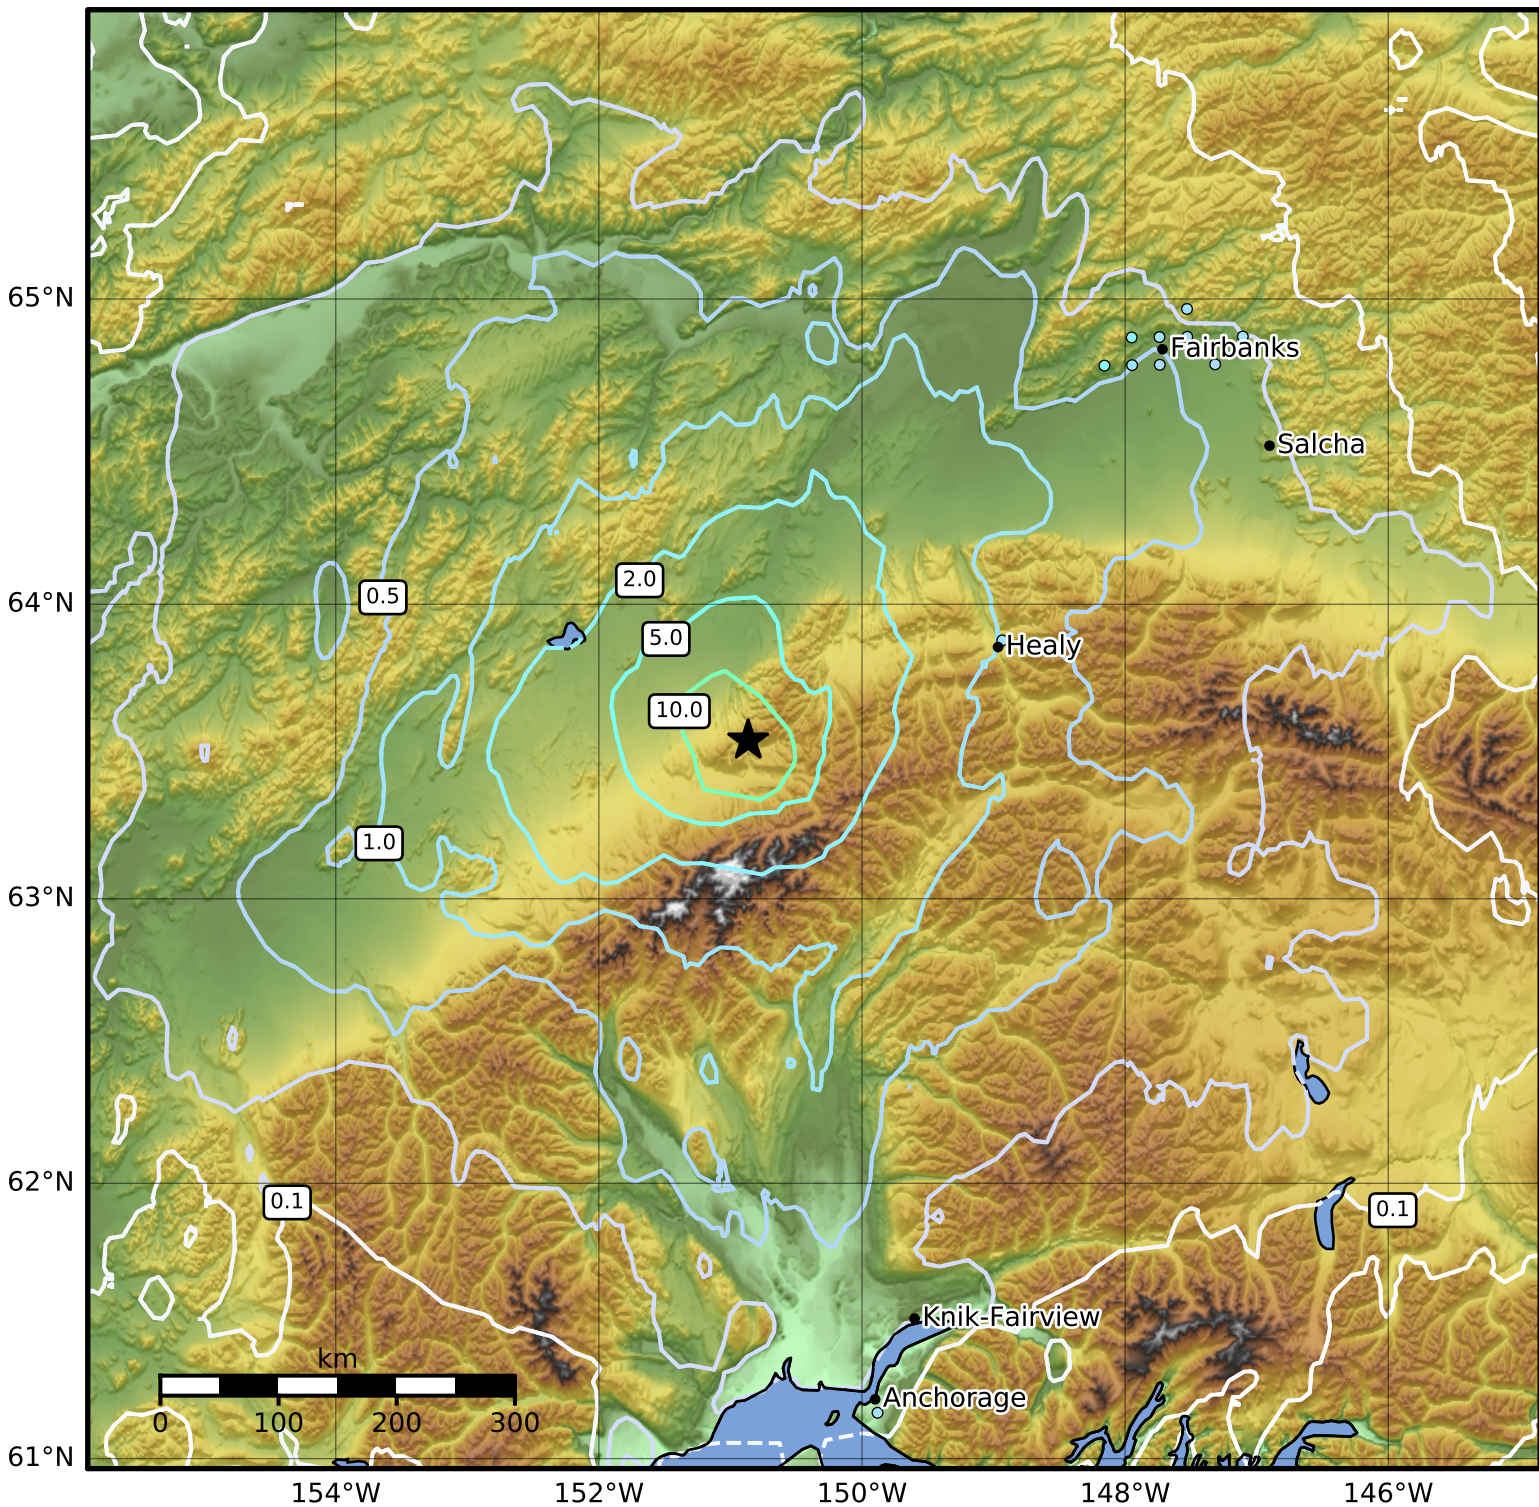

0.3 Second Peak Spectral Acceleration Map Alaska Earthquake Center
 ShakeMap: 5 km (3 miles) ENE of Kantishna
 Jan 23, 2011 02:50:04 UTC M5.2 N63.54 W150.87 Depth: 15.7km ID:ak011122ukq6

SA(0.3) (%g)	0.1	0.2	0.5	1	2	5	10	20	50	100	200
--------------	-----	-----	-----	---	---	---	----	----	----	-----	-----

Scale based on Worden et al. (2012)

Version 1: Processed 2023-05-23T23:42:32Z

△ Seismic Instrument ○ Reported Intensity

★ Epicenter