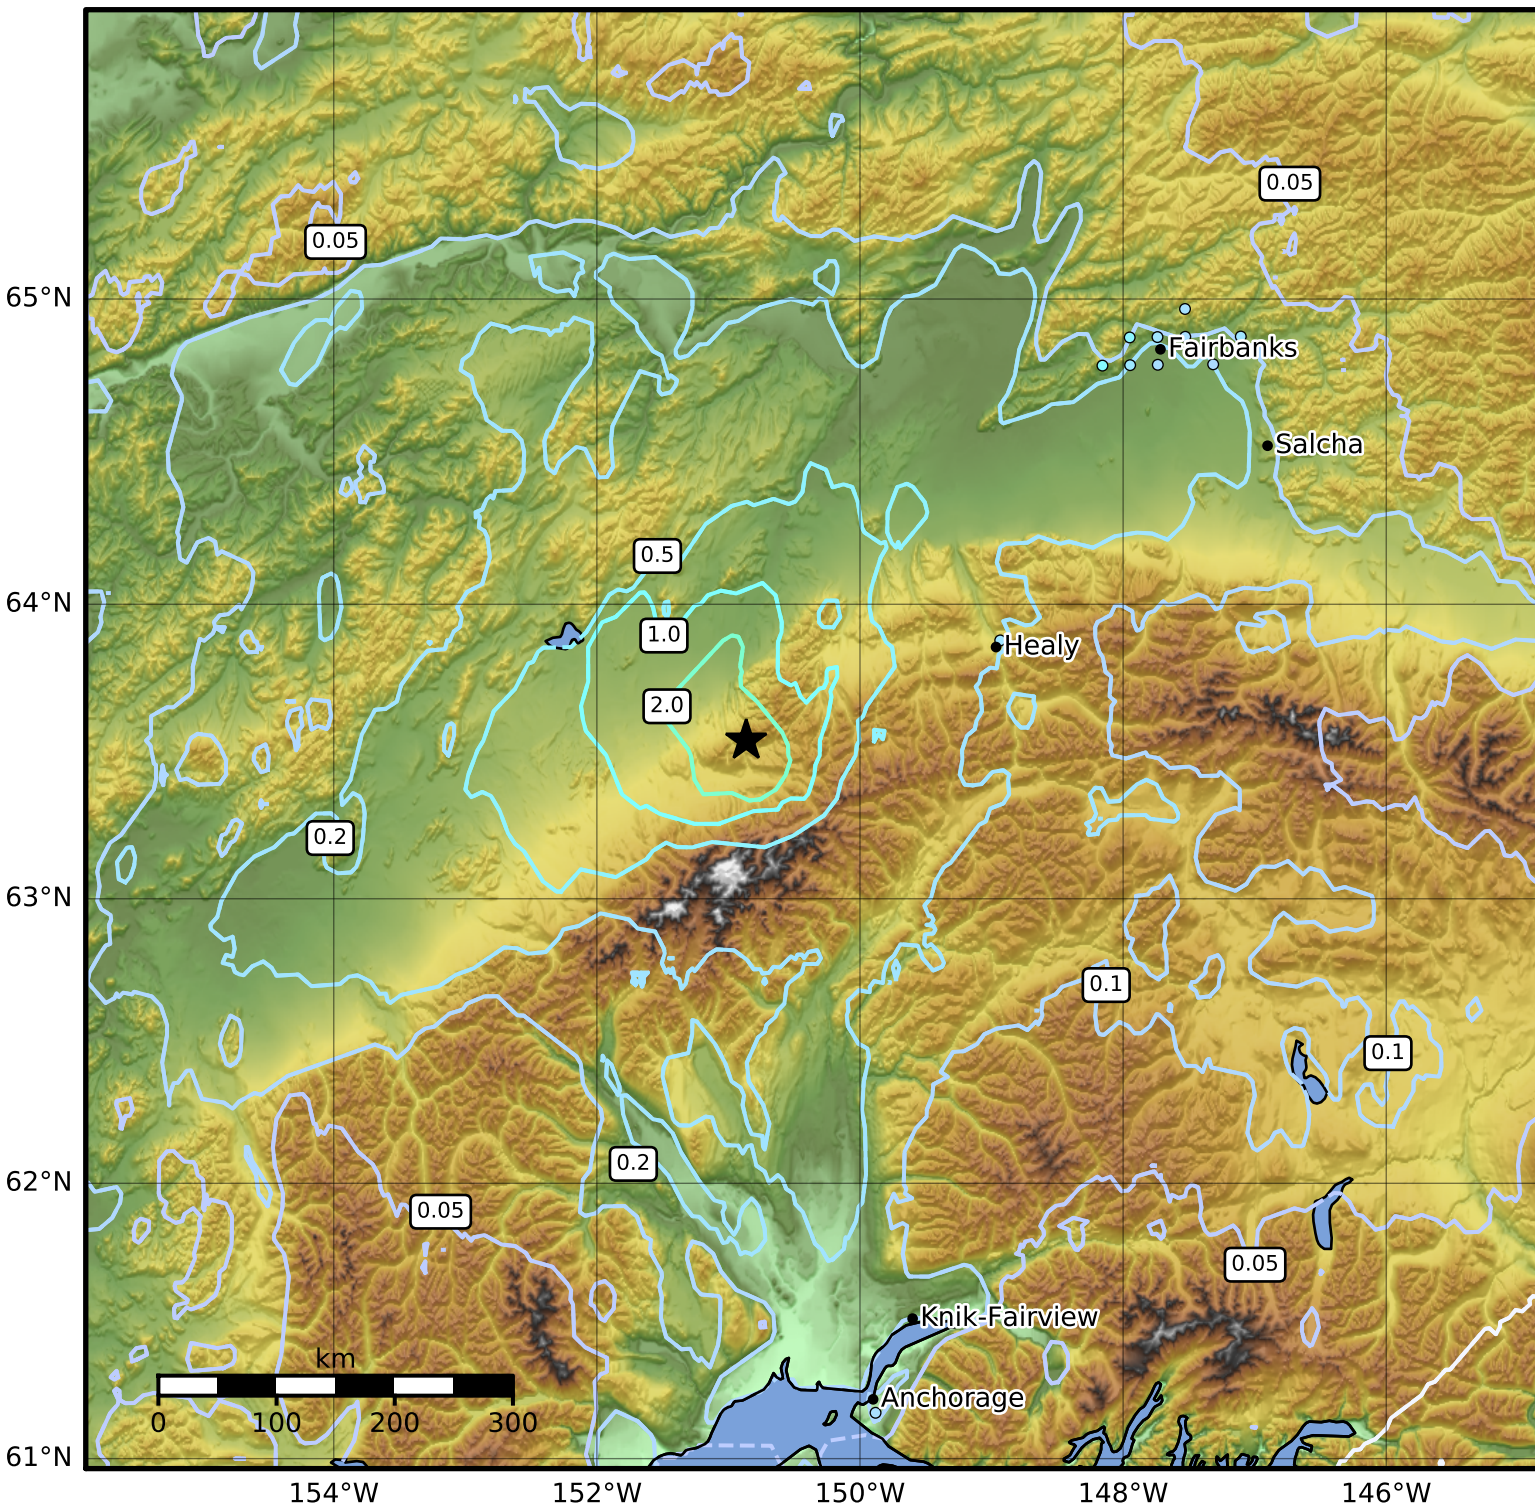

1.0 Second Peak Spectral Acceleration Map Alaska Earthquake Center  
 ShakeMap: 5 km (3 miles) ENE of Kantishna  
 Jan 23, 2011 02:50:04 UTC M5.2 N63.54 W150.87 Depth: 15.7km ID:ak011122ukq6

SA(1.0) (%g)	0.1	0.2	0.5	1	2	5	10	20	50	100	200
--------------	-----	-----	-----	---	---	---	----	----	----	-----	-----

Scale based on Worden et al. (2012)

Version 1: Processed 2023-05-23T23:42:32Z

△ Seismic Instrument ○ Reported Intensity

★ Epicenter