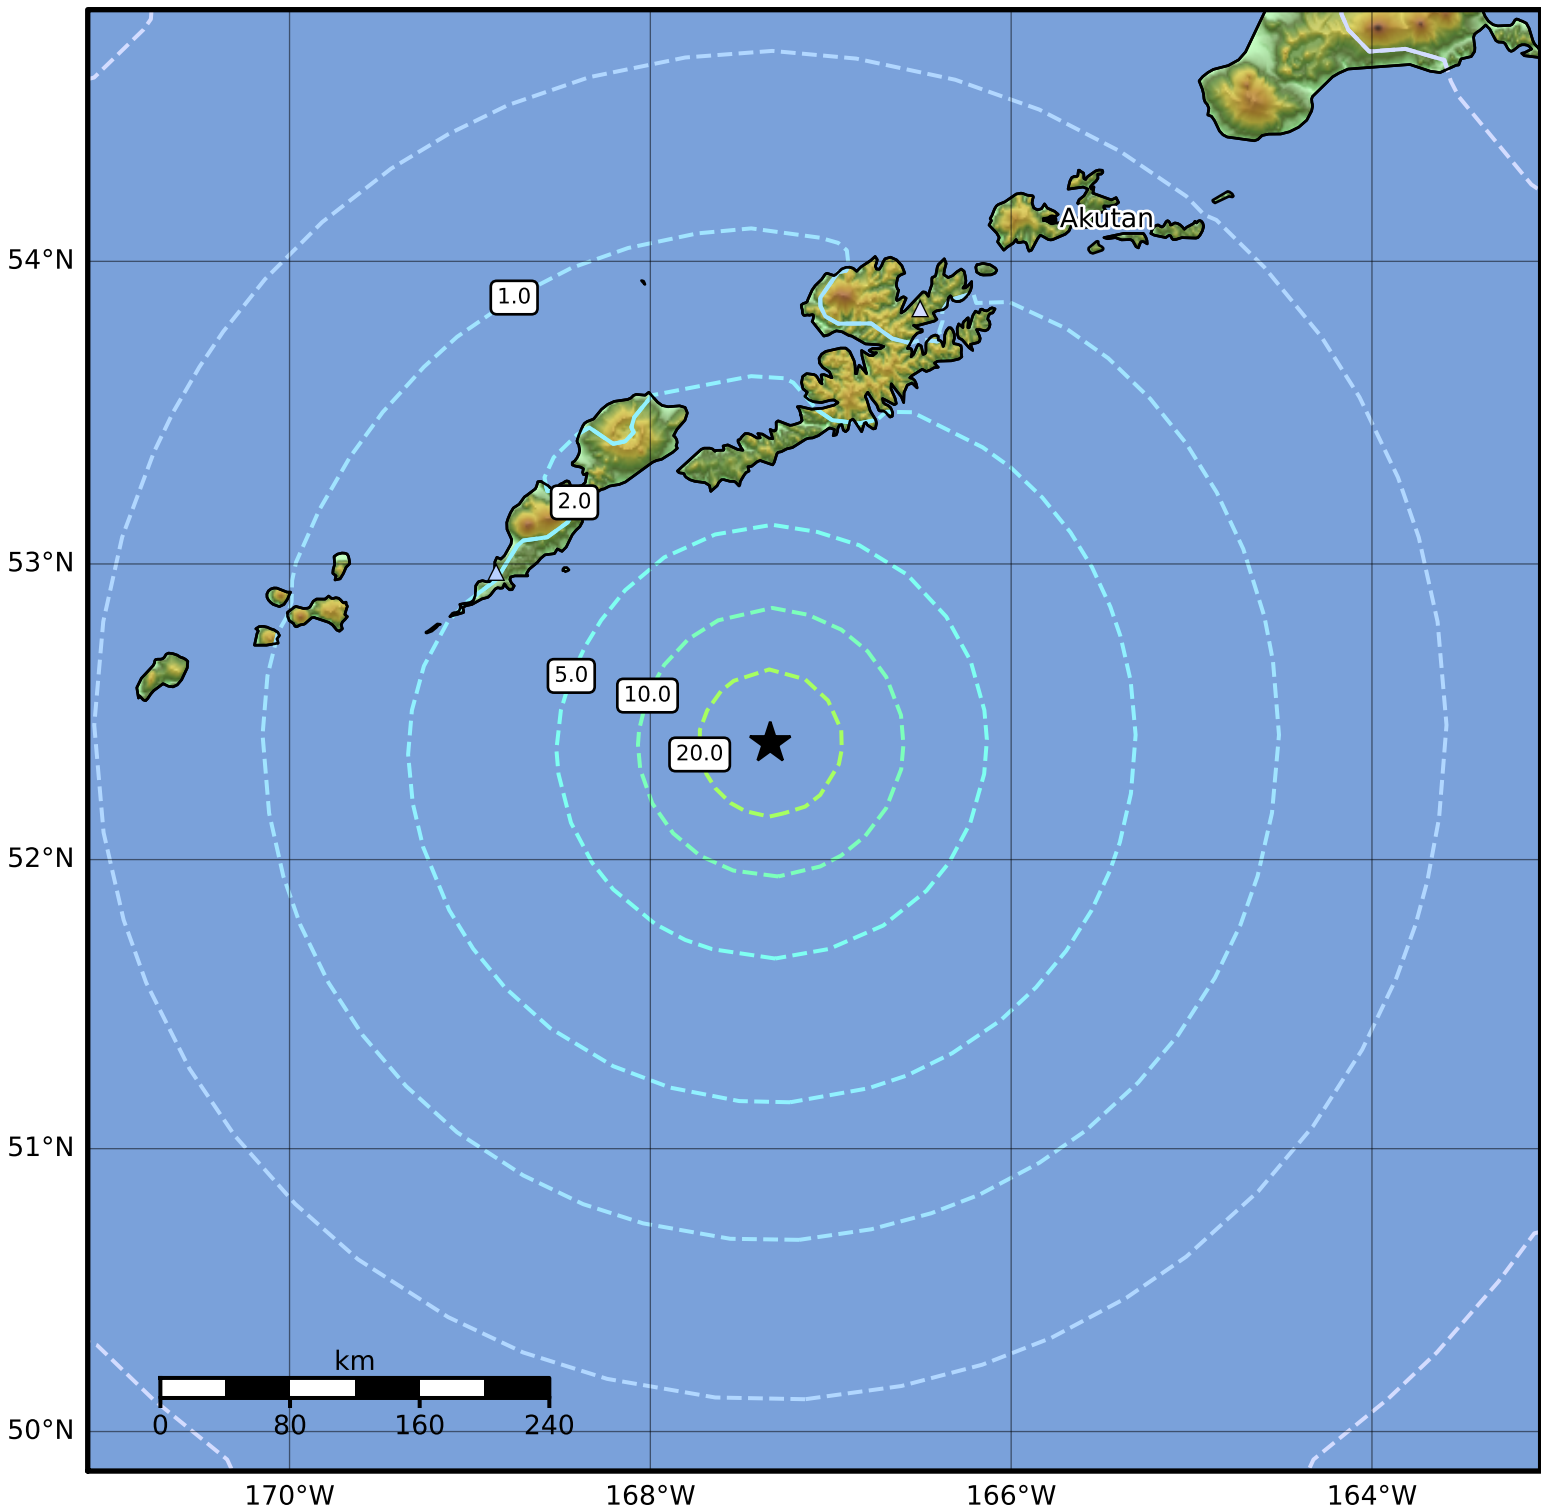

0.3 Second Peak Spectral Acceleration Map Alaska Earthquake Center
 ShakeMap: 119 km (74 miles) ESE of Nikolski
 Aug 10, 2012 18:37:42 UTC M6.2 N52.40 W167.34 Depth: 16.5km ID:ak012a93s7sr

SA(0.3) (%g)	0.1	0.2	0.5	1	2	5	10	20	50	100	200
--------------	-----	-----	-----	---	---	---	----	----	----	-----	-----

Scale based on Worden et al. (2012)

Version 1: Processed 2023-05-23T21:44:55Z

△ Seismic Instrument ○ Reported Intensity

★ Epicenter