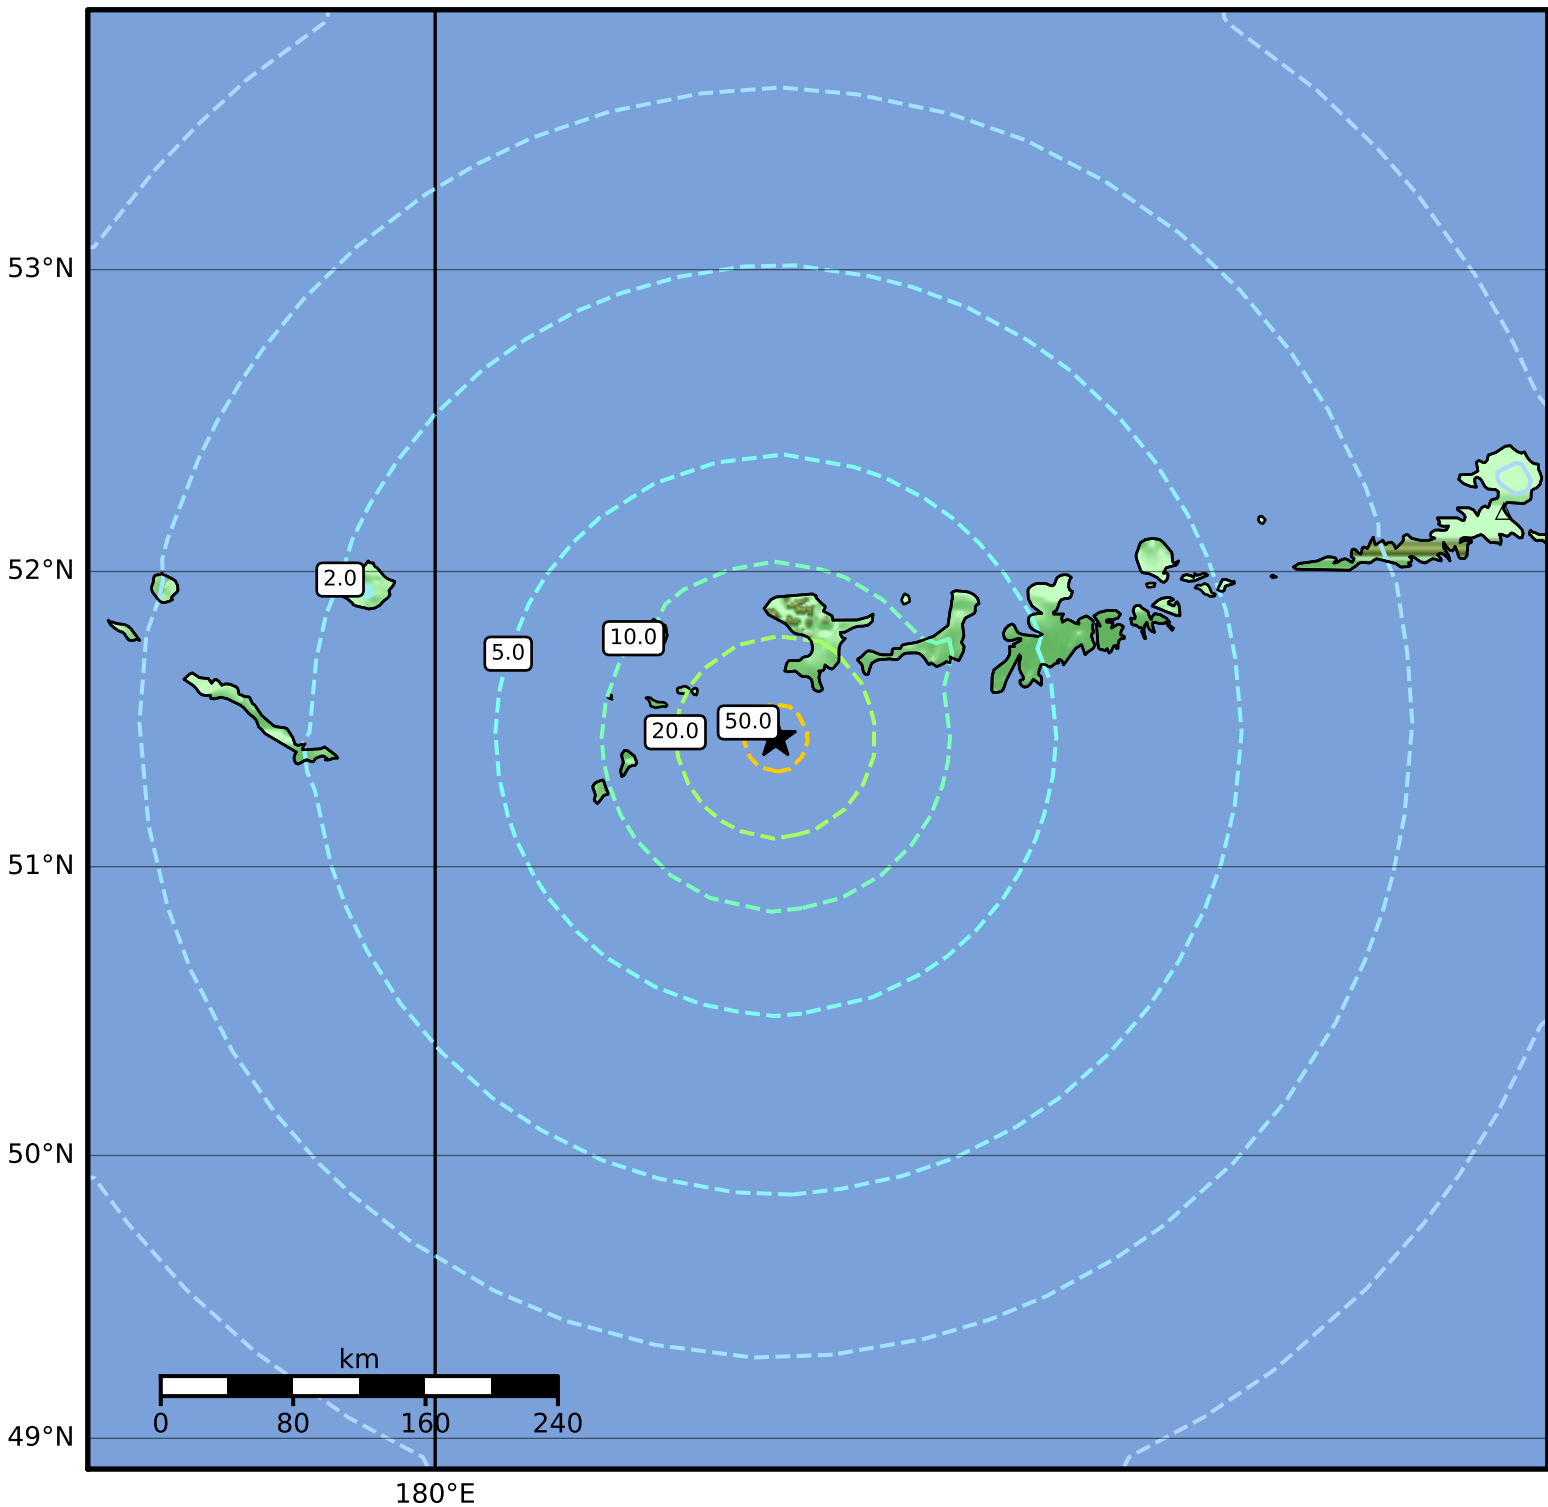

0.3 Second Peak Spectral Acceleration Map Alaska Earthquake Center
 ShakeMap: 114 km (71 miles) WSW of Adak
 Sep 26, 2012 23:39:53 UTC M6.5 N51.44 W178.15 Depth: 7.5km ID:ak012cex15bl

SA(0.3) (%g)	0.1	0.2	0.5	1	2	5	10	20	50	100	200
--------------	-----	-----	-----	---	---	---	----	----	----	-----	-----

Scale based on Worden et al. (2012)

Version 1: Processed 2023-05-23T21:34:20Z

△ Seismic Instrument ○ Reported Intensity

★ Epicenter