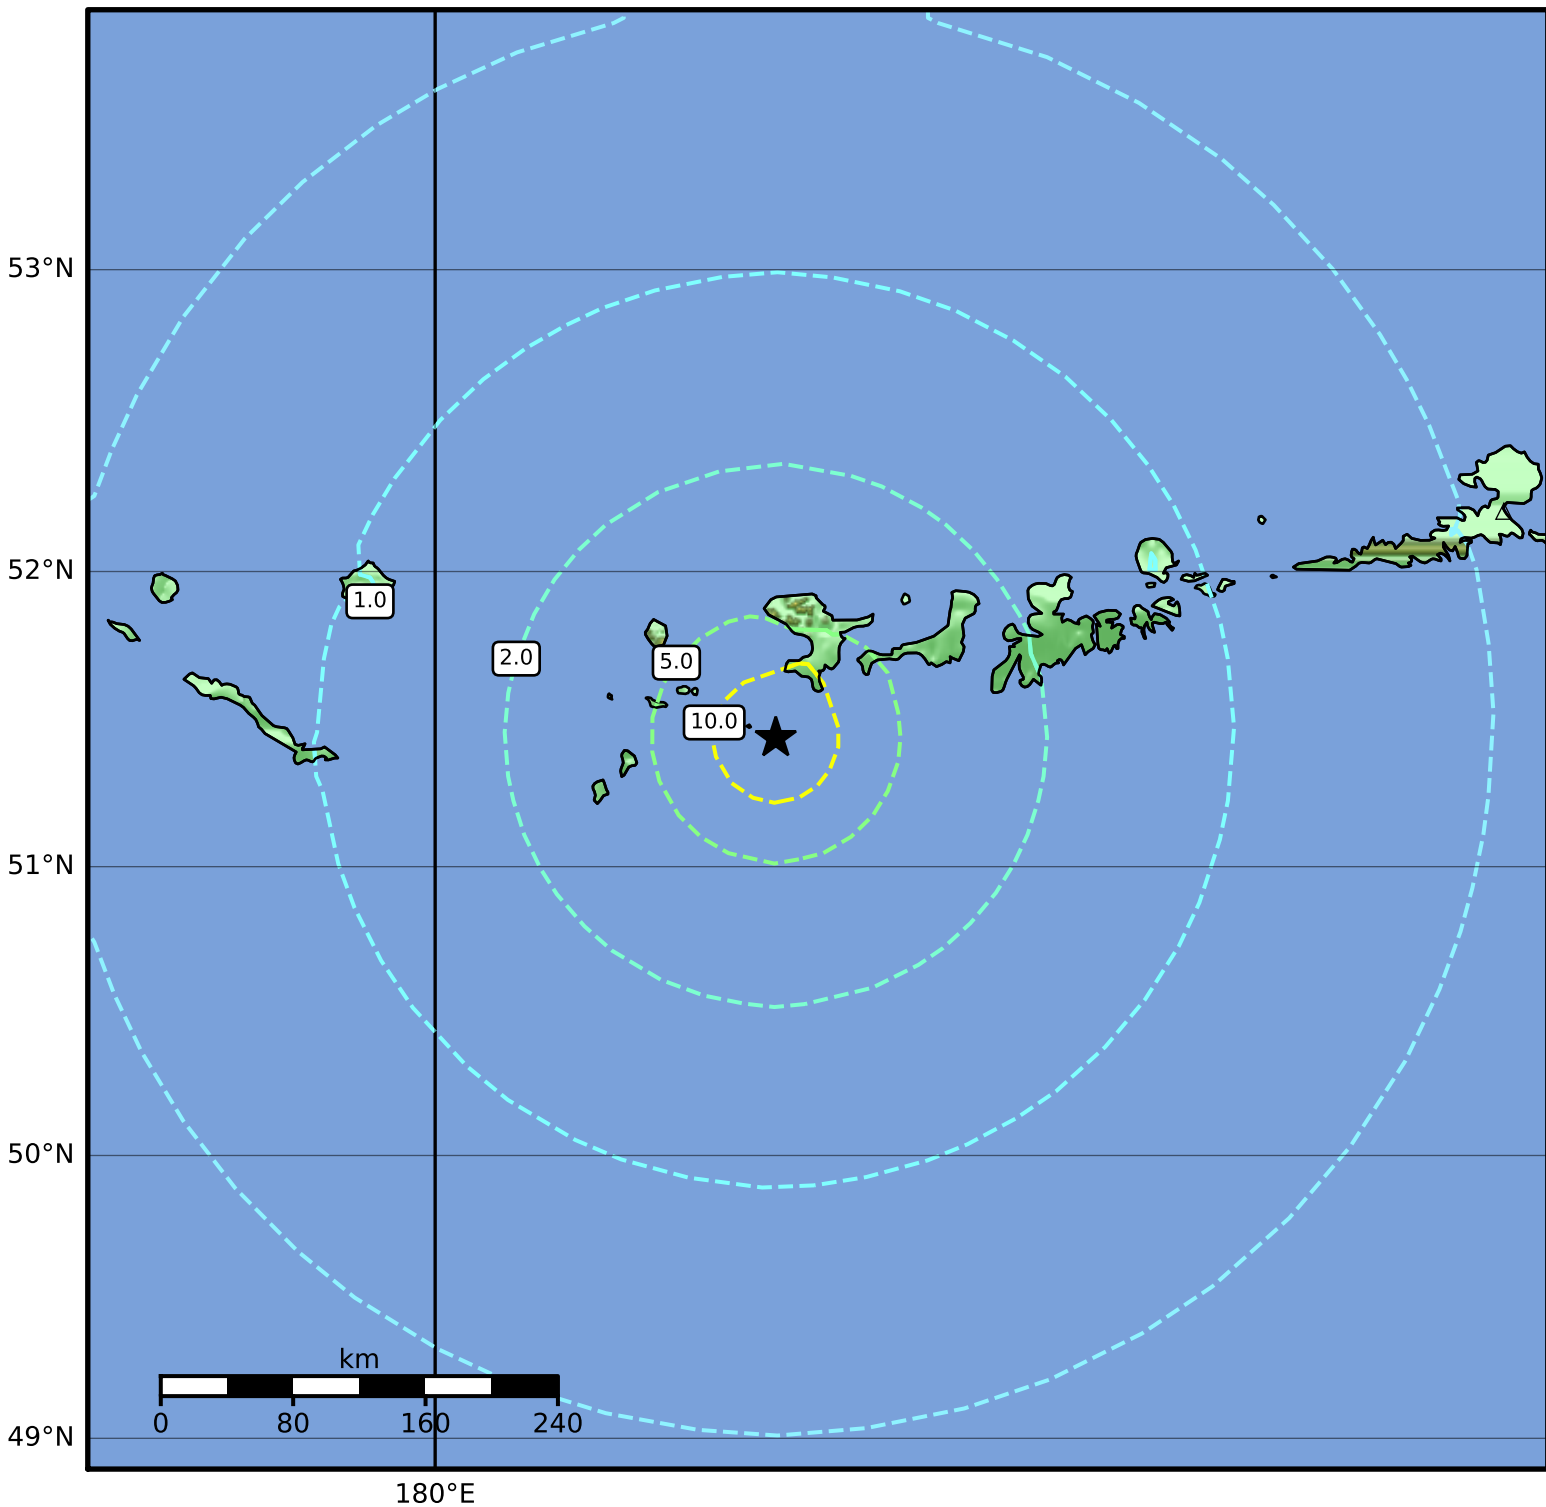

1.0 Second Peak Spectral Acceleration Map Alaska Earthquake Center  
ShakeMap: 114 km (71 miles) WSW of Adak  
Sep 26, 2012 23:39:53 UTC M6.5 N51.44 W178.15 Depth: 7.5km ID:ak012cex15bl

SA(1.0) (%g)	0.1	0.2	0.5	1	2	5	10	20	50	100	200
--------------	-----	-----	-----	---	---	---	----	----	----	-----	-----

Scale based on Worden et al. (2012)

Version 1: Processed 2023-05-23T21:34:20Z

△ Seismic Instrument    ○ Reported Intensity

★ Epicenter