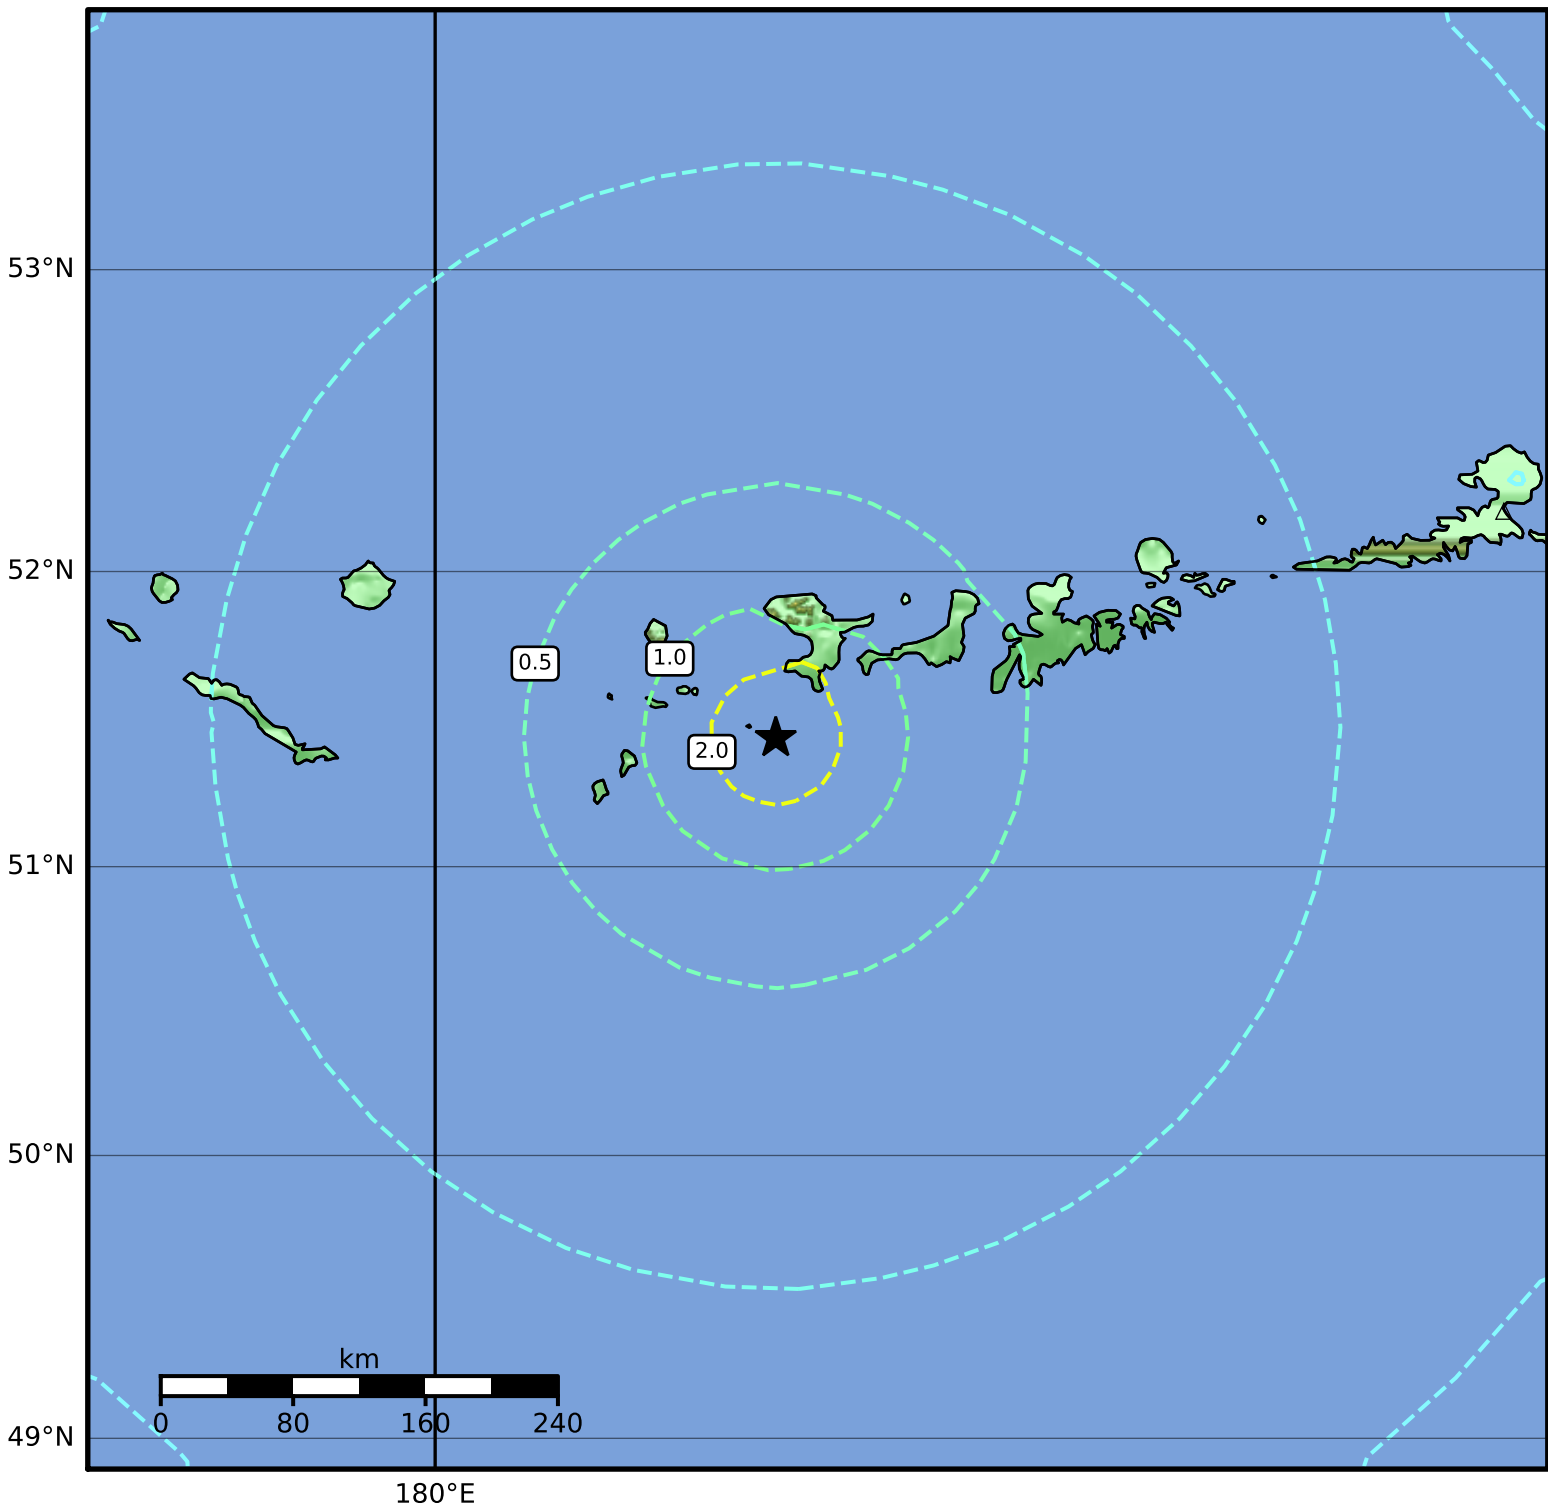

3.0 Second Peak Spectral Acceleration Map Alaska Earthquake Center  
 ShakeMap: 114 km (71 miles) WSW of Adak  
 Sep 26, 2012 23:39:53 UTC M6.5 N51.44 W178.15 Depth: 7.5km ID:ak012cex15bl

SA(3.0) (%g)	0.1	0.2	0.5	1	2	5	10	20	50
--------------	-----	-----	-----	---	---	---	----	----	----

Scale based on Worden et al. (2012)

Version 1: Processed 2023-05-23T21:34:20Z

△ Seismic Instrument    ○ Reported Intensity

★ Epicenter