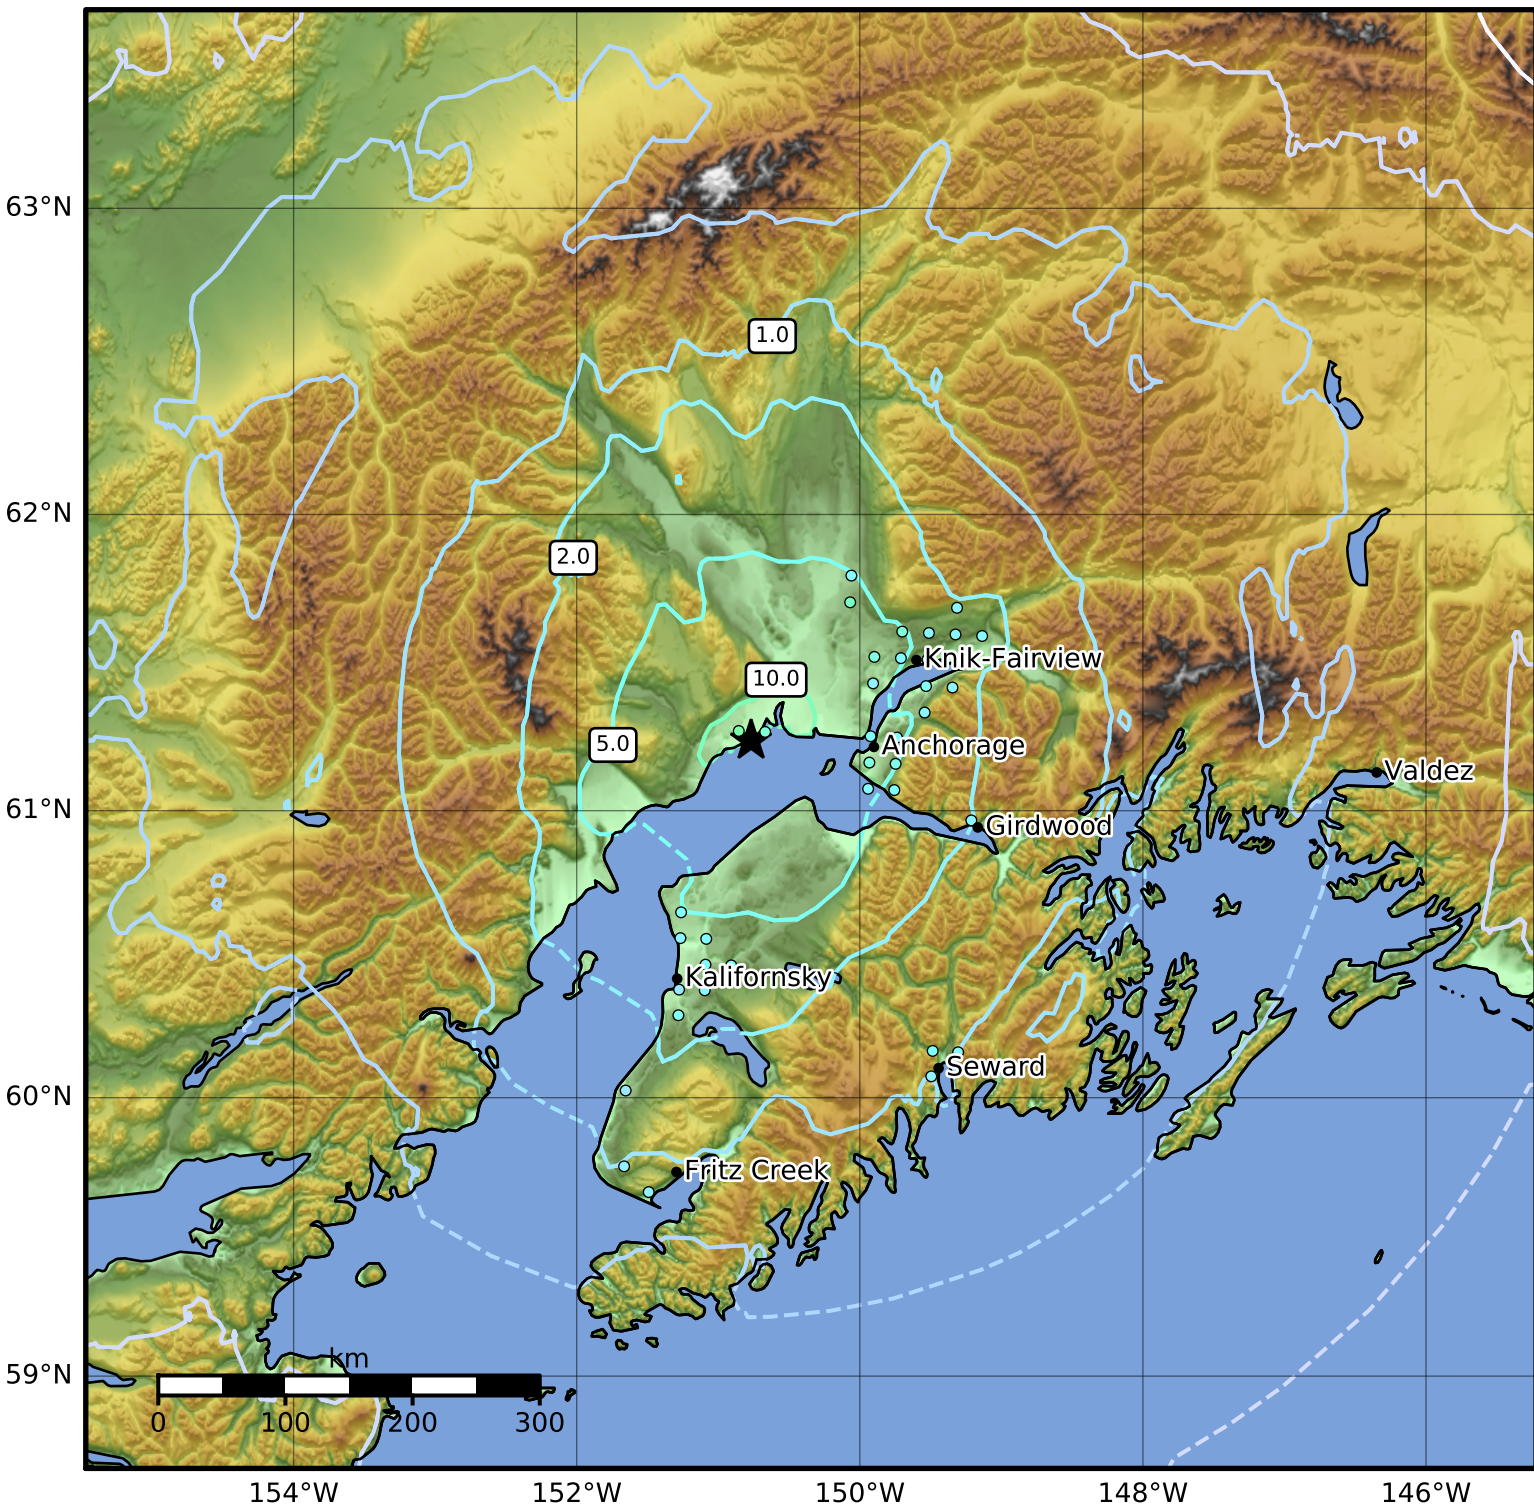

0.3 Second Peak Spectral Acceleration Map Alaska Earthquake Center
 ShakeMap: 27 km (17 miles) NE of Tyonek
 Dec 04, 2012 01:42:48 UTC M5.8 N61.24 W150.77 Depth: 63.7km ID:ak012fko16th

SA(0.3) (%g)	0.1	0.2	0.5	1	2	5	10	20	50	100	200
--------------	-----	-----	-----	---	---	---	----	----	----	-----	-----

Scale based on Worden et al. (2012)

Version 1: Processed 2023-05-22T19:38:42Z

△ Seismic Instrument ○ Reported Intensity

★ Epicenter