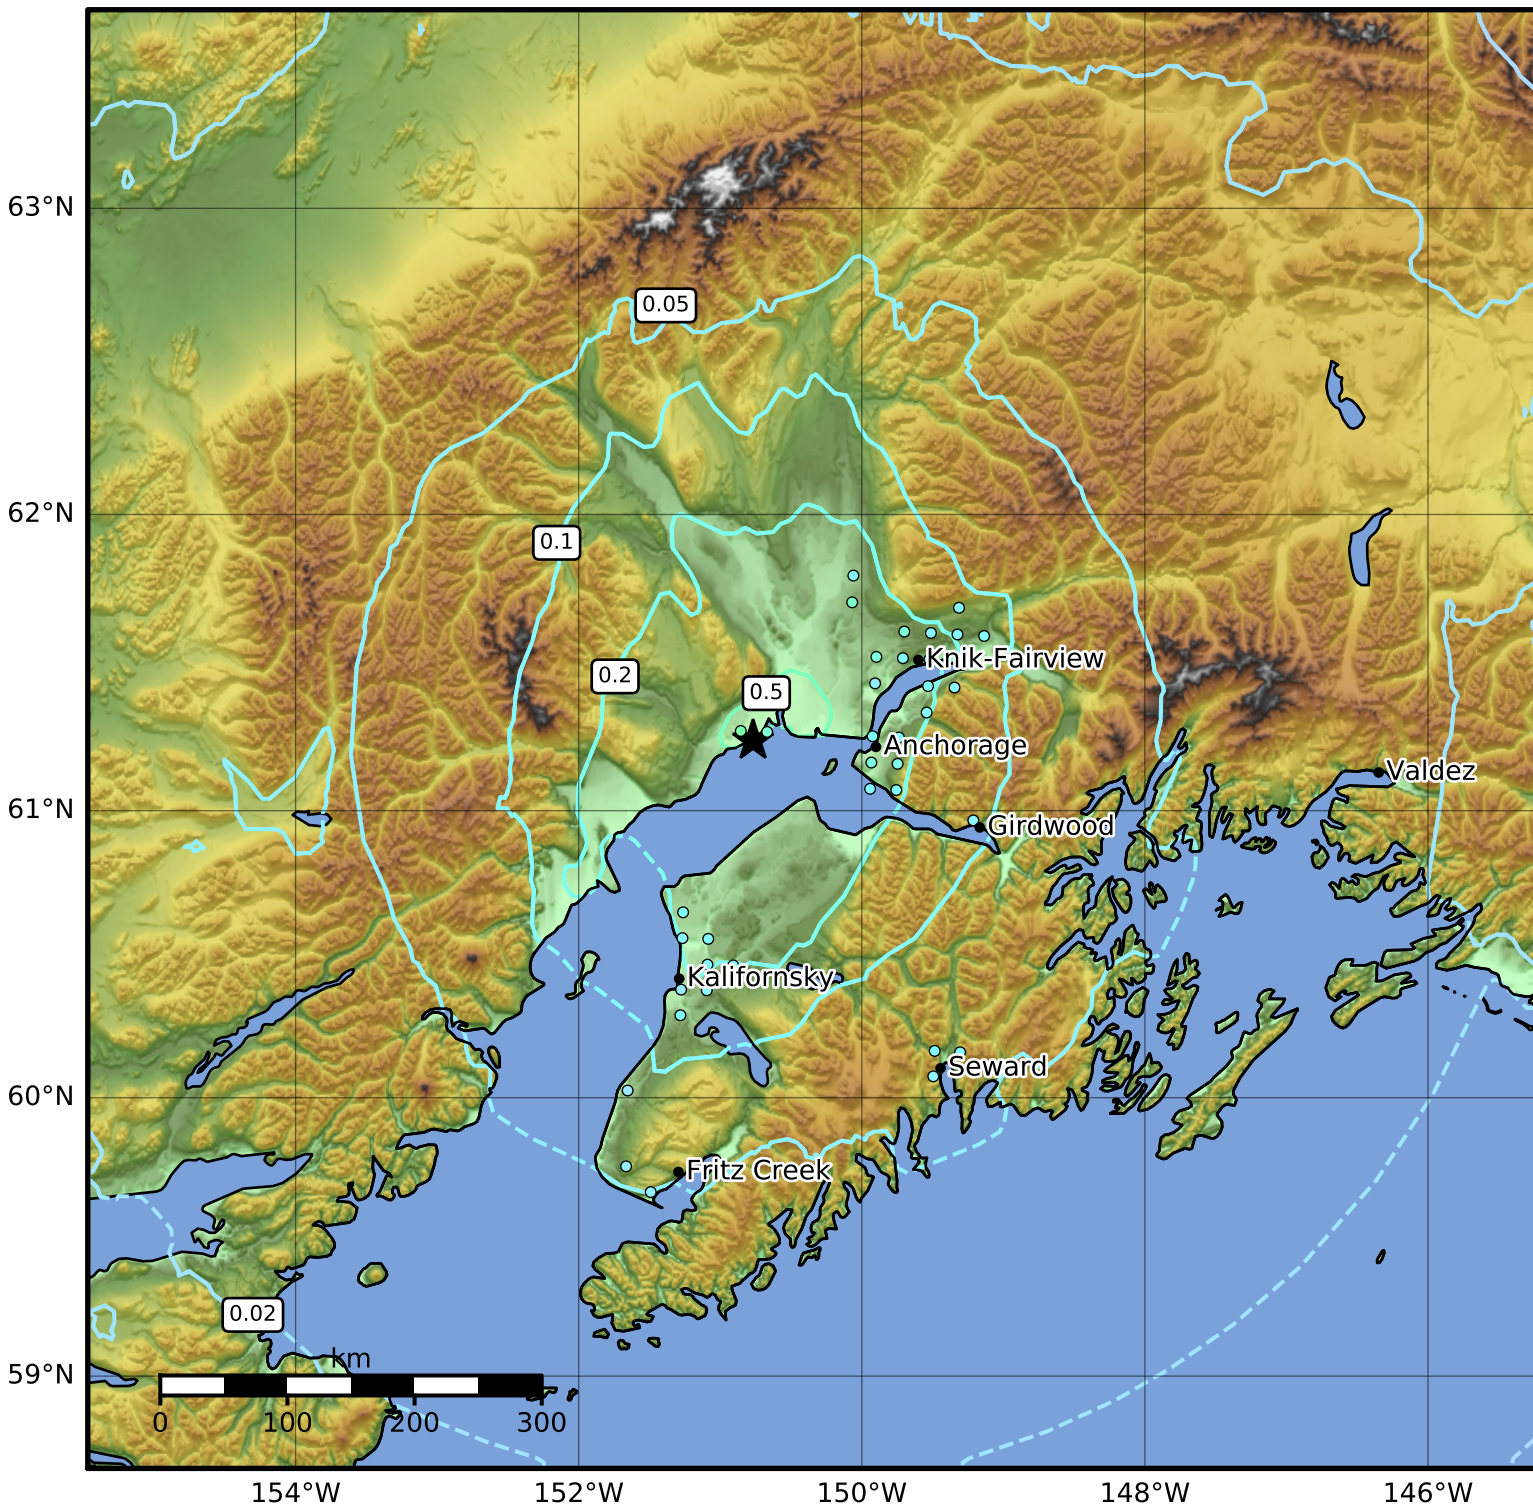

3.0 Second Peak Spectral Acceleration Map Alaska Earthquake Center  
ShakeMap: 27 km (17 miles) NE of Tyonek  
Dec 04, 2012 01:42:48 UTC M5.8 N61.24 W150.77 Depth: 63.7km ID:ak012fko16th

Scale based on Worden et al. (2012)

△ Seismic Instrument ○ Reported Intensity

★ Epicenter

Version 1: Processed 2023-05-22T19:38:42Z