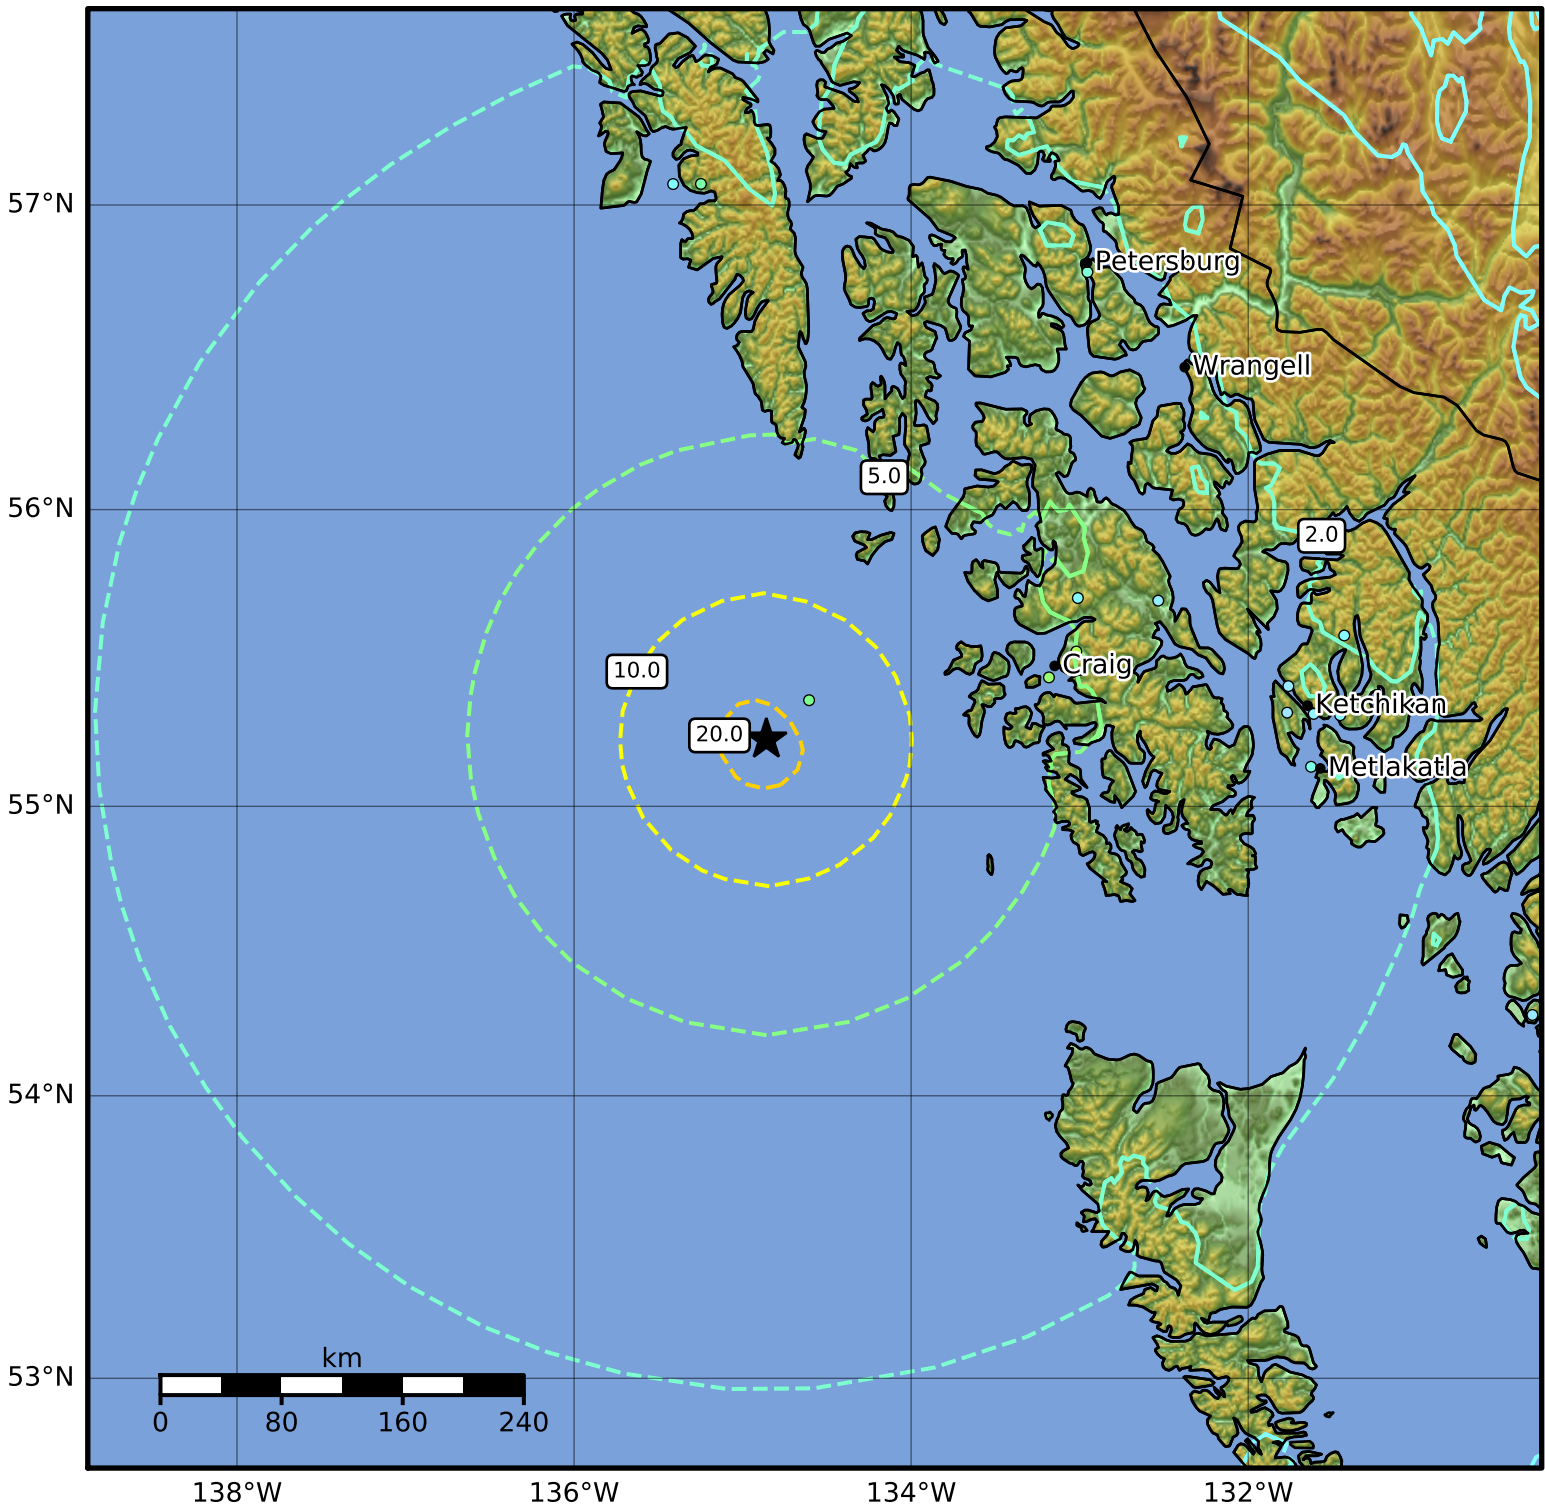

1.0 Second Peak Spectral Acceleration Map Alaska Earthquake Center
 ShakeMap: 112 km (70 miles) WSW of Craig
 Jan 05, 2013 08:58:14 UTC M7.5 N55.23 W134.86 Depth: 8.7km ID:ak0138esnzs

SA(1.0) (%g)	0.1	0.2	0.5	1	2	5	10	20	50	100	200
--------------	-----	-----	-----	---	---	---	----	----	----	-----	-----

Scale based on Worden et al. (2012)

Version 1: Processed 2023-05-18T18:49:04Z

△ Seismic Instrument ○ Reported Intensity ★ Epicenter