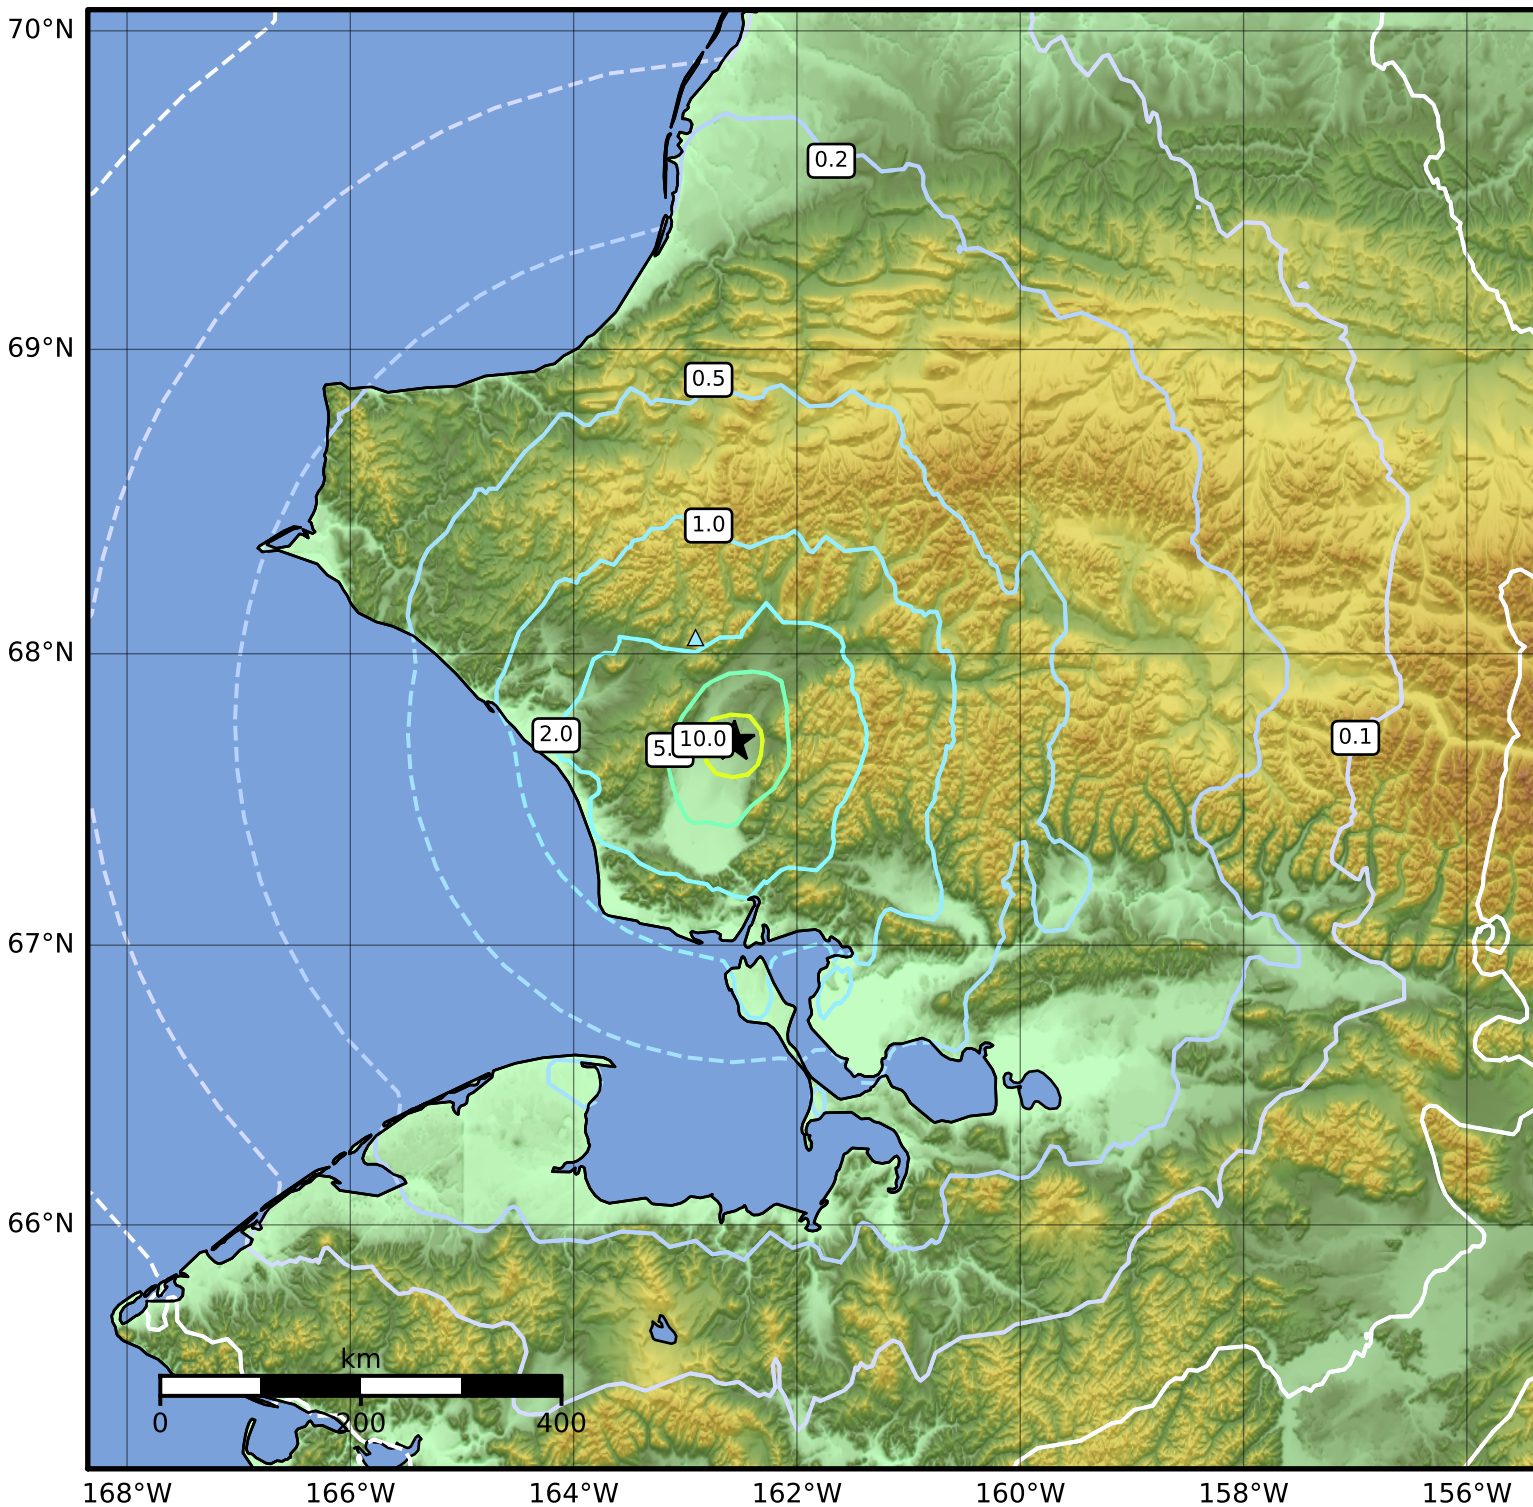

Peak Ground Acceleration Map Alaska Earthquake Center  
ShakeMap: 22 km (14 miles) NE of Noatak  
Apr 18, 2014 18:44:18 UTC M5.7 N67.70 W162.56 Depth: 20.5km ID:ak0144yx0r4n

PGA (%g)	0.1	0.2	0.5	1	2	5	10	20	50	100	200
----------	-----	-----	-----	---	---	---	----	----	----	-----	-----

Scale based on Worden et al. (2012)

△ Seismic Instrument ○ Reported Intensity

★ Epicenter

Version 1: Processed 2023-05-22T18:48:13Z