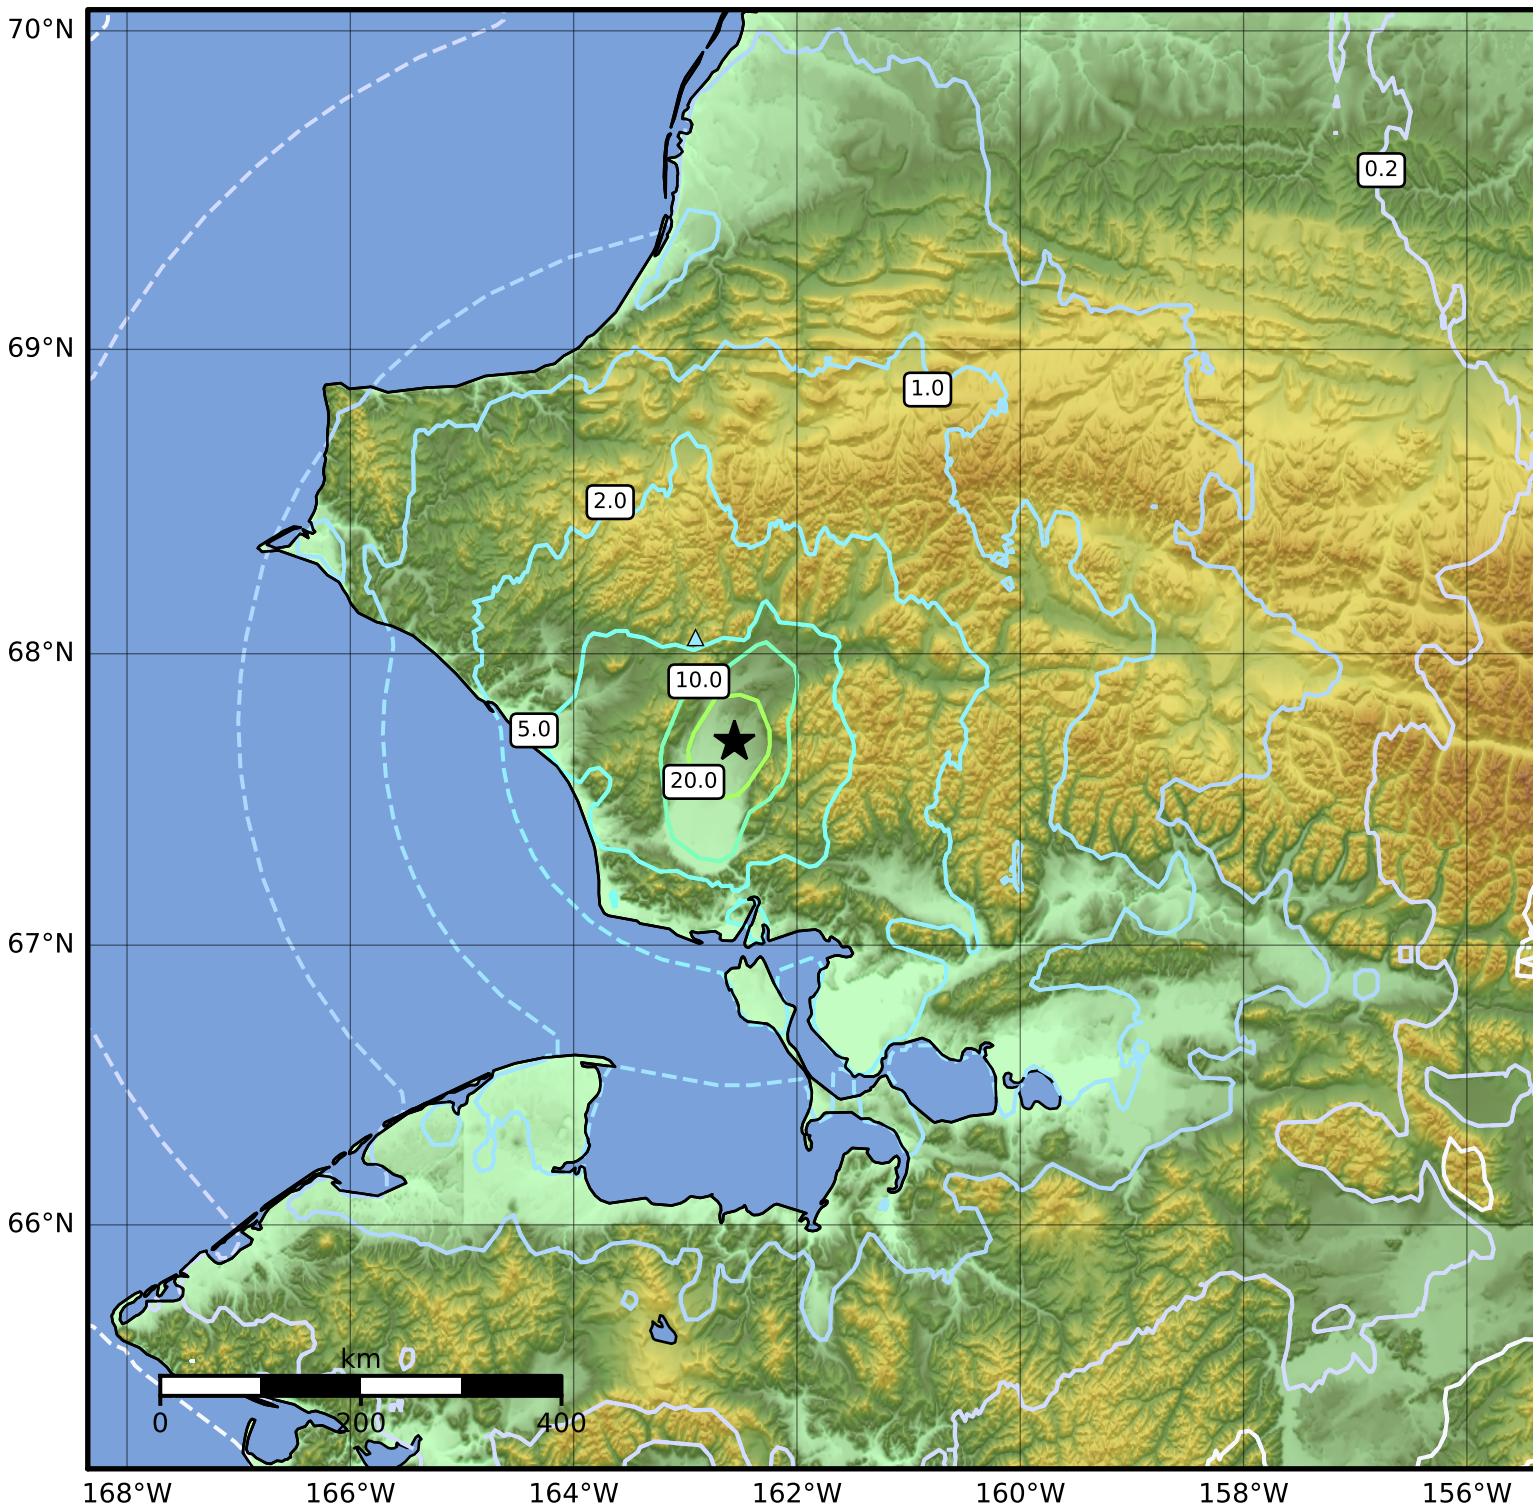

0.3 Second Peak Spectral Acceleration Map Alaska Earthquake Center
ShakeMap: 22 km (14 miles) NE of Noatak
Apr 18, 2014 18:44:18 UTC M5.7 N67.70 W162.56 Depth: 20.5km ID:ak0144yx0r4n

SA(0.3) (%g)	0.1	0.2	0.5	1	2	5	10	20	50	100	200
---------------------	------------	------------	------------	----------	----------	----------	-----------	-----------	-----------	------------	------------

Scale based on Worden et al. (2012)

Version 1: Processed 2023-05-22T18:48:13Z

△ Seismic Instrument ○ Reported Intensity

★ Epicenter