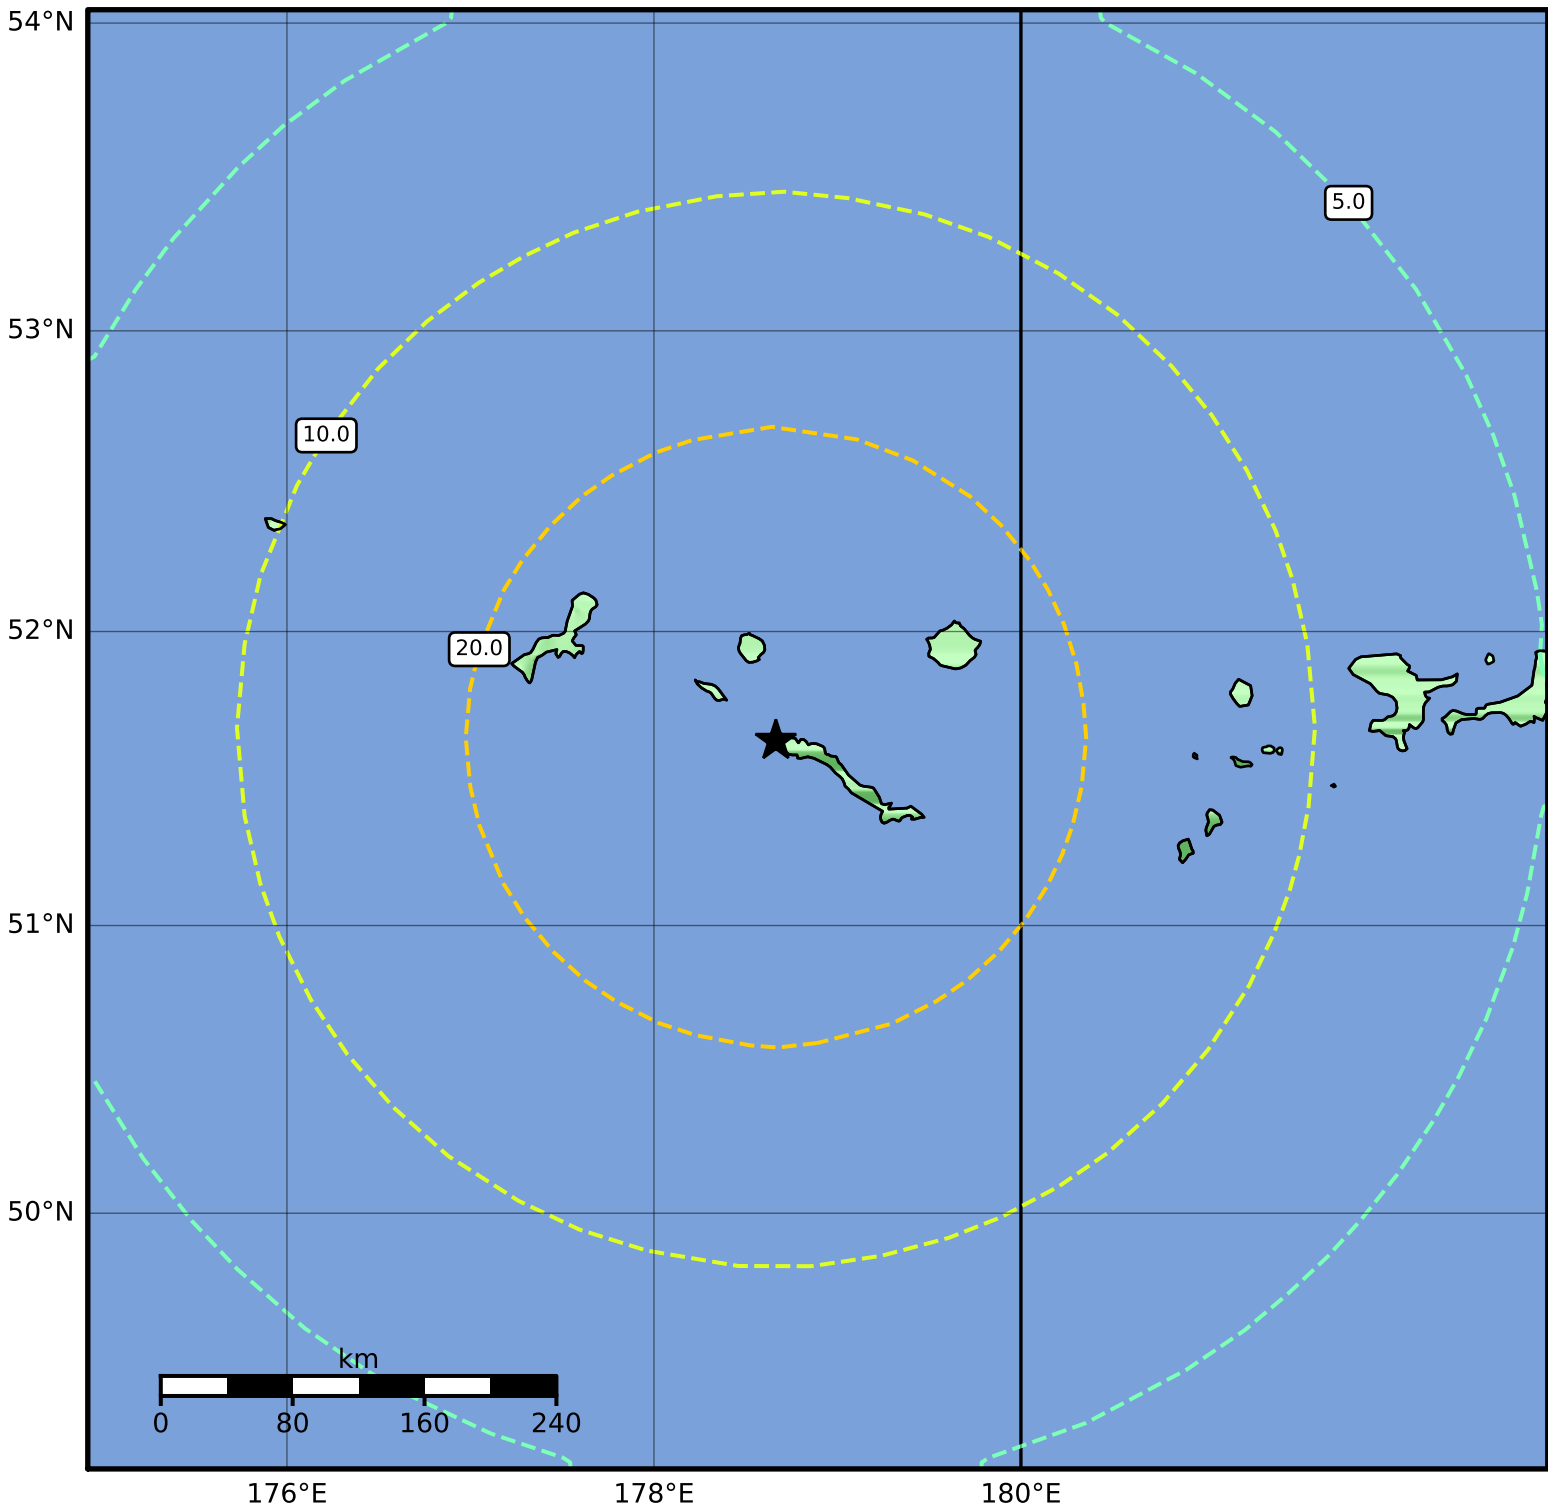

Peak Ground Acceleration Map Alaska Earthquake Center
ShakeMap: 26 km (16 miles) WNW of Amchitka
Jun 23, 2014 20:53:09 UTC M7.9 N51.63 E178.66 Depth: 101.9km ID:ak014803qfpr

PGA (%g)	0.1	0.2	0.5	1	2	5	10	20	50	100	200
----------	-----	-----	-----	---	---	---	----	----	----	-----	-----

Scale based on Worden et al. (2012)

Version 2: Processed 2023-05-22T18:42:23Z

△ Seismic Instrument ○ Reported Intensity

★ Epicenter