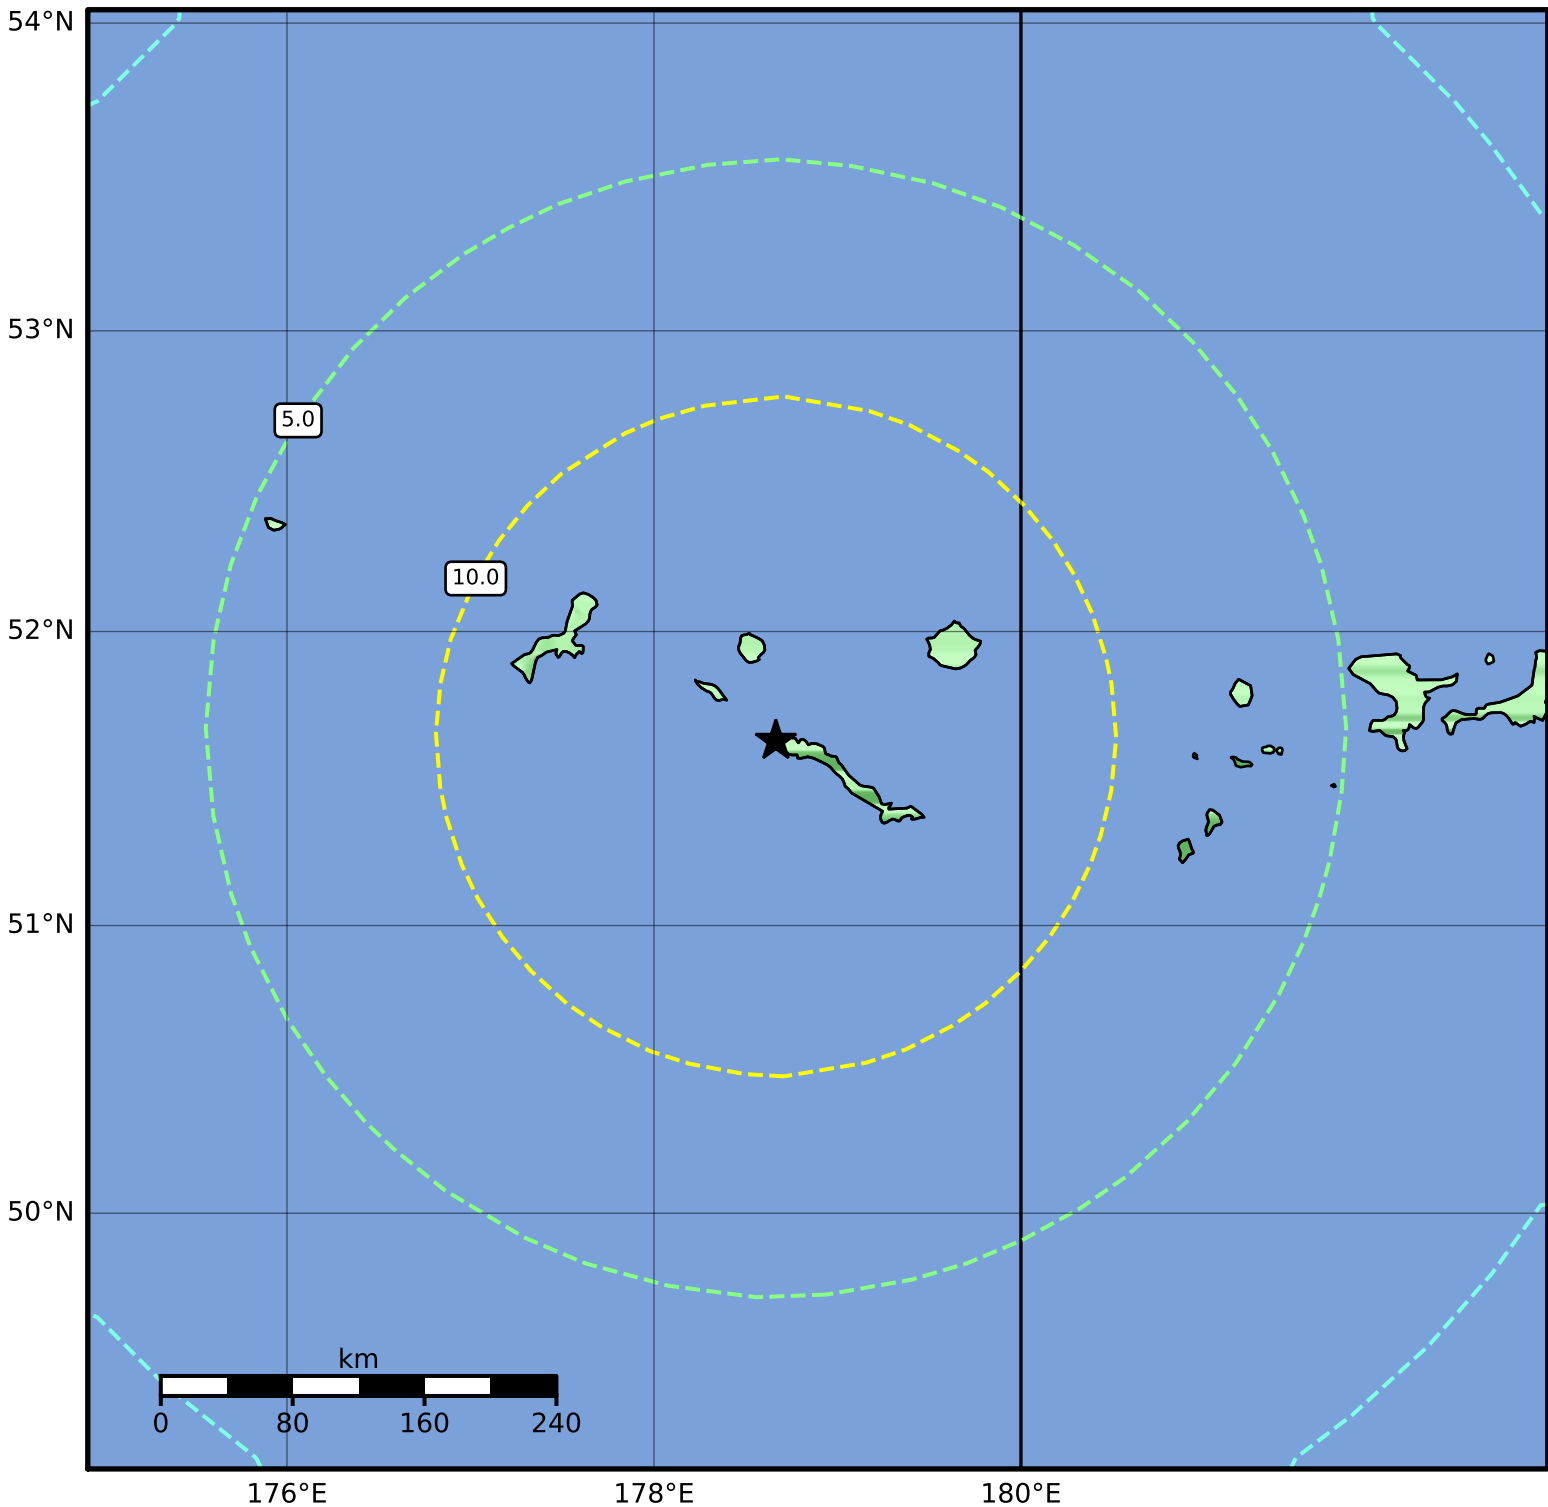

Peak Ground Velocity Map Alaska Earthquake Center
ShakeMap: 26 km (16 miles) WNW of Amchitka
Jun 23, 2014 20:53:09 UTC M7.9 N51.63 E178.66 Depth: 101.9km ID:ak014803qfpr

PGV (cm/s)	0.1	0.2	0.5	1	2	5	10	20	50	100	200
------------	-----	-----	-----	---	---	---	----	----	----	-----	-----

Scale based on Worden et al. (2012)

Version 2: Processed 2023-05-22T18:42:23Z

△ Seismic Instrument ○ Reported Intensity

★ Epicenter