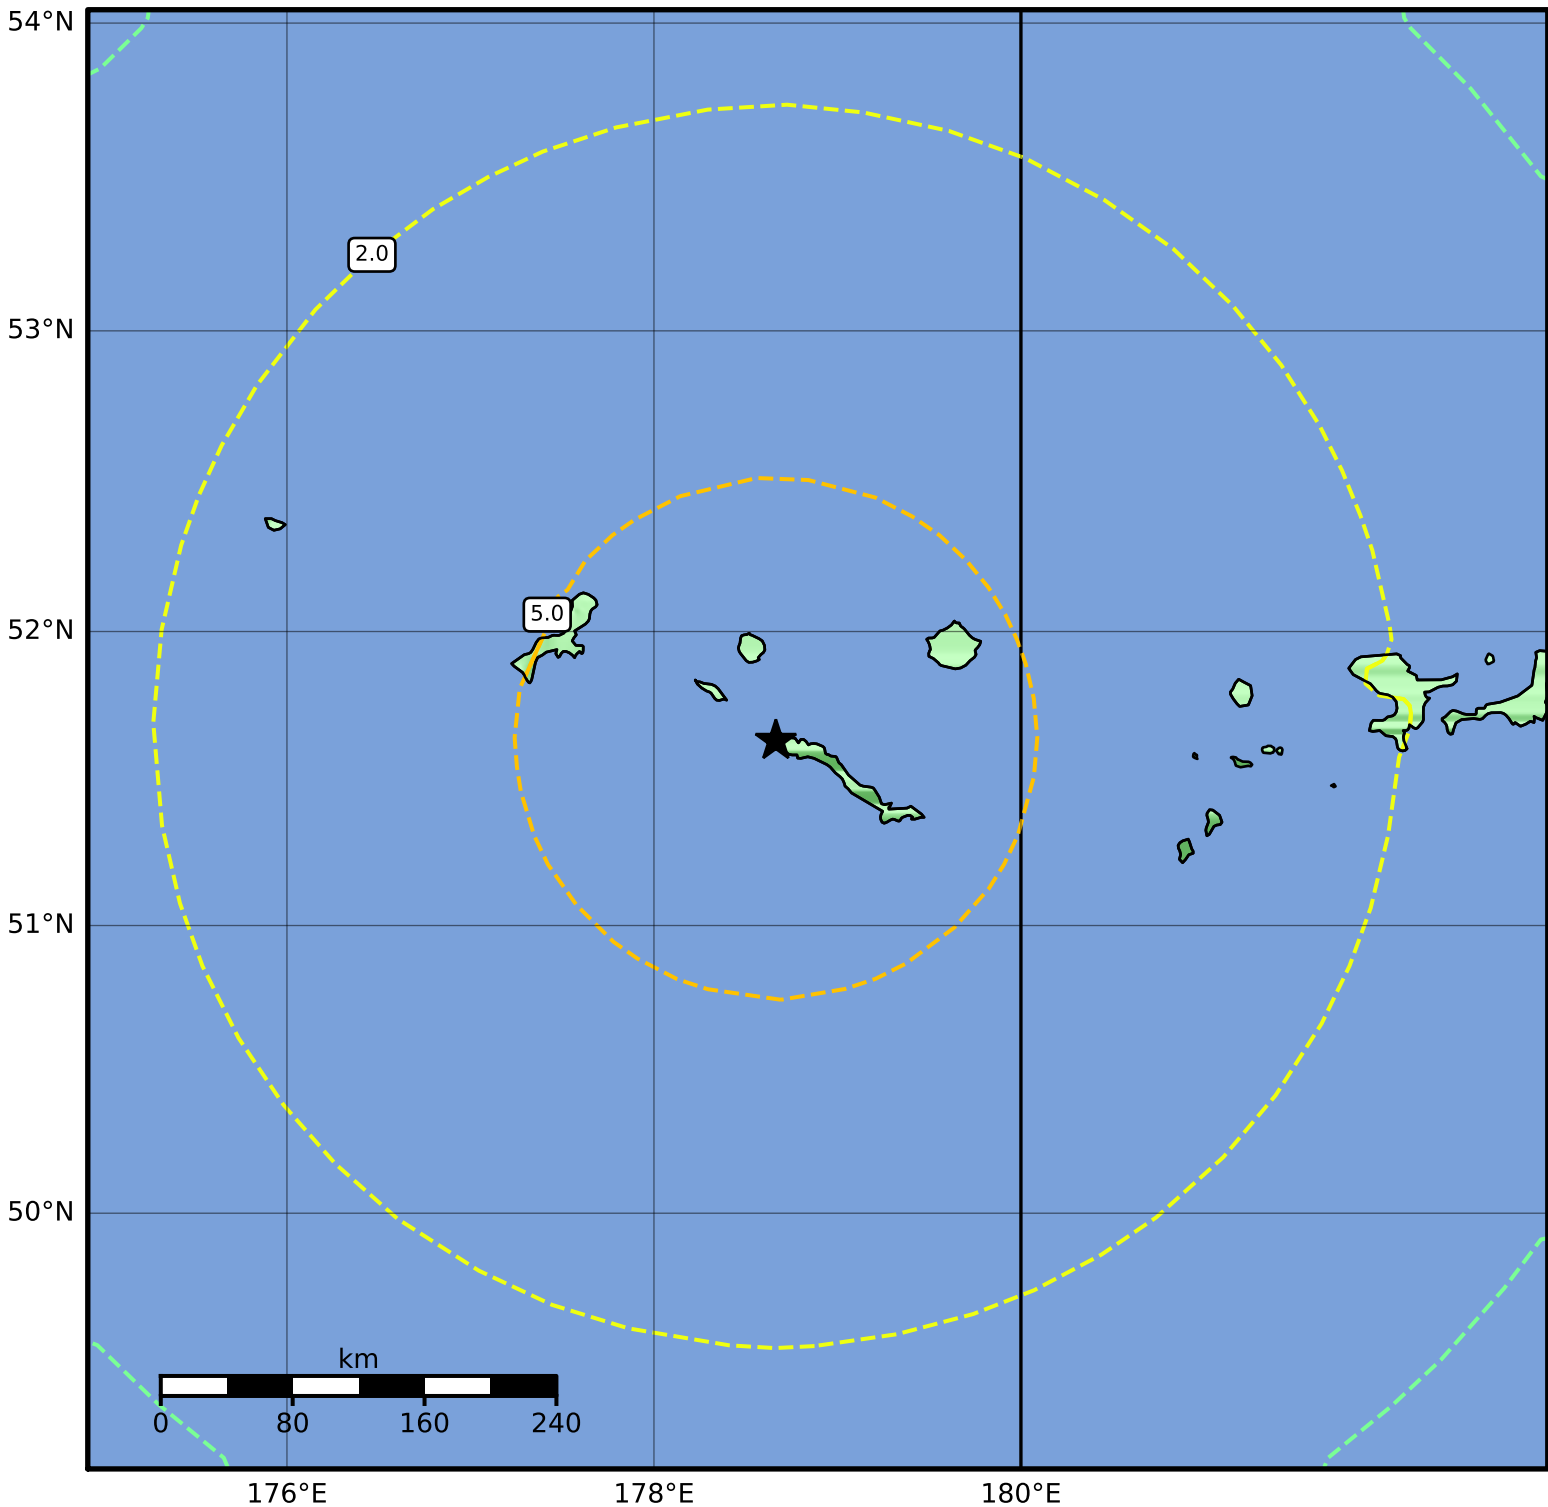

3.0 Second Peak Spectral Acceleration Map Alaska Earthquake Center
ShakeMap: 26 km (16 miles) WNW of Amchitka
Jun 23, 2014 20:53:09 UTC M7.9 N51.63 E178.66 Depth: 101.9km ID:ak014803qfpr

Scale based on Worden et al. (2012)

Version 2: Processed 2023-05-22T18:42:23Z

△ Seismic Instrument ○ Reported Intensity

★ Epicenter