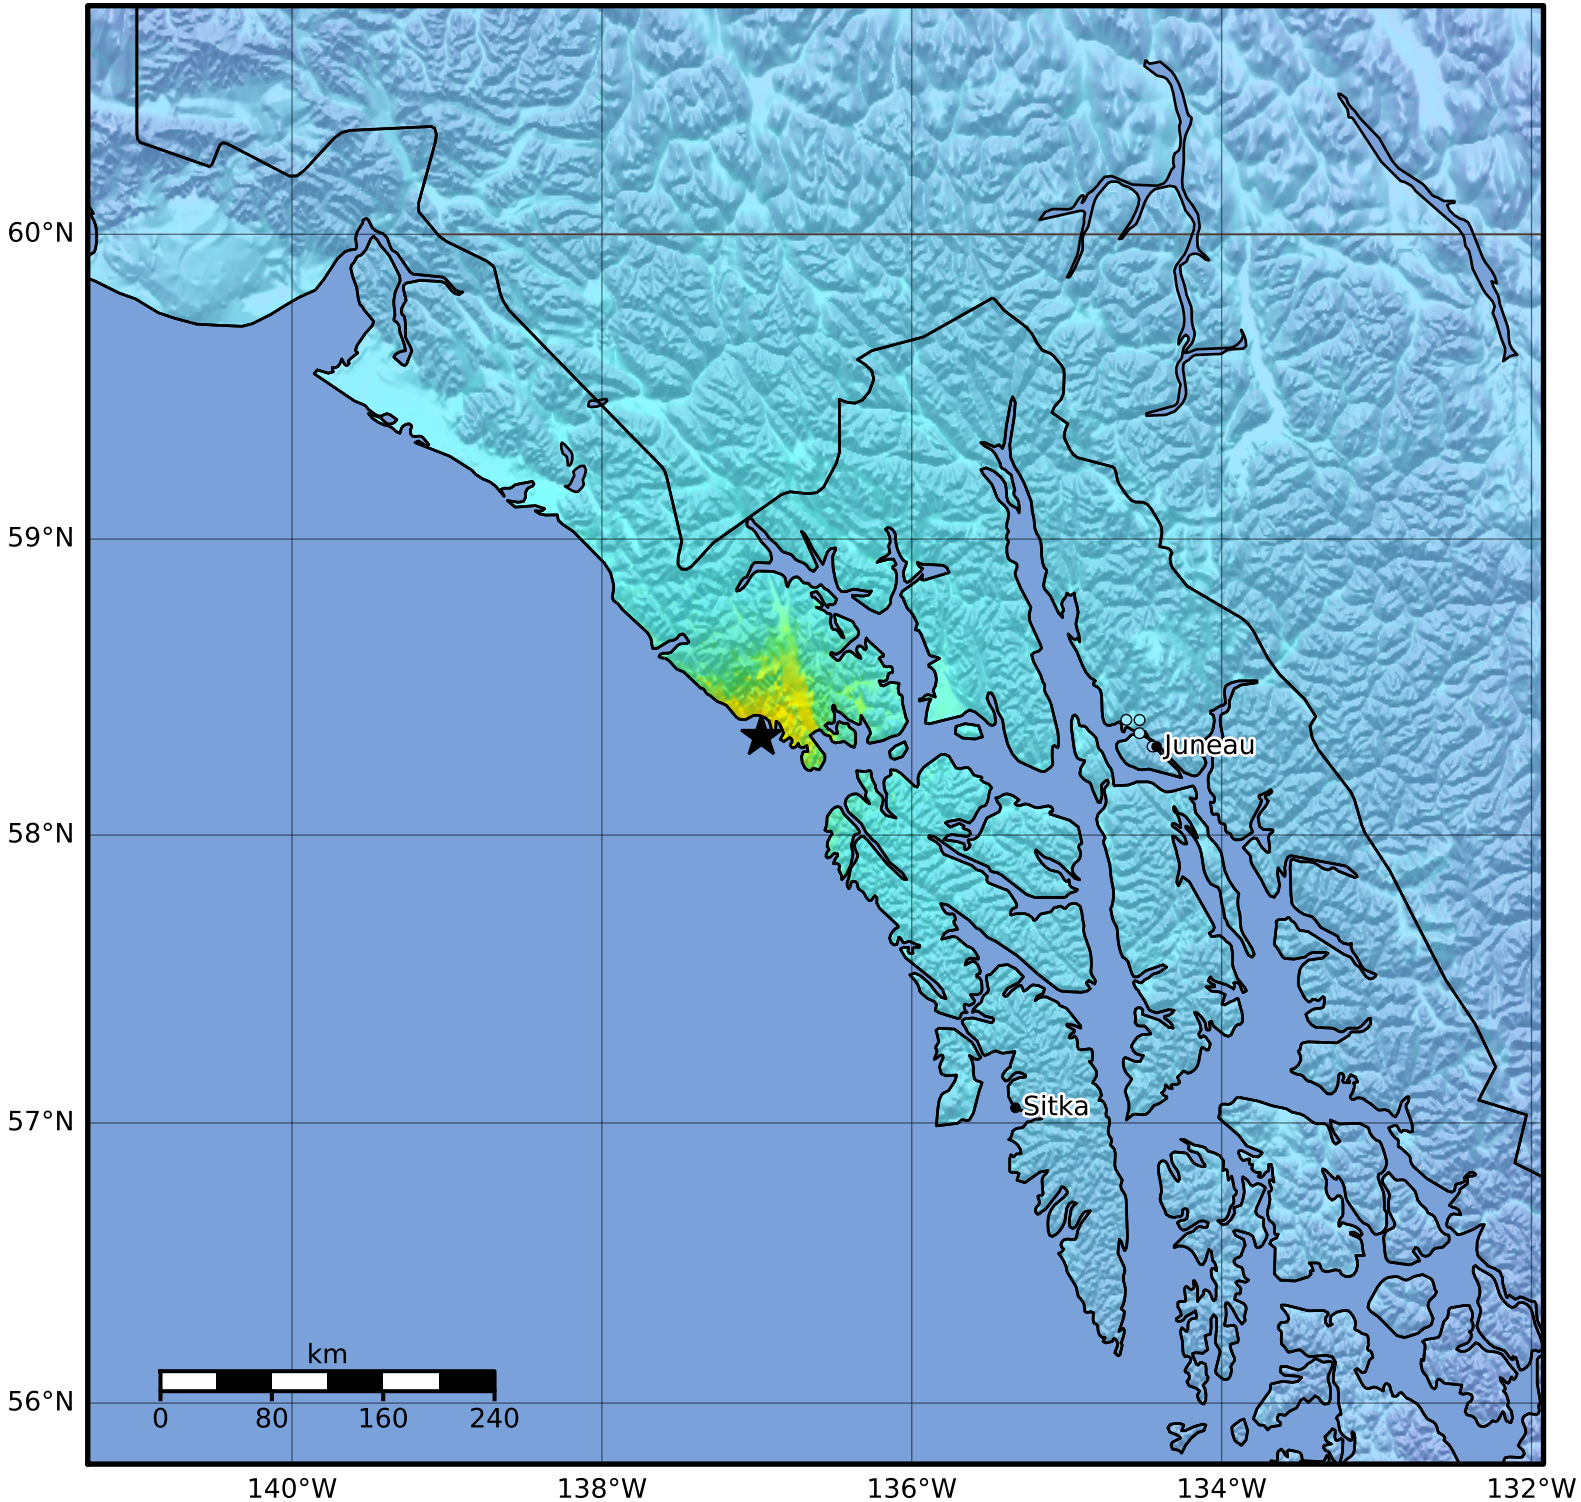

Macroseismic Intensity Map Alaska Earthquake Center
 ShakeMap: 40 km (25 miles) WNW of Elfin Cove
 Jul 25, 2014 10:54:50 UTC M6.0 N58.34 W136.97 Depth: 10.0km ID:ak0149guzic1

SHAKING	Not felt	Weak	Light	Moderate	Strong	Very strong	Severe	Violent	Extreme
DAMAGE	None	None	None	Very light	Light	Moderate	Moderate/heavy	Heavy	Very heavy
PGA(%g)	<0.0464	0.297	2.76	6.2	11.5	21.5	40.1	74.7	>139
PGV(cm/s)	<0.0215	0.135	1.41	4.65	9.64	20	41.4	85.8	>178
INTENSITY	I	II-III	IV	V	VI	VII	VIII	IX	X+