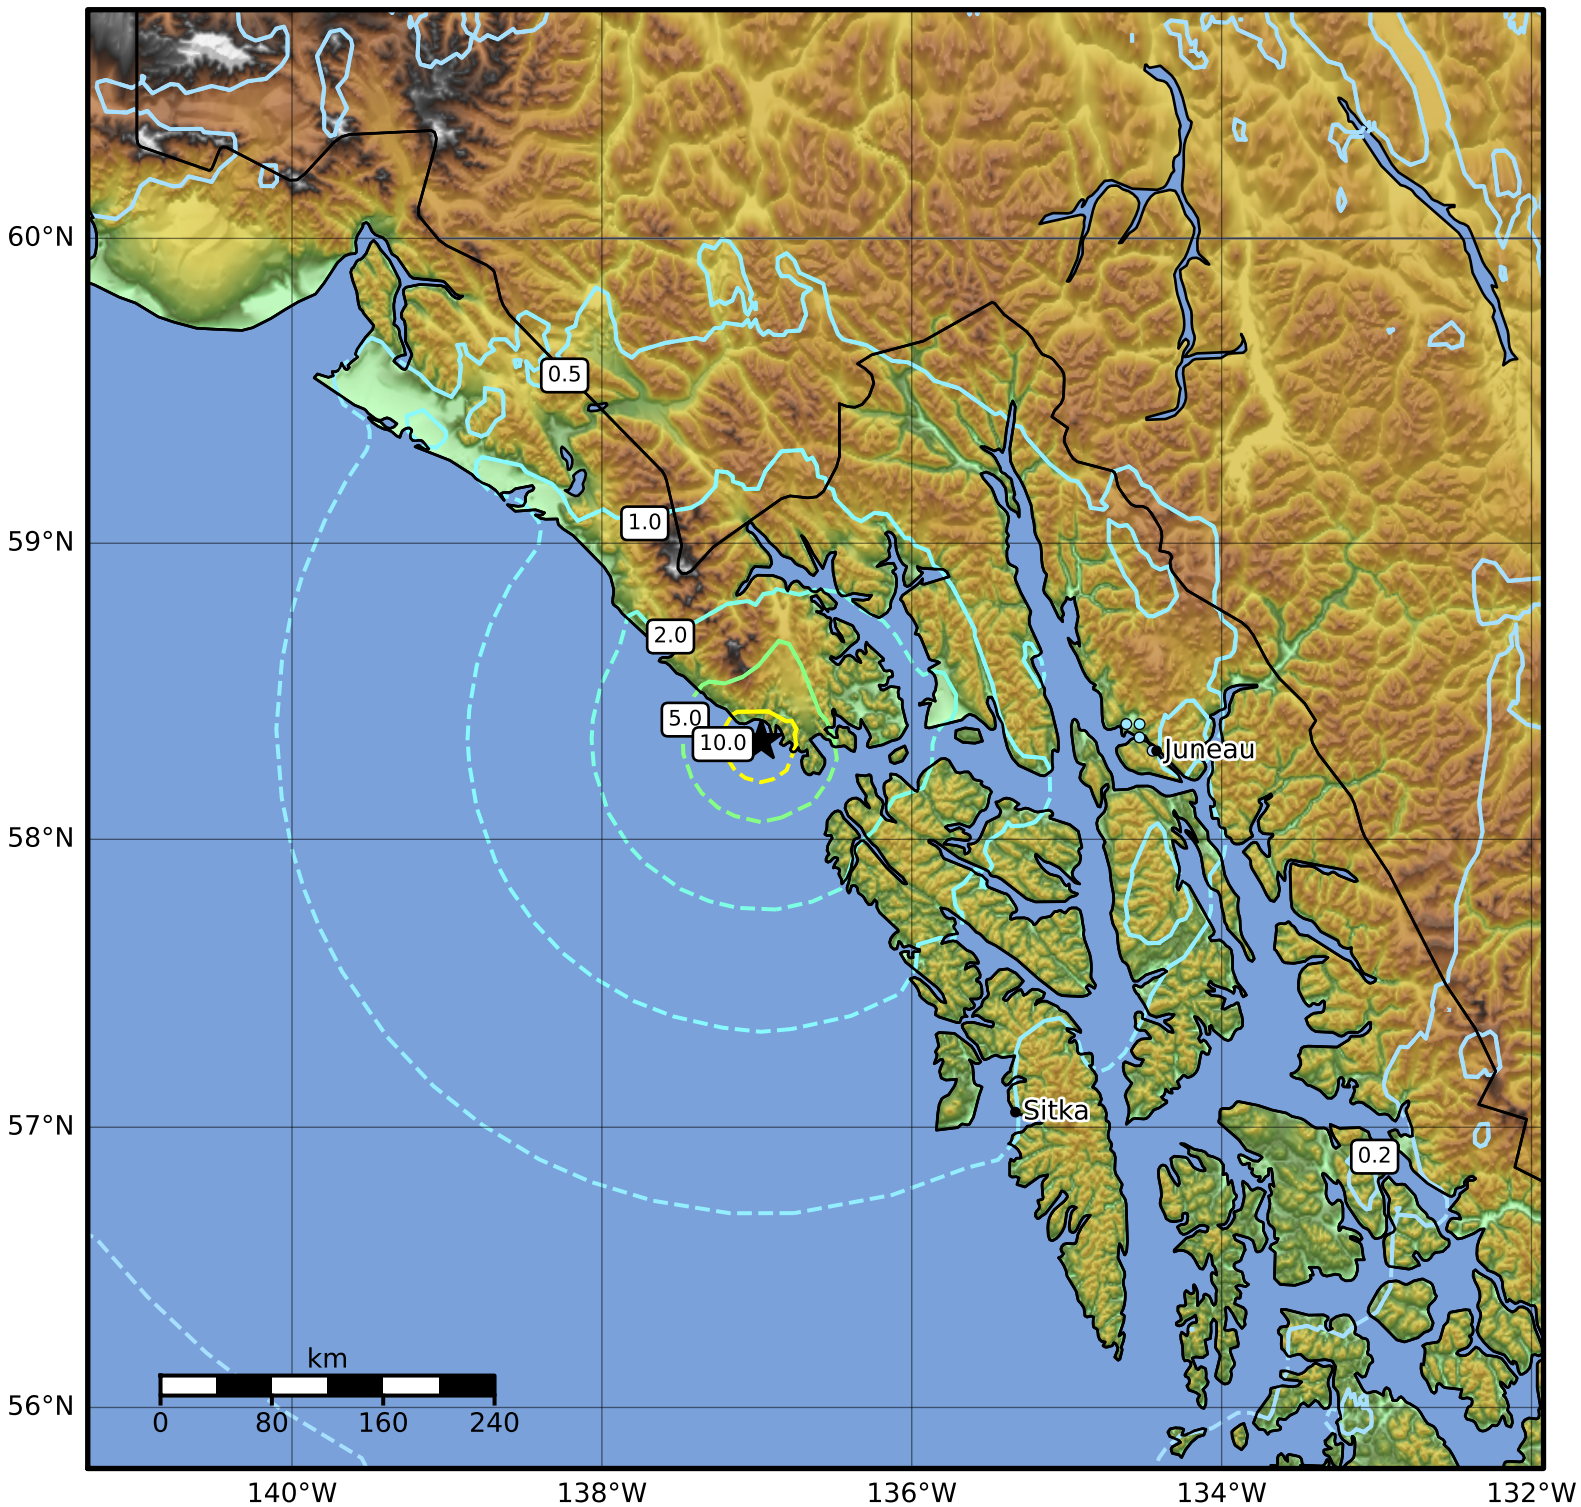

Peak Ground Velocity Map Alaska Earthquake Center
ShakeMap: 40 km (25 miles) WNW of Elfin Cove
Jul 25, 2014 10:54:50 UTC M6.0 N58.34 W136.97 Depth: 10.0km ID:ak0149guzic1

PGV (cm/s)	0.1	0.2	0.5	1	2	5	10	20	50	100	200
------------	-----	-----	-----	---	---	---	----	----	----	-----	-----

Scale based on Worden et al. (2012)

△ Seismic Instrument ○ Reported Intensity

★ Epicenter

Version 1: Processed 2023-05-22T18:27:31Z