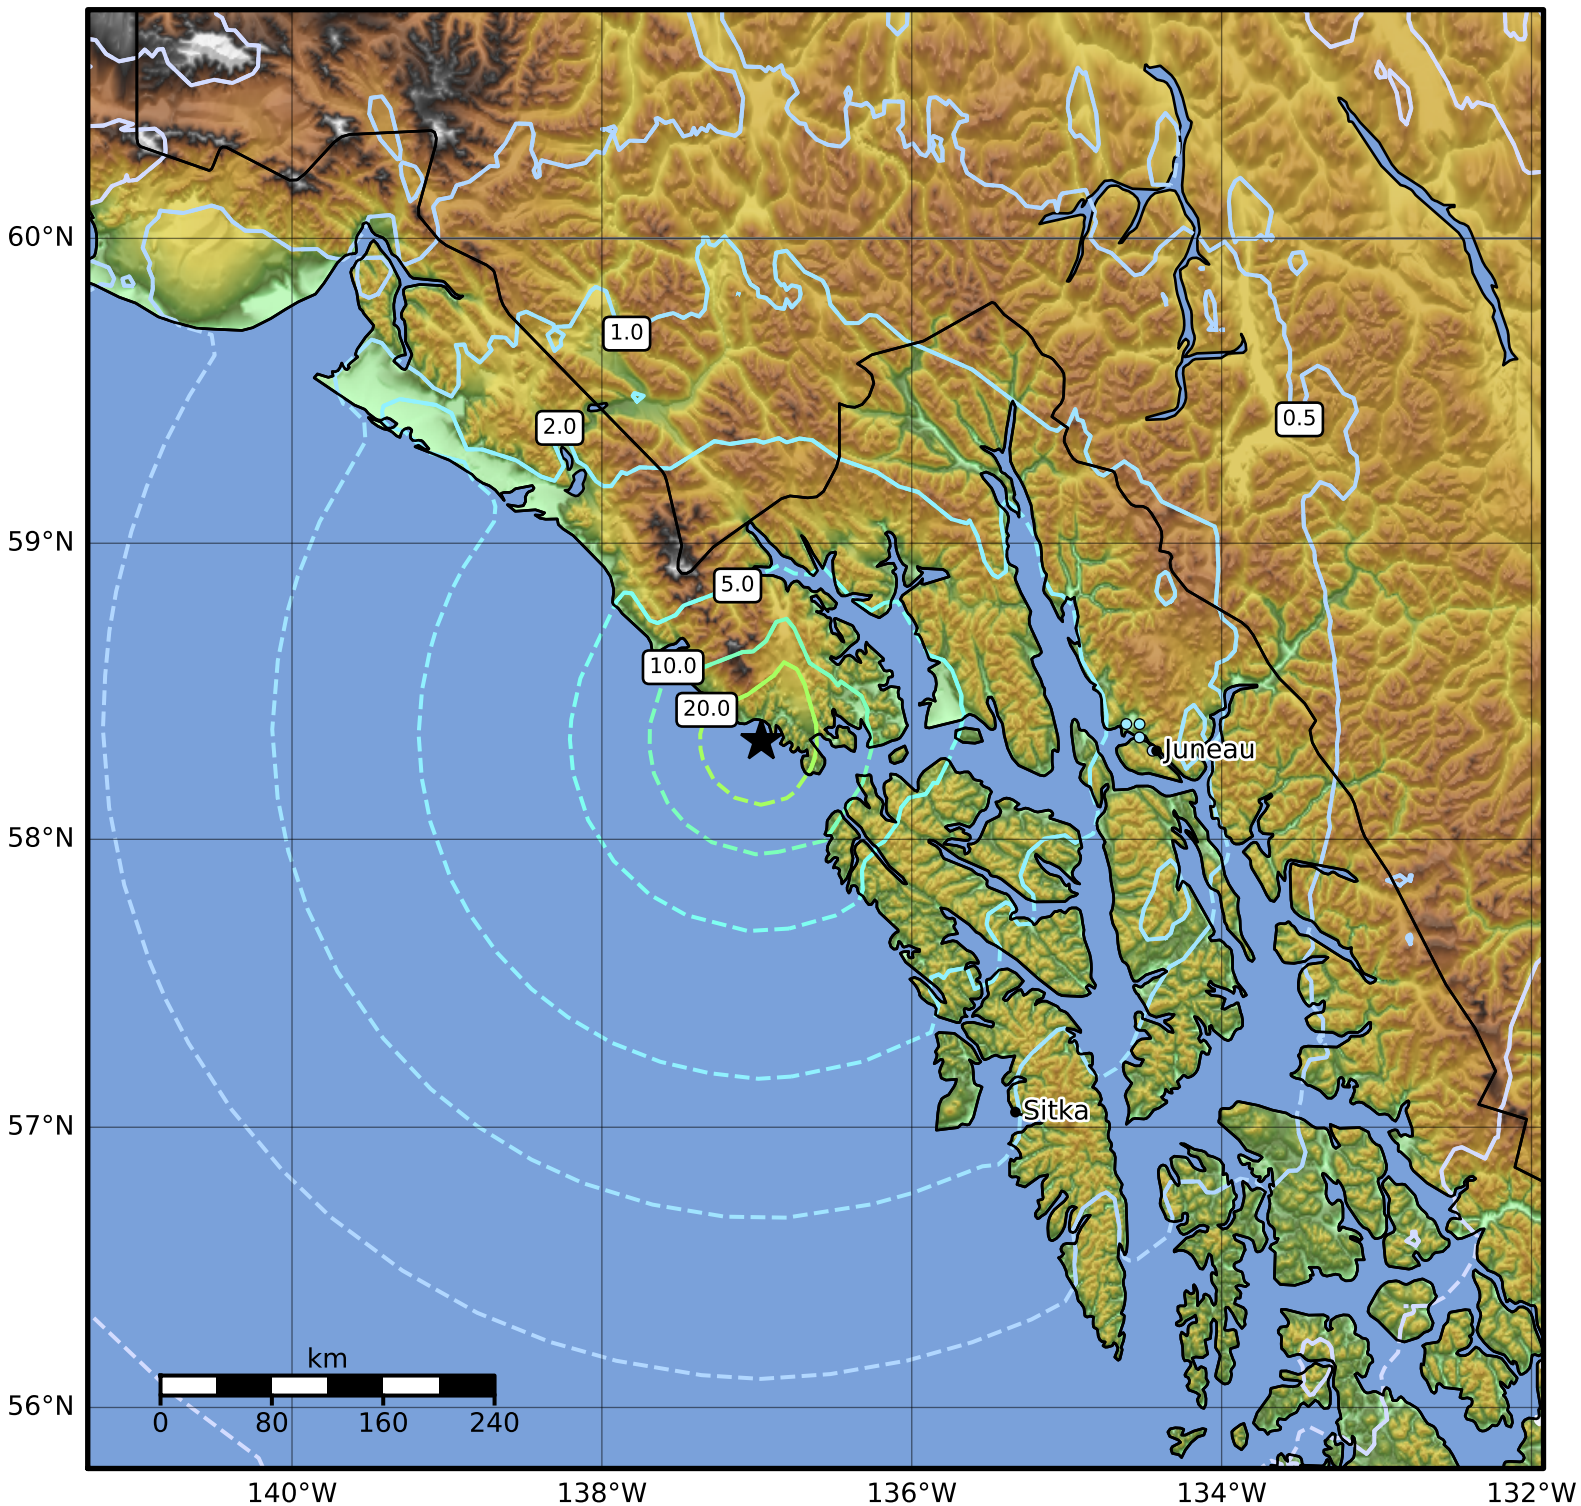

0.3 Second Peak Spectral Acceleration Map Alaska Earthquake Center
 ShakeMap: 40 km (25 miles) WNW of Elfin Cove
 Jul 25, 2014 10:54:50 UTC M6.0 N58.34 W136.97 Depth: 10.0km ID:ak0149guzic1

SA(0.3) (%g)	0.1	0.2	0.5	1	2	5	10	20	50	100	200
--------------	-----	-----	-----	---	---	---	----	----	----	-----	-----

Scale based on Worden et al. (2012)

Version 1: Processed 2023-05-22T18:27:31Z

△ Seismic Instrument ○ Reported Intensity

★ Epicenter