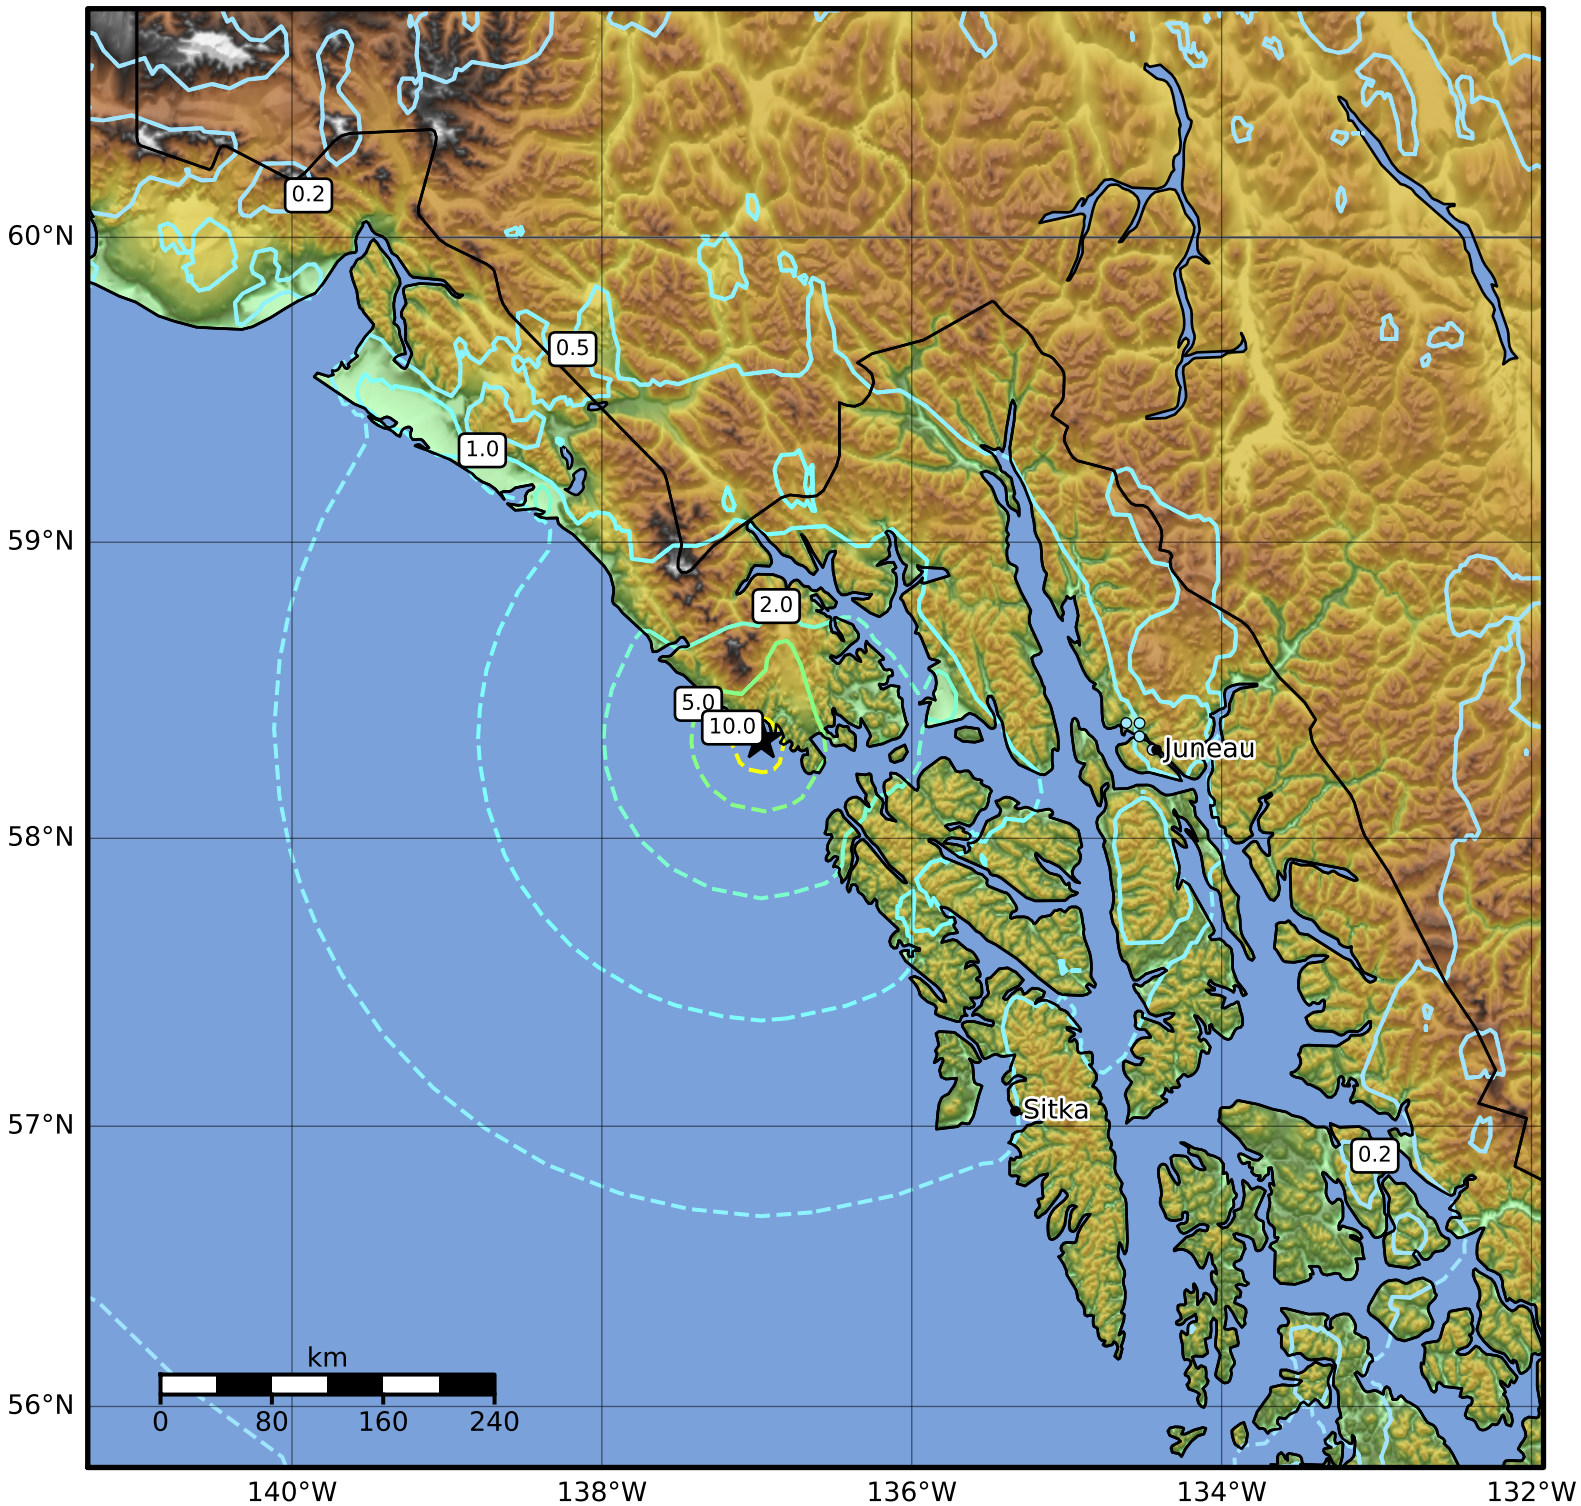

1.0 Second Peak Spectral Acceleration Map Alaska Earthquake Center
 ShakeMap: 40 km (25 miles) WNW of Elfin Cove
 Jul 25, 2014 10:54:50 UTC M6.0 N58.34 W136.97 Depth: 10.0km ID:ak0149guzic1

SA(1.0) (%g)	0.1	0.2	0.5	1	2	5	10	20	50	100	200
--------------	-----	-----	-----	---	---	---	----	----	----	-----	-----

Scale based on Worden et al. (2012)

Version 1: Processed 2023-05-22T18:27:31Z

△ Seismic Instrument ○ Reported Intensity

★ Epicenter