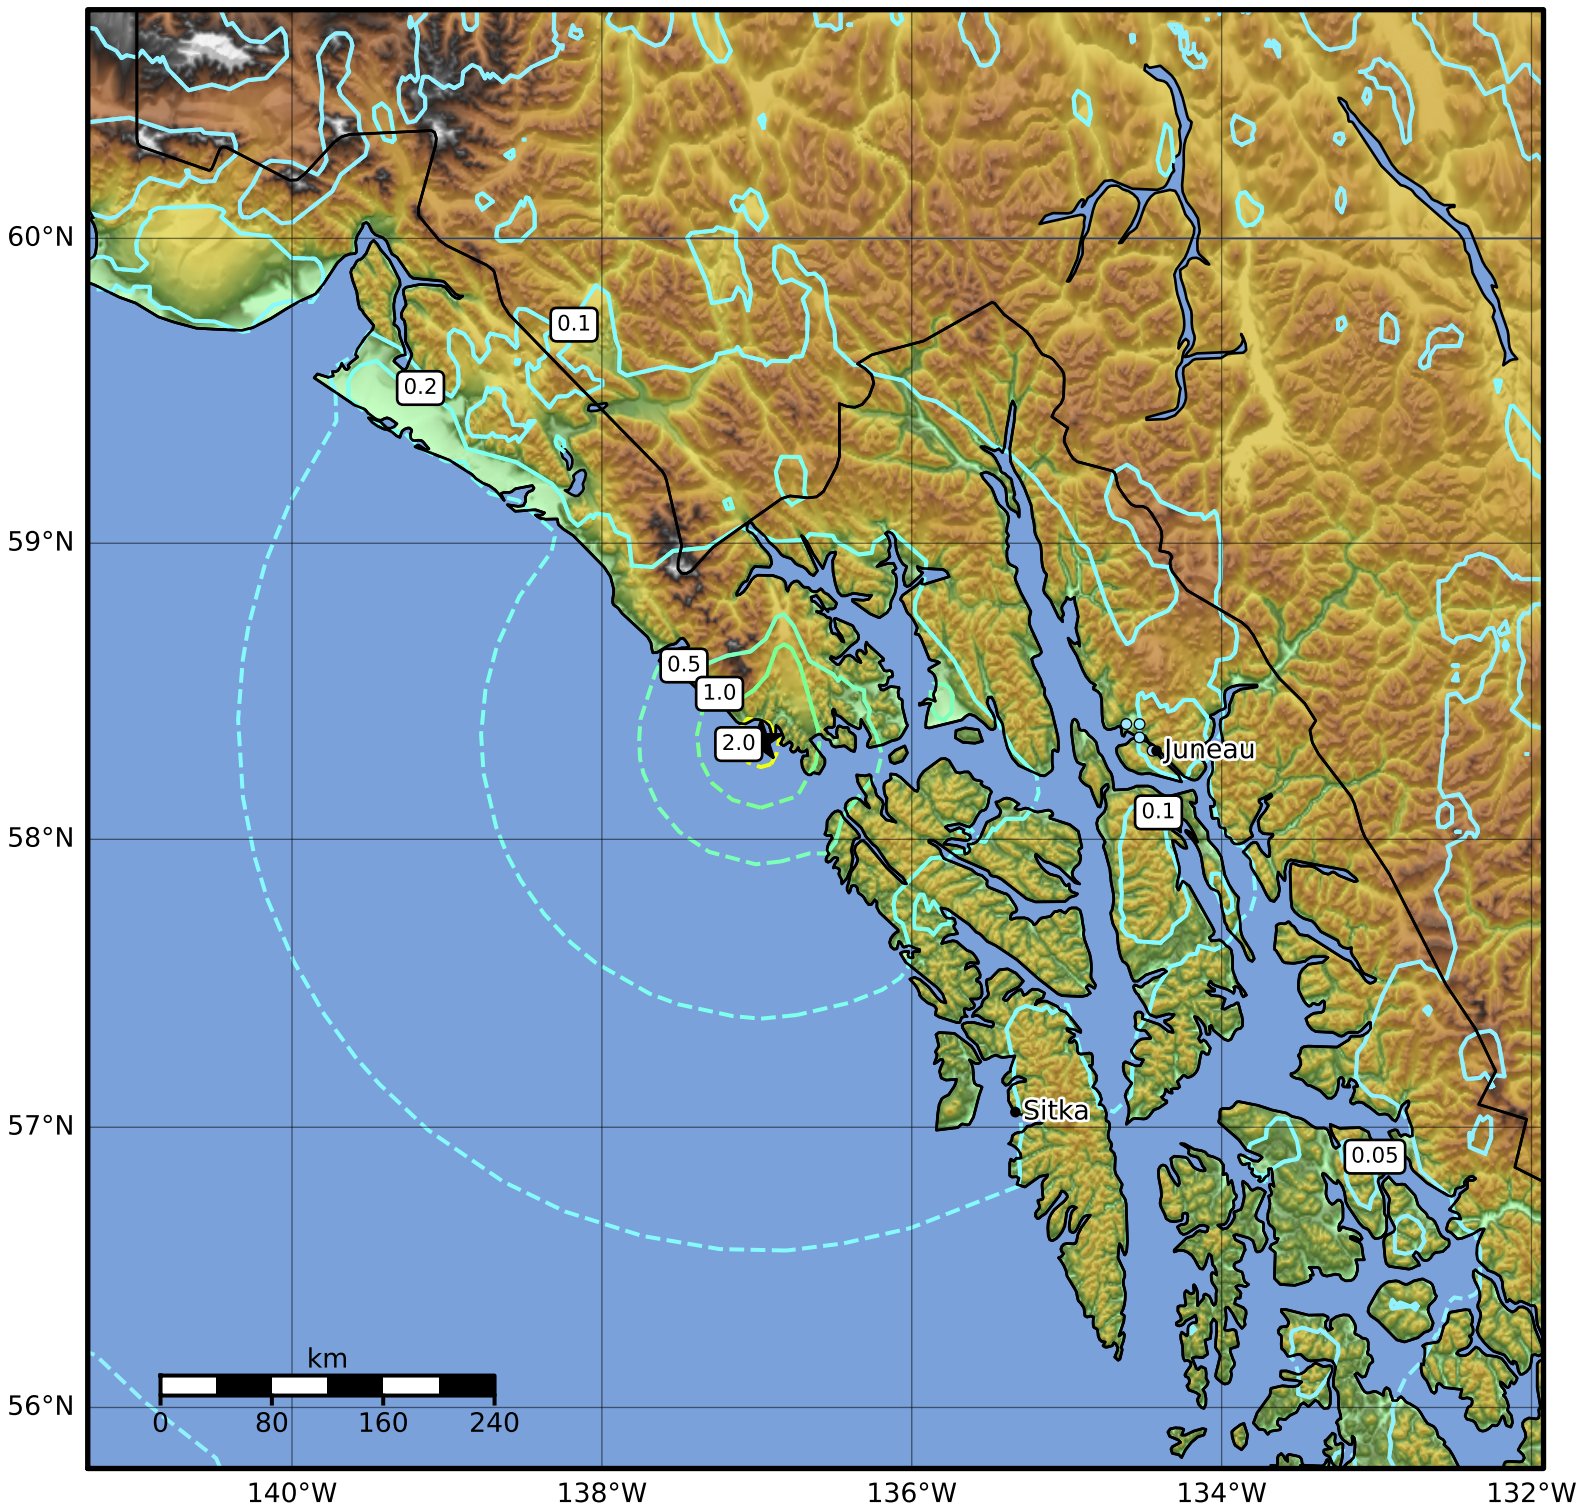

3.0 Second Peak Spectral Acceleration Map Alaska Earthquake Center  
ShakeMap: 40 km (25 miles) WNW of Elfin Cove  
Jul 25, 2014 10:54:50 UTC M6.0 N58.34 W136.97 Depth: 10.0km ID:ak0149guzic1

**SA(3.0) (%g)** 0.1 0.2 0.5 1 2 5 10 20 50

Scale based on Worden et al. (2012)

Version 1: Processed 2023-05-22T18:27:31Z

△ Seismic Instrument ○ Reported Intensity

★ Epicenter