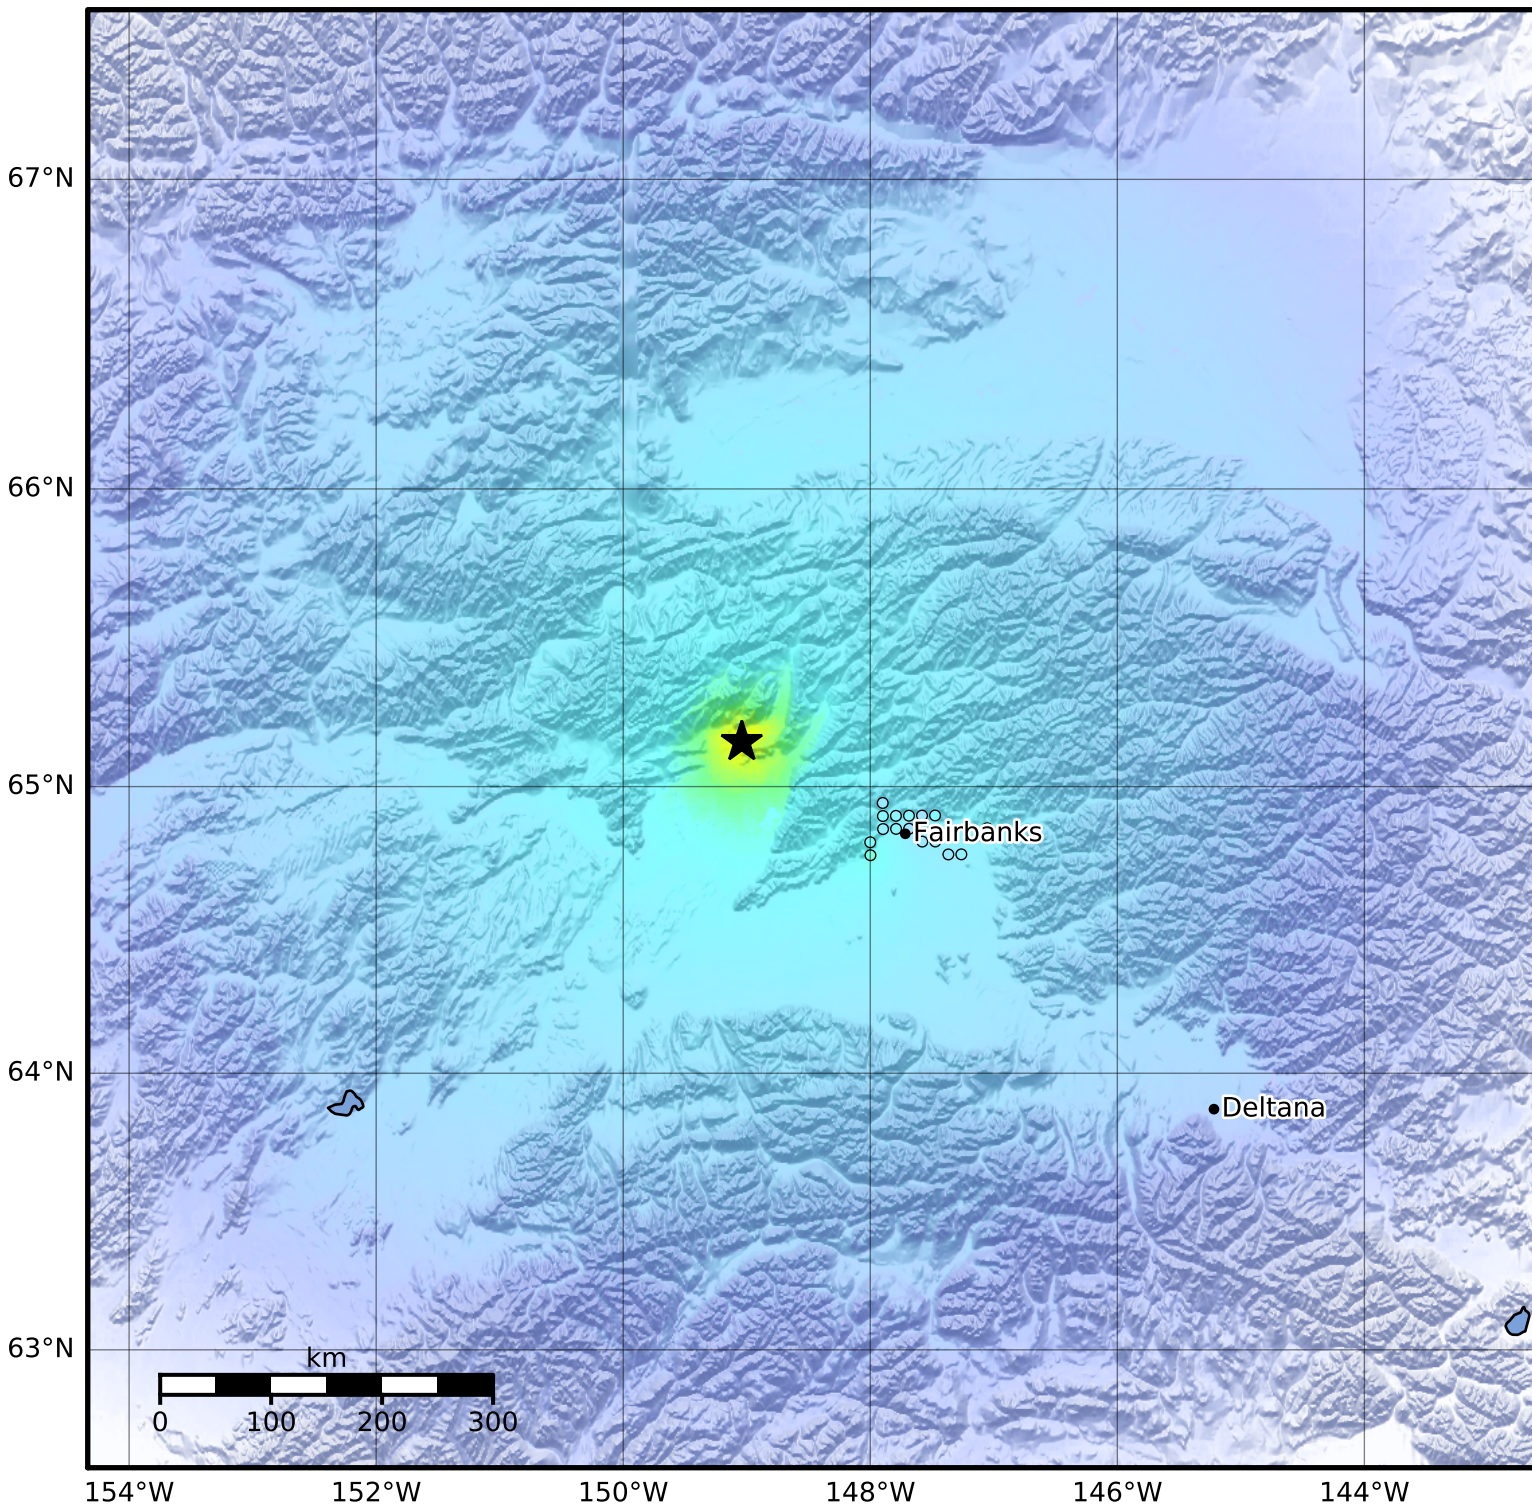

Macroseismic Intensity Map Alaska Earthquake Center
 ShakeMap: 14 km (9 miles) E of Minto
 Aug 31, 2014 03:06:57 UTC M5.2 N65.15 W149.04 Depth: 16.6km ID:ak014b5xf1in

SHAKING	Not felt	Weak	Light	Moderate	Strong	Very strong	Severe	Violent	Extreme
DAMAGE	None	None	None	Very light	Light	Moderate	Moderate/heavy	Heavy	Very heavy
PGA(%g)	<0.0464	0.297	2.76	6.2	11.5	21.5	40.1	74.7	>139
PGV(cm/s)	<0.0215	0.135	1.41	4.65	9.64	20	41.4	85.8	>178
INTENSITY	I	II-III	IV	V	VI	VII	VIII	IX	X+

Scale based on Worden et al. (2012)

Version 1: Processed 2023-05-22T18:09:11Z

△ Seismic Instrument ○ Reported Intensity

★ Epicenter