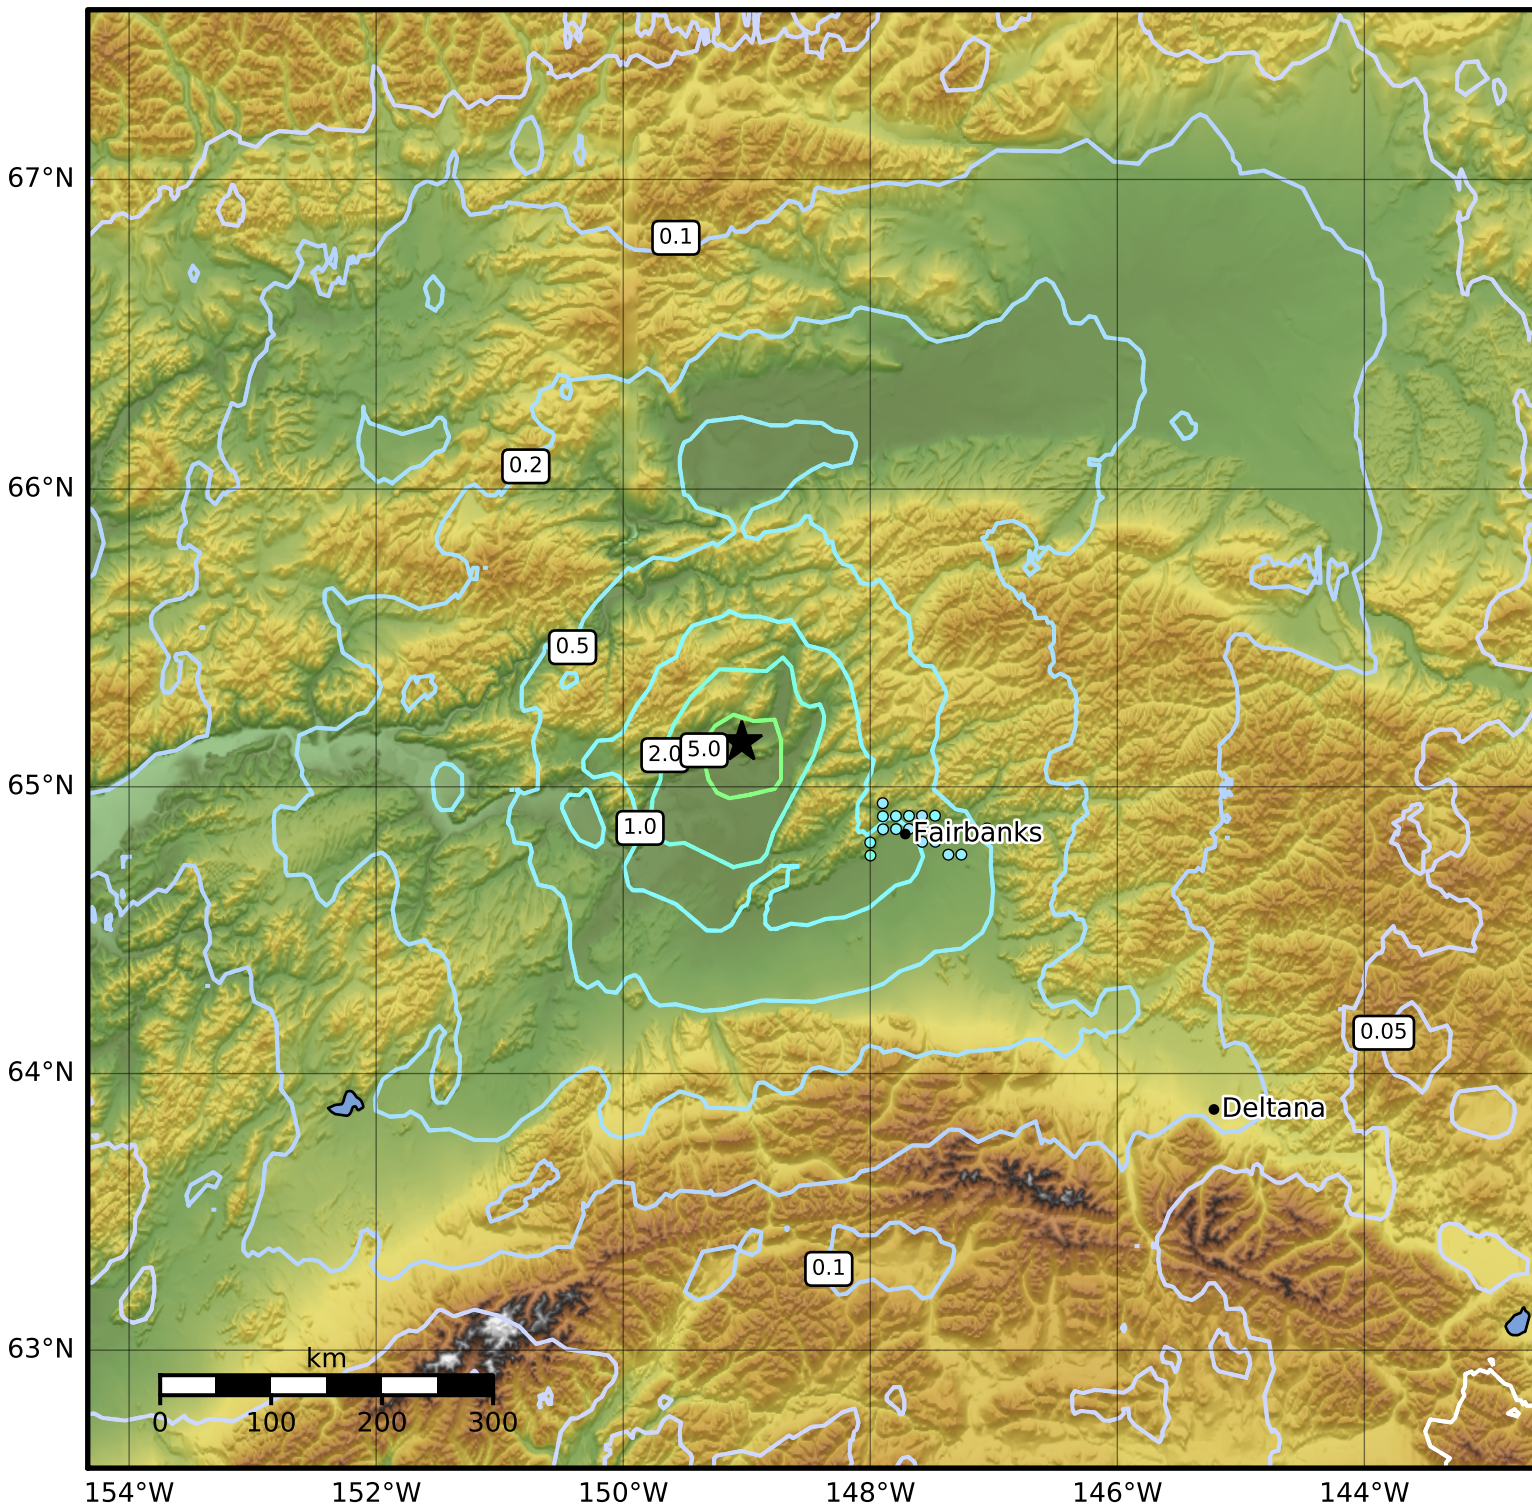

Peak Ground Velocity Map Alaska Earthquake Center
ShakeMap: 14 km (9 miles) E of Minto
Aug 31, 2014 03:06:57 UTC M5.2 N65.15 W149.04 Depth: 16.6km ID:ak014b5xf1in

PGV (cm/s)	0.1	0.2	0.5	1	2	5	10	20	50	100	200
------------	-----	-----	-----	---	---	---	----	----	----	-----	-----

Scale based on Worden et al. (2012)

△ Seismic Instrument ○ Reported Intensity

★ Epicenter

Version 1: Processed 2023-05-22T18:09:11Z