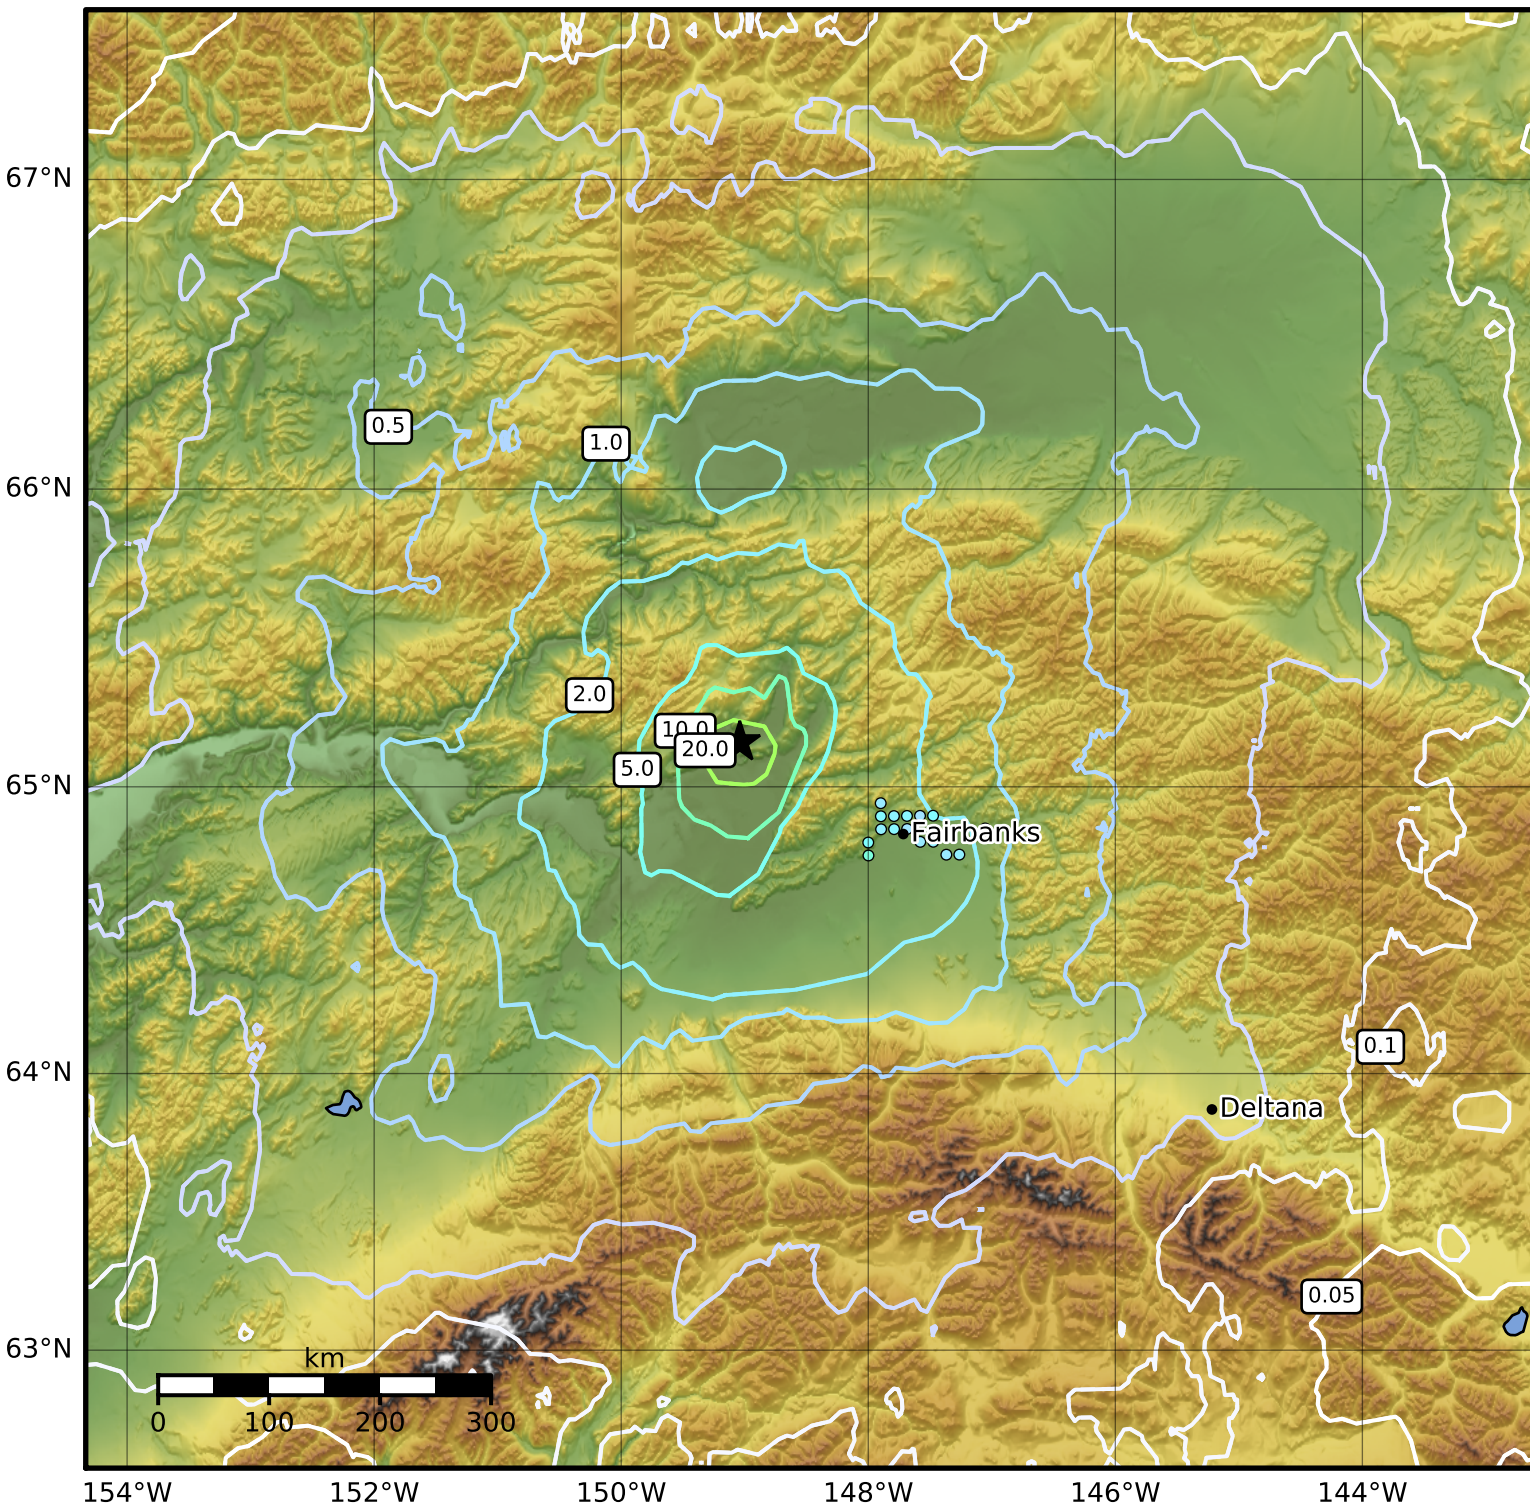

0.3 Second Peak Spectral Acceleration Map Alaska Earthquake Center  
 ShakeMap: 14 km (9 miles) E of Minto  
 Aug 31, 2014 03:06:57 UTC M5.2 N65.15 W149.04 Depth: 16.6km ID:ak014b5xf1in

Scale based on Worden et al. (2012)

Version 1: Processed 2023-05-22T18:09:11Z

△ Seismic Instrument    ○ Reported Intensity

★ Epicenter