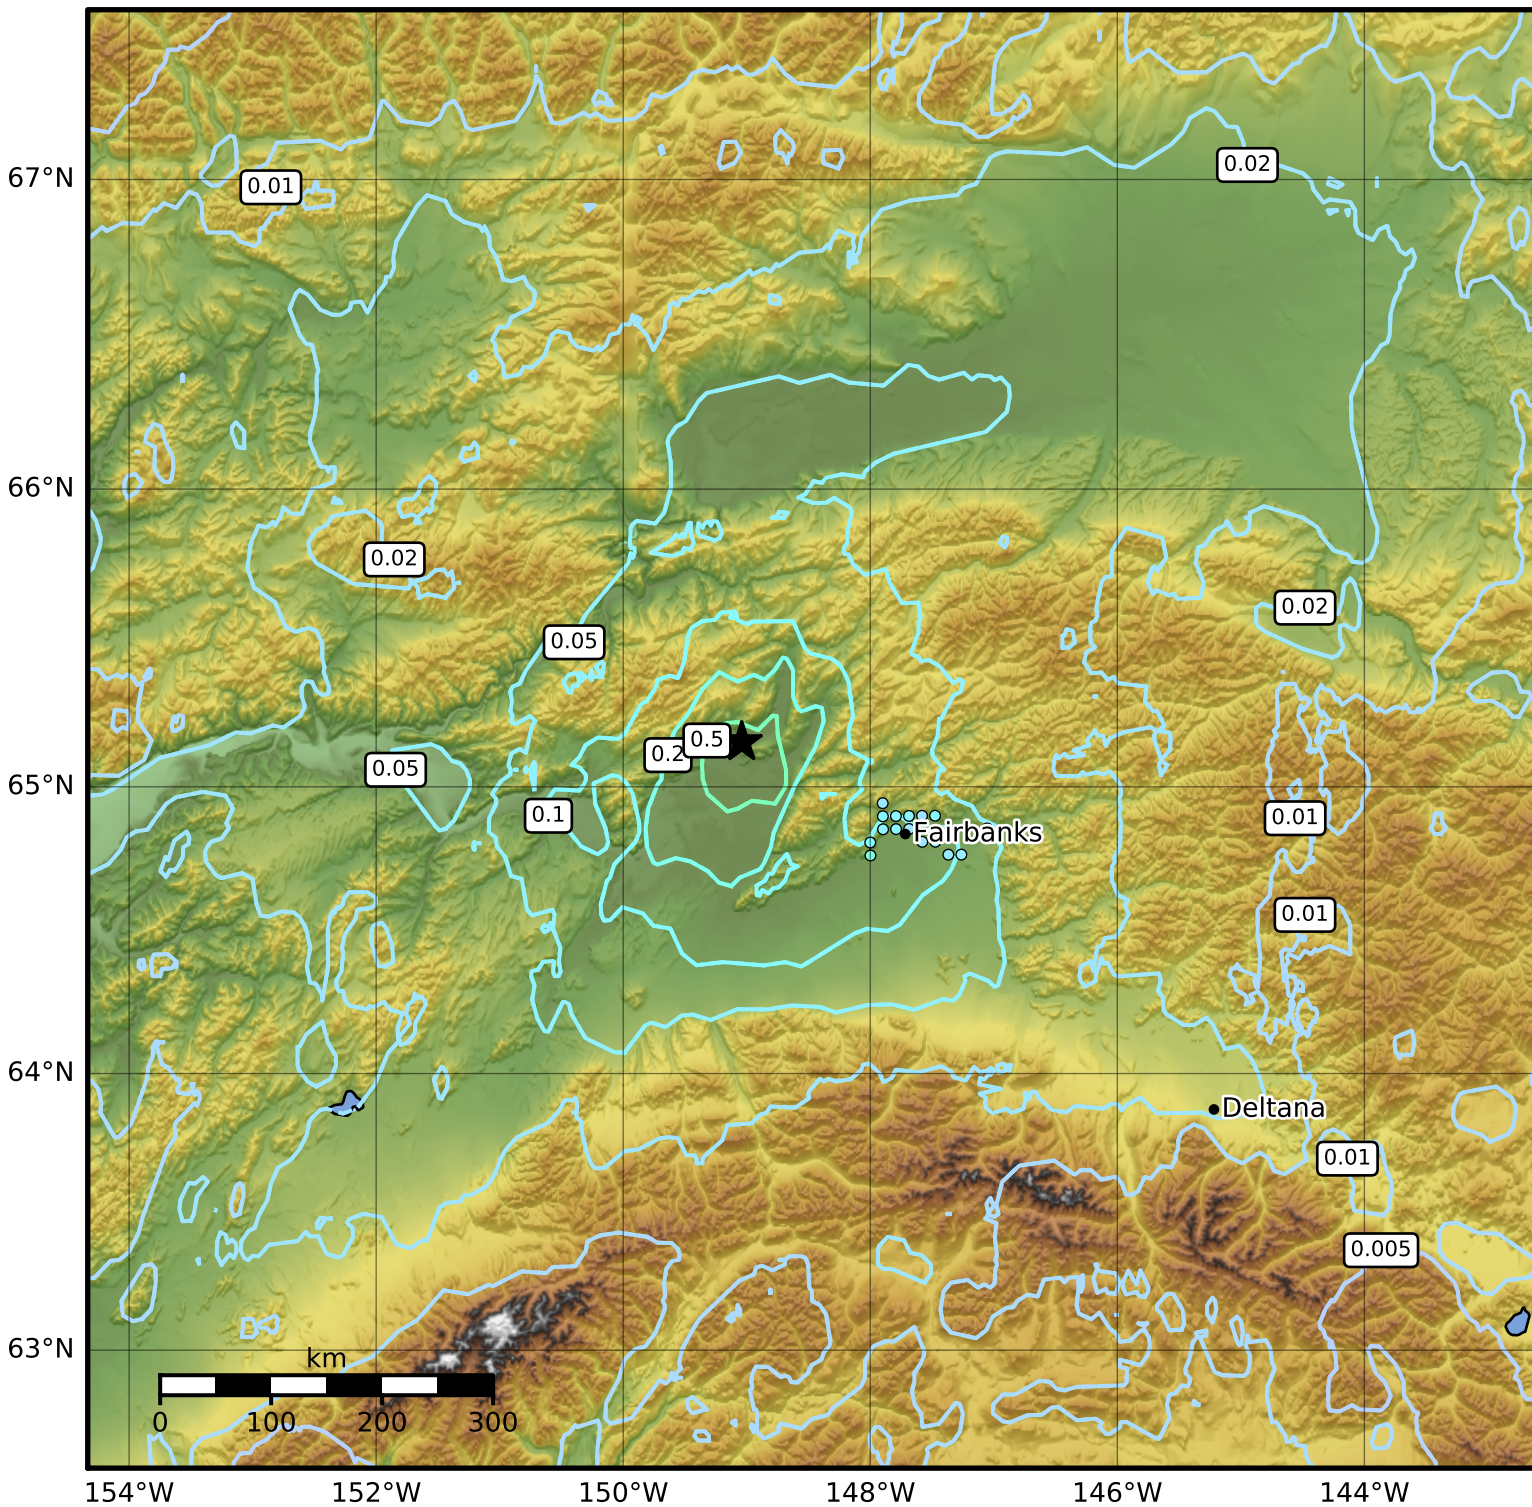

3.0 Second Peak Spectral Acceleration Map Alaska Earthquake Center  
ShakeMap: 14 km (9 miles) E of Minto  
Aug 31, 2014 03:06:57 UTC M5.2 N65.15 W149.04 Depth: 16.6km ID:ak014b5xf1in

Scale based on Worden et al. (2012)

△ Seismic Instrument ○ Reported Intensity

★ Epicenter

Version 1: Processed 2023-05-22T18:09:11Z