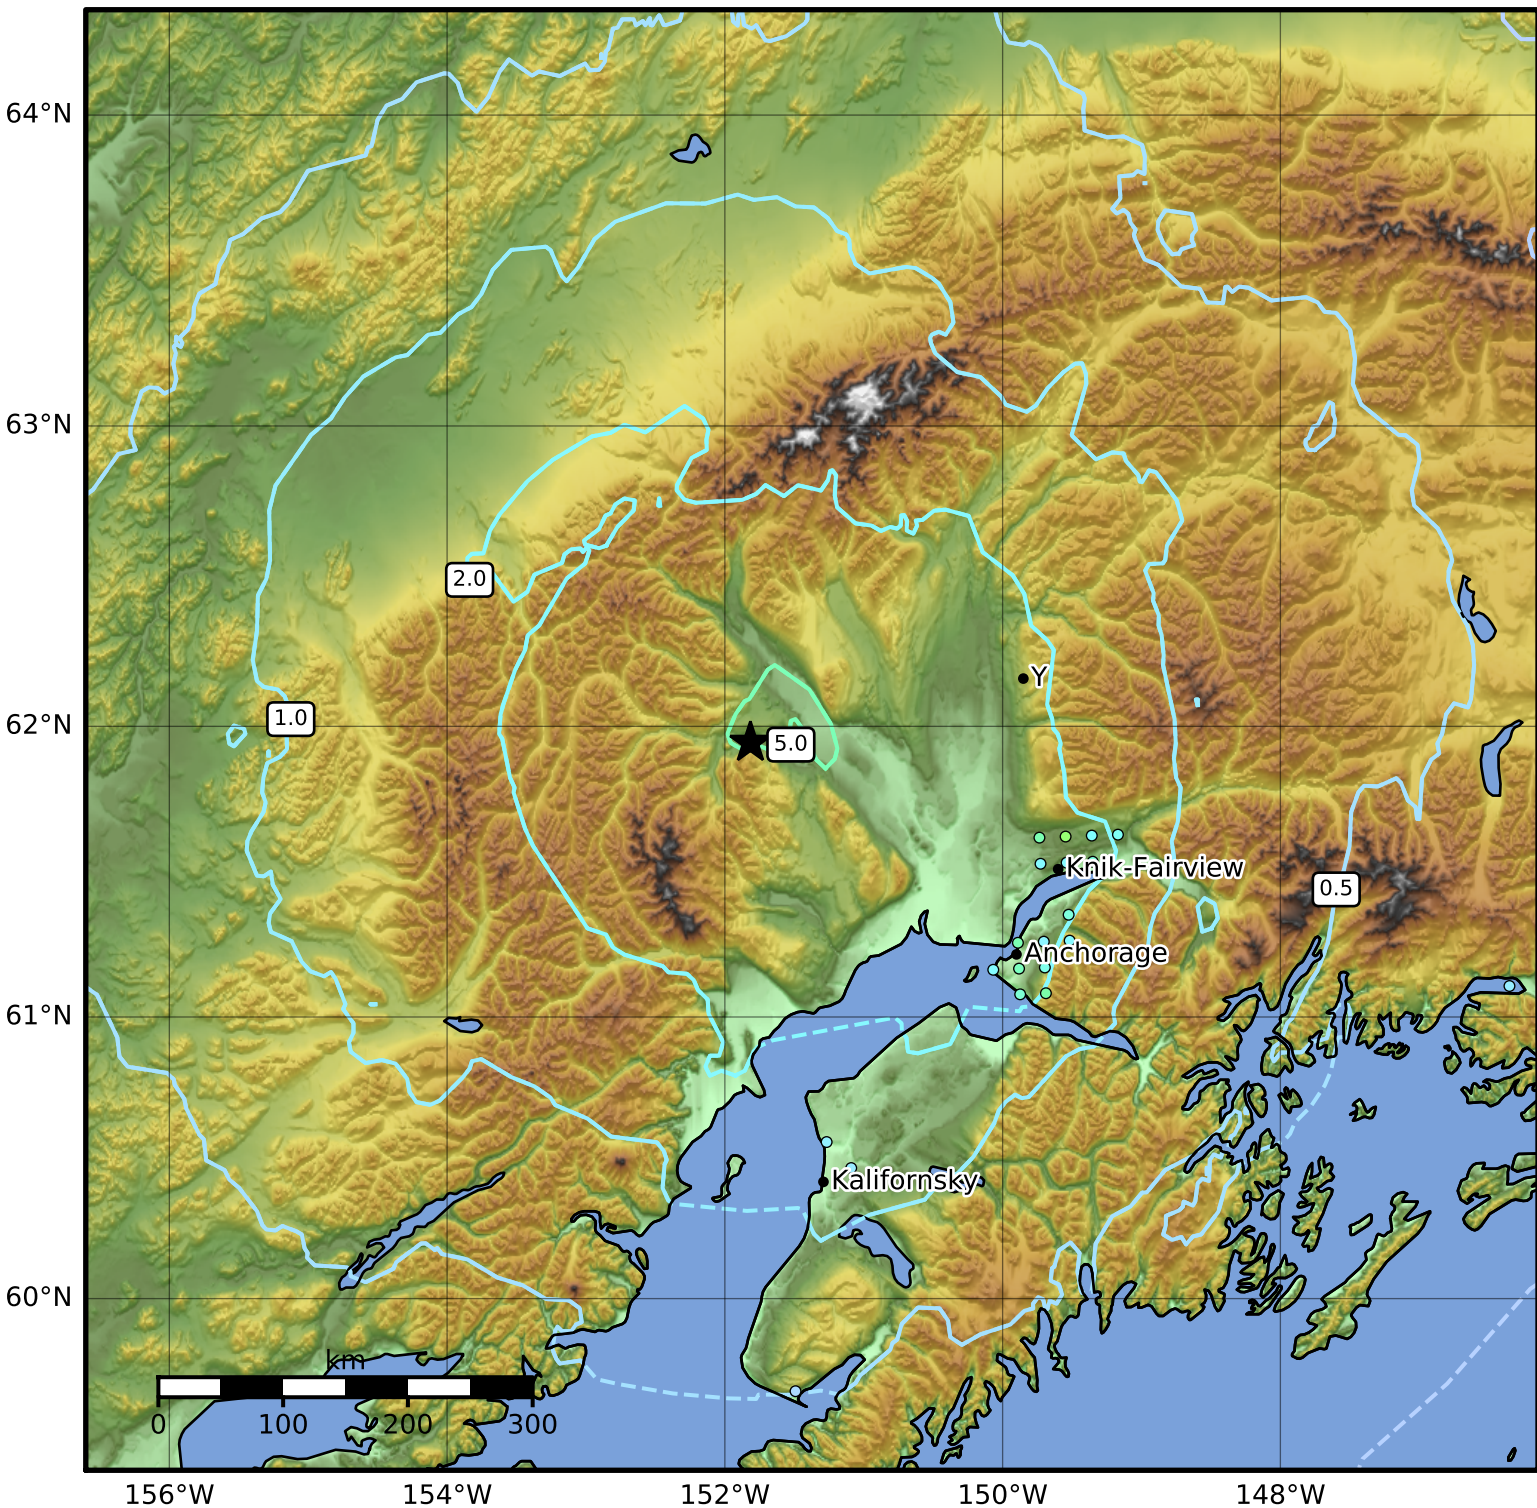

Peak Ground Acceleration Map Alaska Earthquake Center
 ShakeMap: 34 km (21 miles) W of Skwentna
 Sep 25, 2014 17:51:17 UTC M6.2 N61.94 W151.82 Depth: 108.9km ID:ak014cbigci8

PGA (%g)	0.1	0.2	0.5	1	2	5	10	20	50	100	200
----------	-----	-----	-----	---	---	---	----	----	----	-----	-----

Scale based on Worden et al. (2012)

Version 1: Processed 2023-05-22T17:45:24Z

△ Seismic Instrument ○ Reported Intensity

★ Epicenter