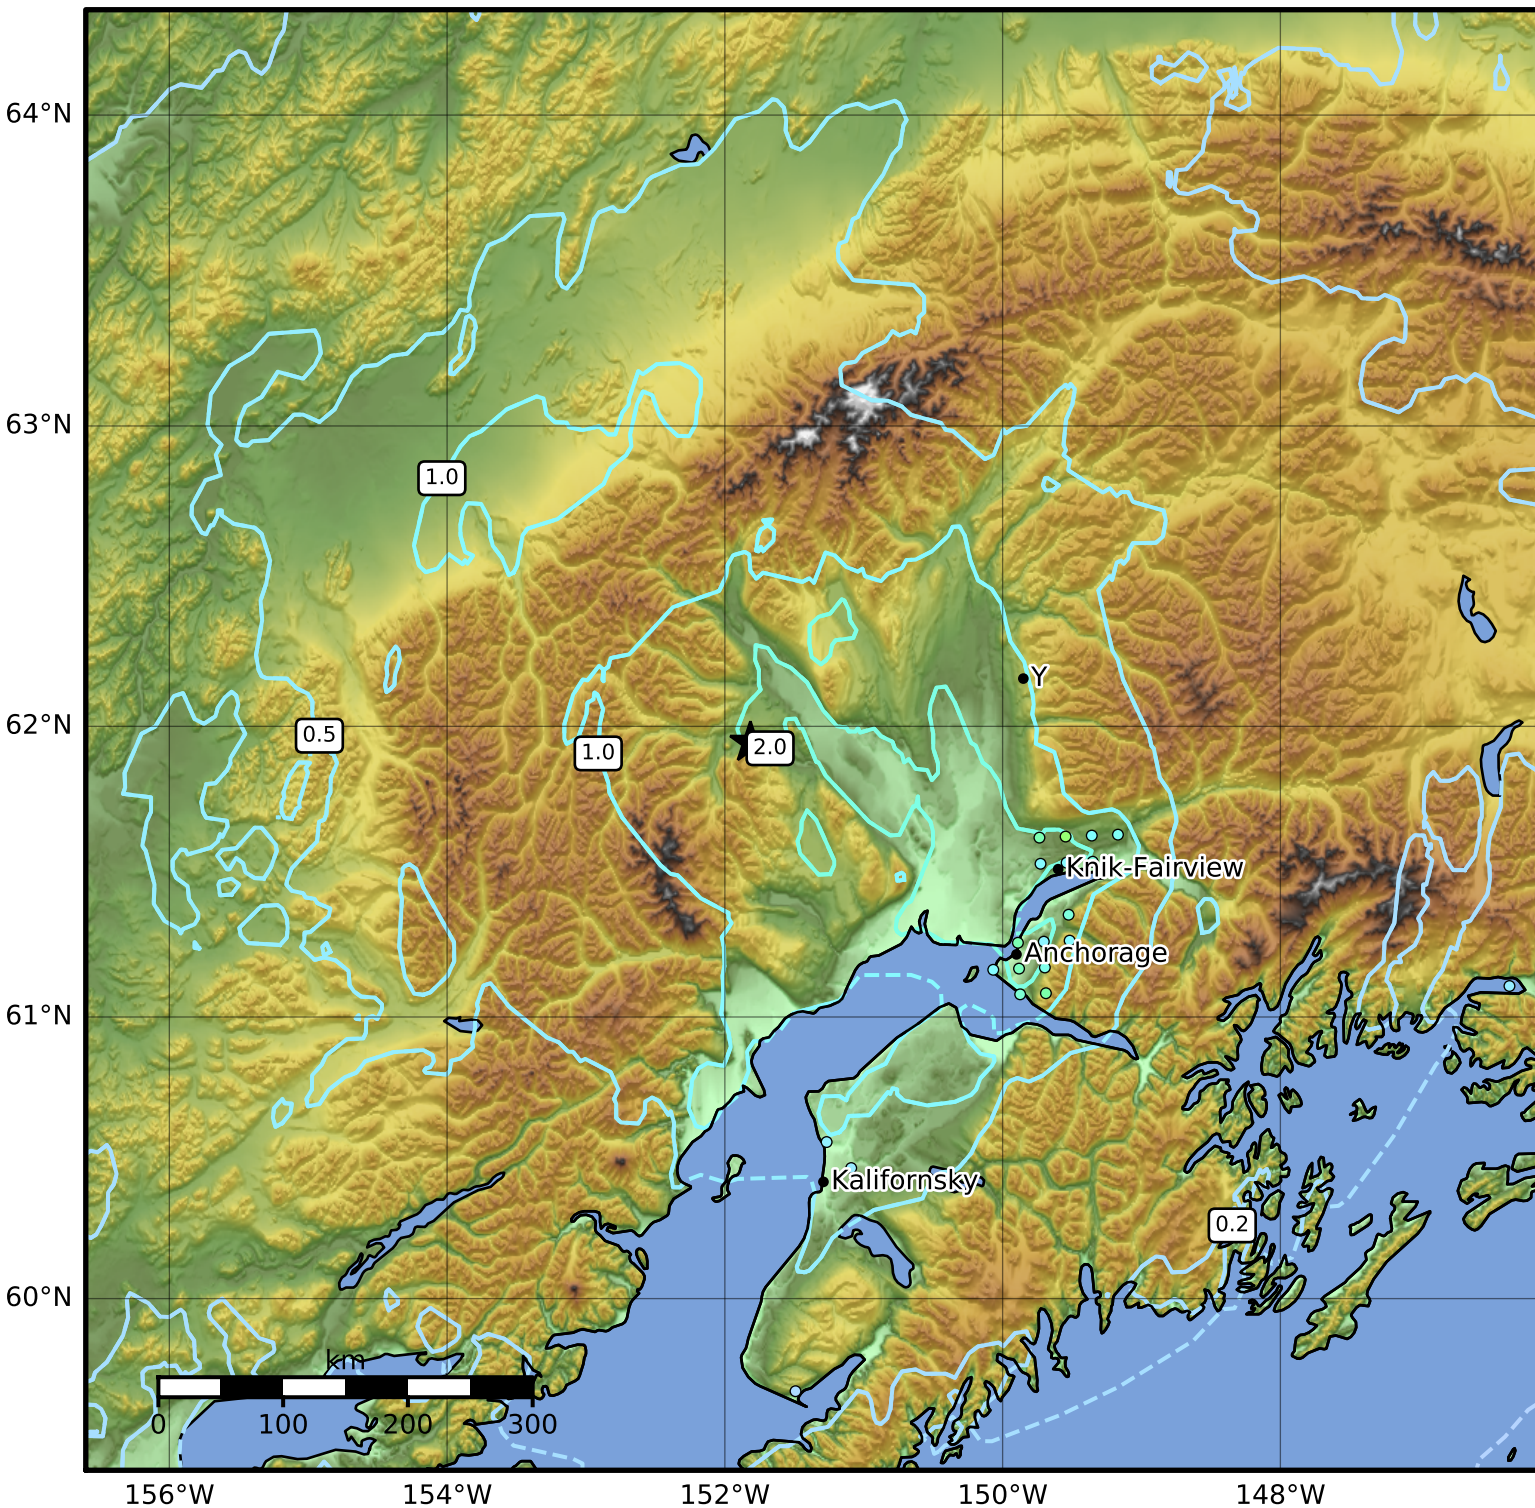

Peak Ground Velocity Map Alaska Earthquake Center
ShakeMap: 34 km (21 miles) W of Skwentna
Sep 25, 2014 17:51:17 UTC M6.2 N61.94 W151.82 Depth: 108.9km ID:ak014cbigci8

PGV (cm/s)	0.1	0.2	0.5	1	2	5	10	20	50	100	200
------------	-----	-----	-----	---	---	---	----	----	----	-----	-----

Scale based on Worden et al. (2012)

△ Seismic Instrument ○ Reported Intensity

★ Epicenter

Version 1: Processed 2023-05-22T17:45:24Z