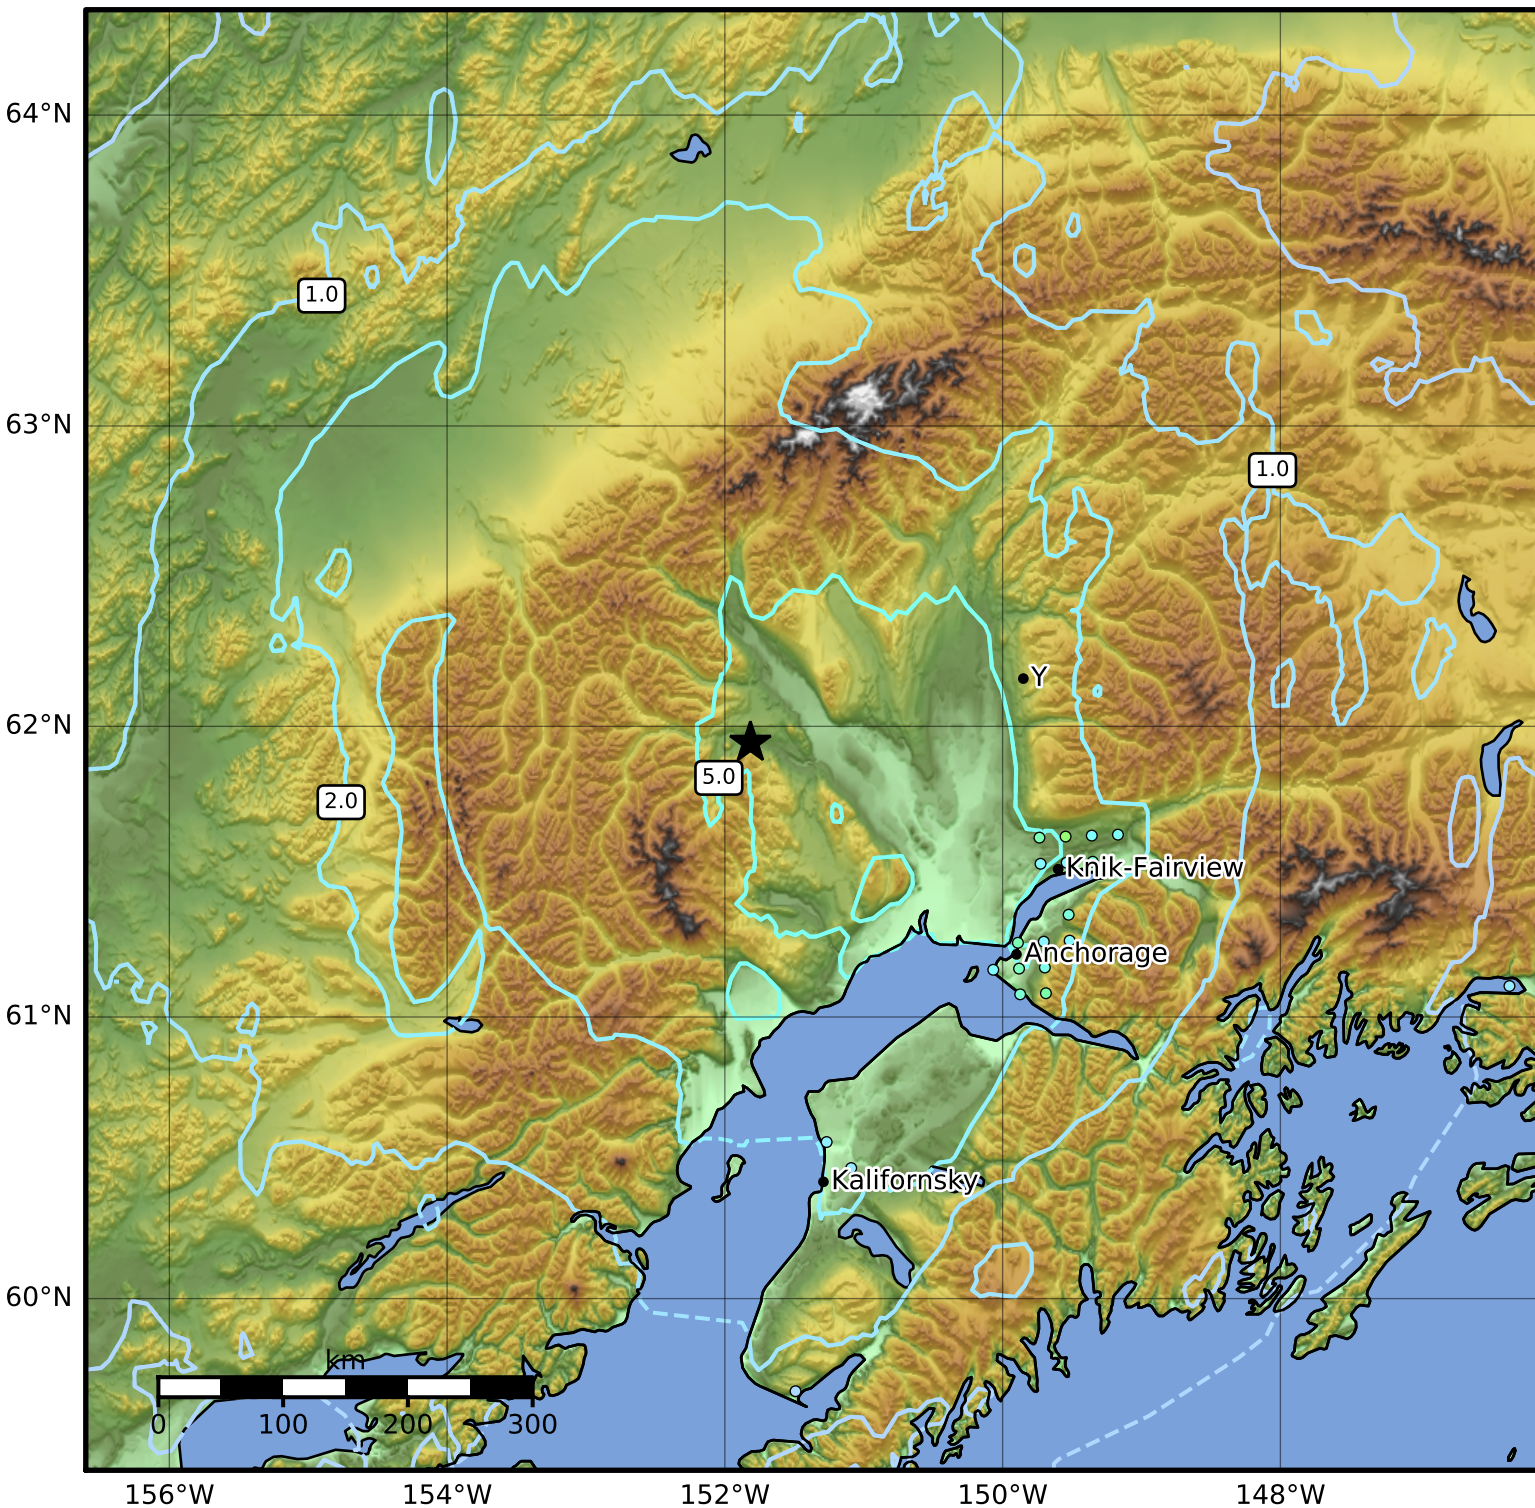

0.3 Second Peak Spectral Acceleration Map Alaska Earthquake Center
 ShakeMap: 34 km (21 miles) W of Skwentna
 Sep 25, 2014 17:51:17 UTC M6.2 N61.94 W151.82 Depth: 108.9km ID:ak014cbigci8

SA(0.3) (%g)	0.1	0.2	0.5	1	2	5	10	20	50	100	200
--------------	-----	-----	-----	---	---	---	----	----	----	-----	-----

Scale based on Worden et al. (2012)

Version 1: Processed 2023-05-22T17:45:24Z

△ Seismic Instrument ○ Reported Intensity

★ Epicenter