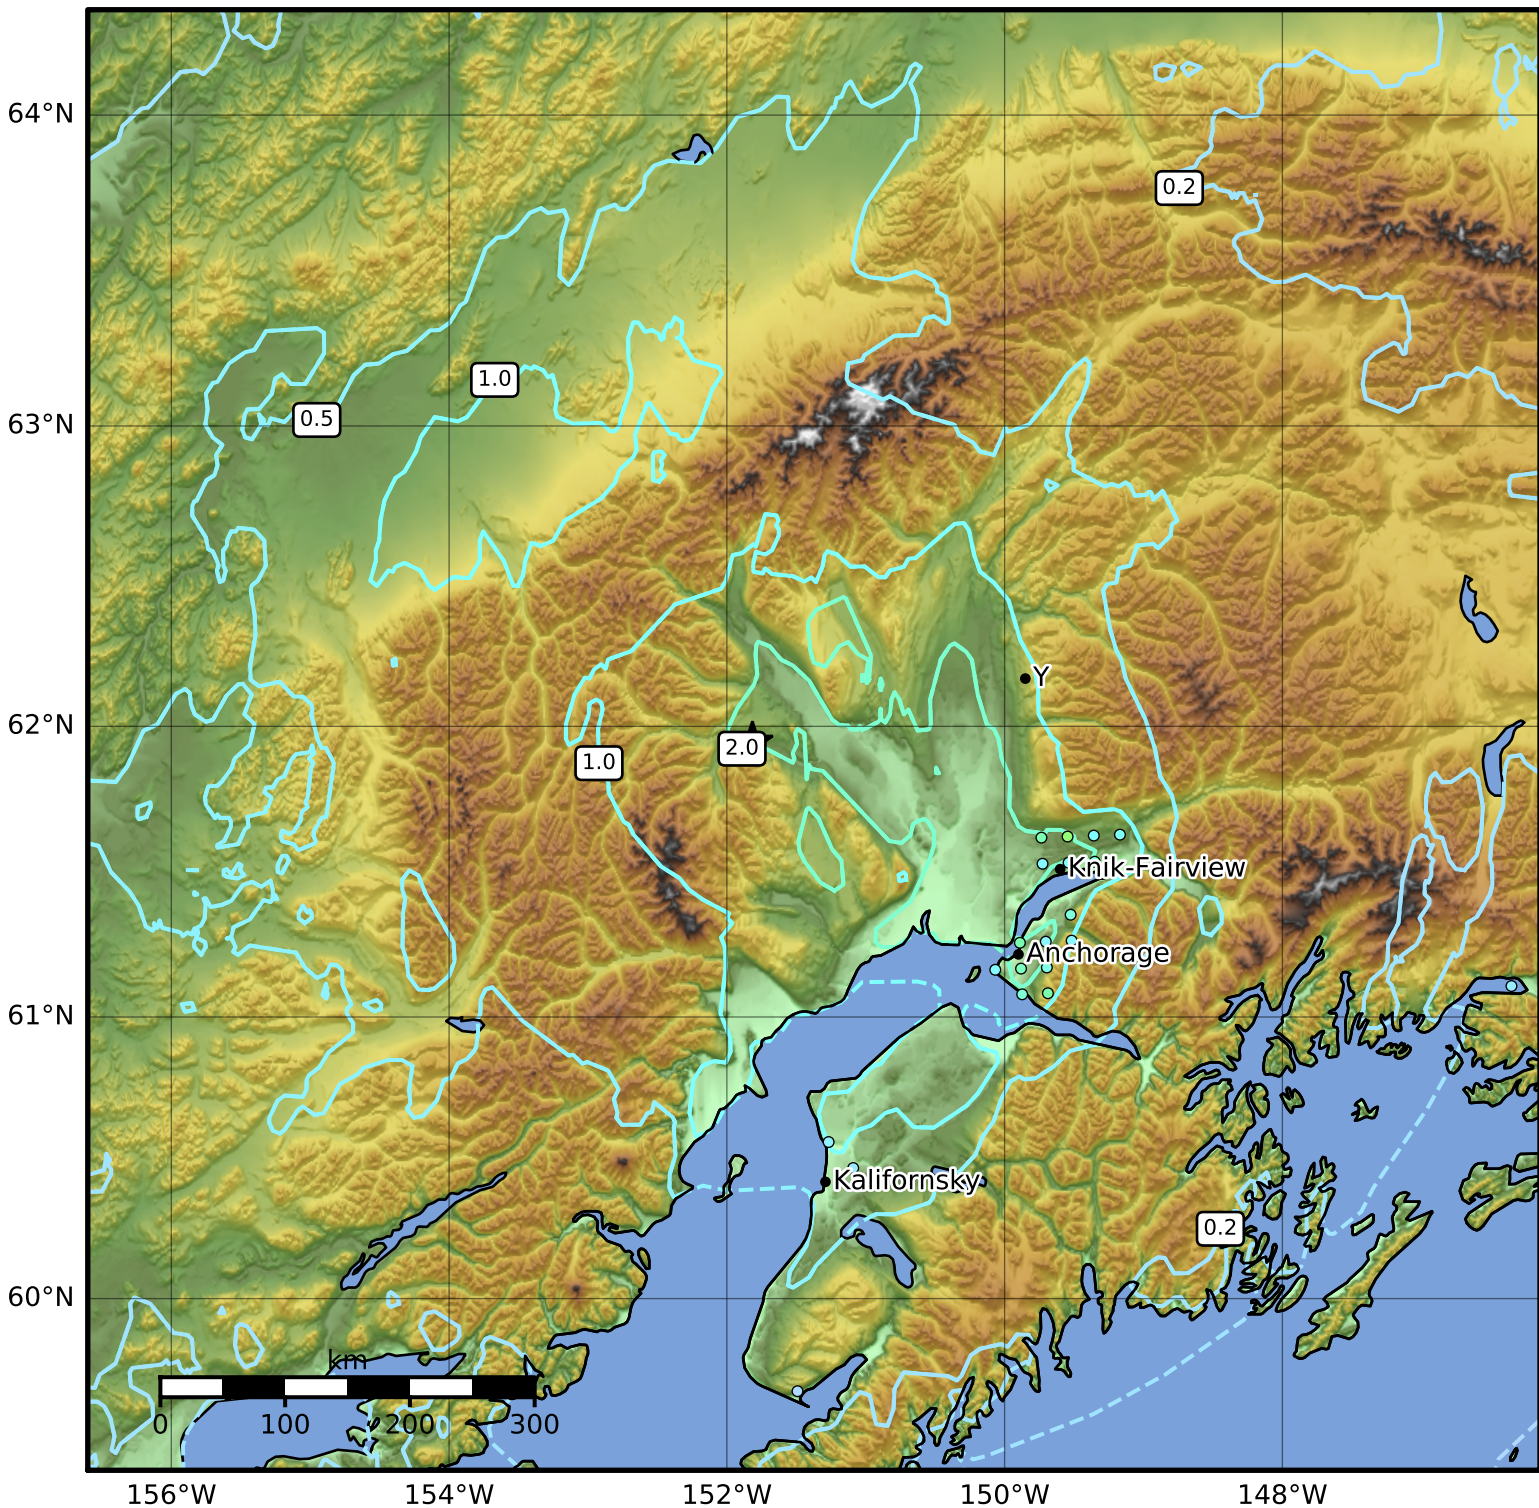

1.0 Second Peak Spectral Acceleration Map Alaska Earthquake Center  
 ShakeMap: 34 km (21 miles) W of Skwentna  
 Sep 25, 2014 17:51:17 UTC M6.2 N61.94 W151.82 Depth: 108.9km ID:ak014cbigci8

SA(1.0) (%g)	0.1	0.2	0.5	1	2	5	10	20	50	100	200
--------------	-----	-----	-----	---	---	---	----	----	----	-----	-----

Scale based on Worden et al. (2012)

Version 1: Processed 2023-05-22T17:45:24Z

△ Seismic Instrument ○ Reported Intensity

★ Epicenter