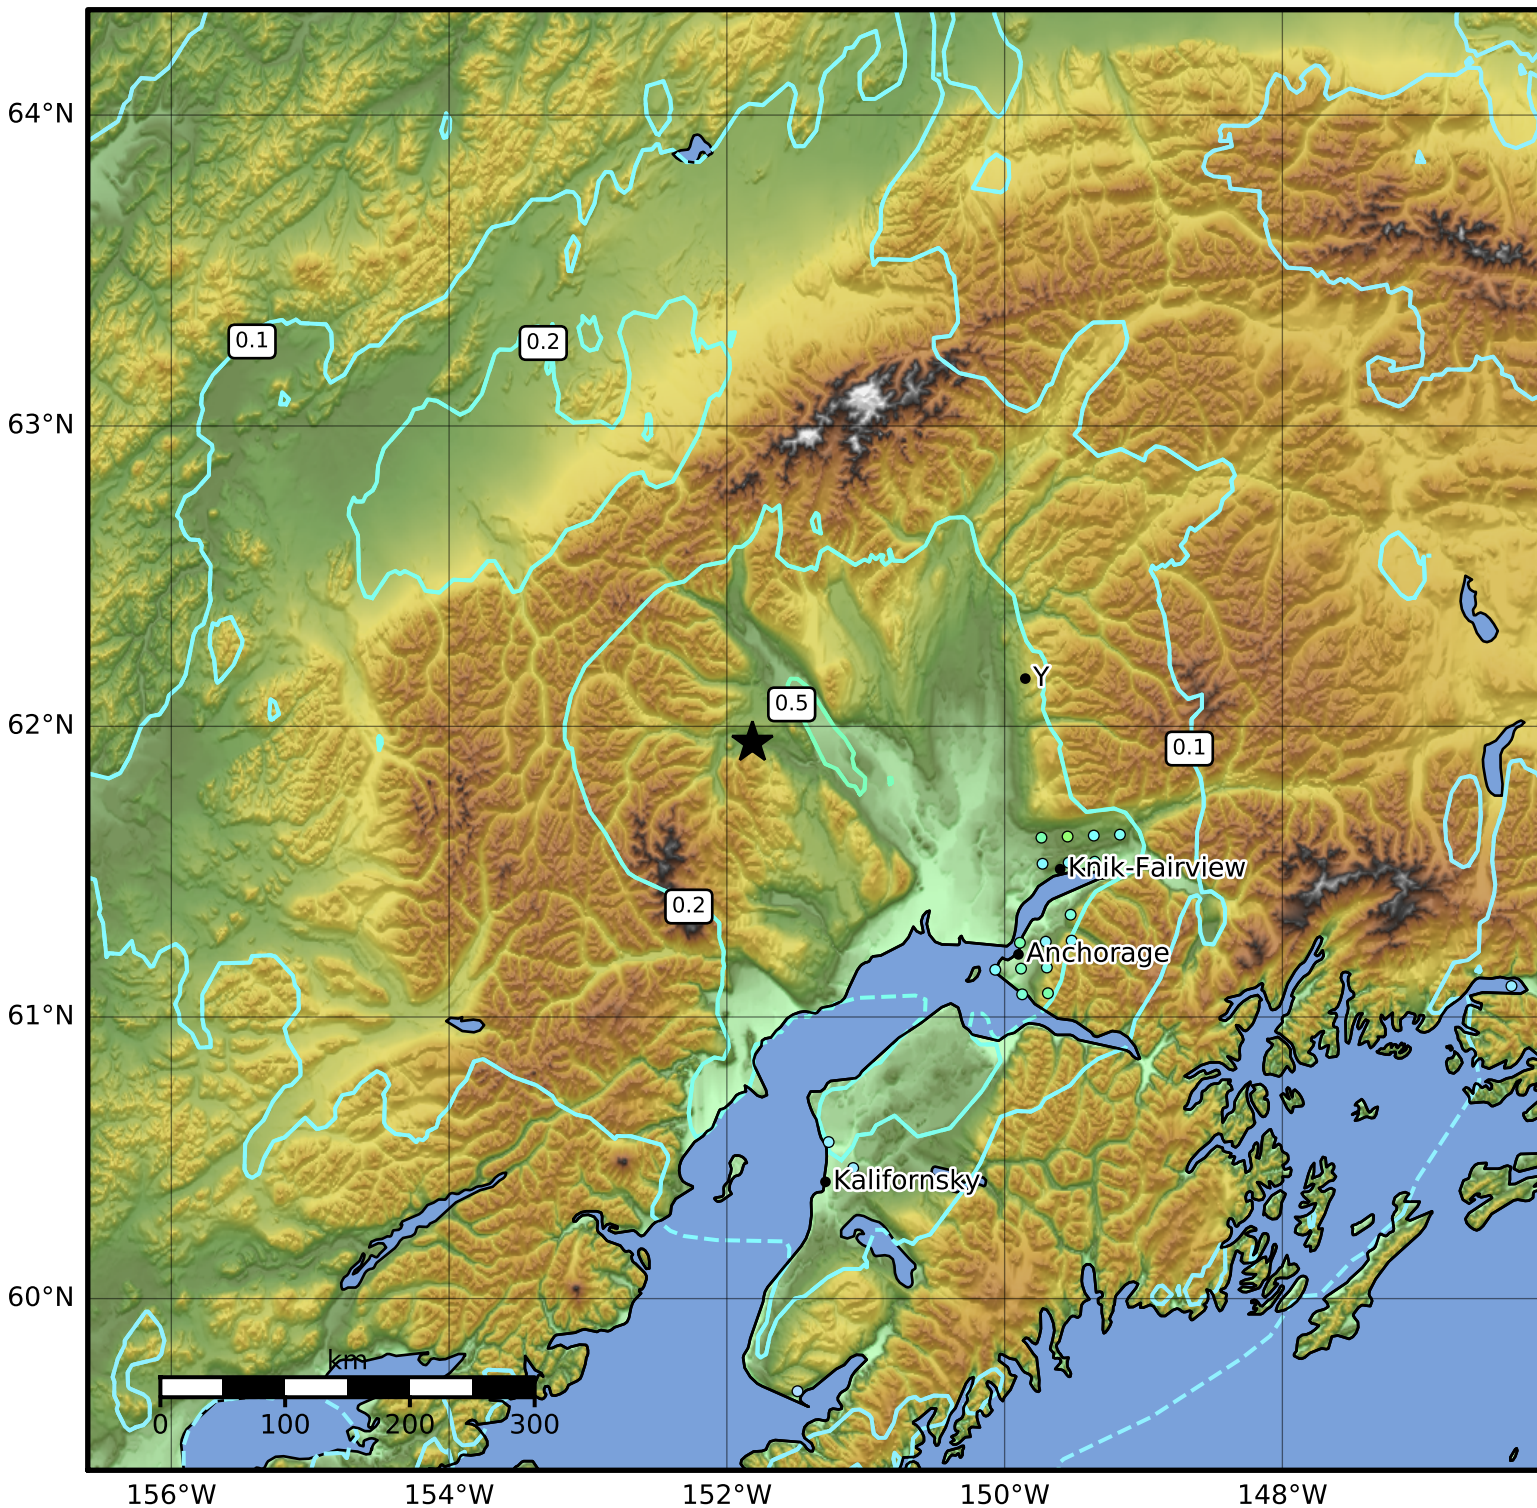

3.0 Second Peak Spectral Acceleration Map Alaska Earthquake Center
ShakeMap: 34 km (21 miles) W of Skwentna
Sep 25, 2014 17:51:17 UTC M6.2 N61.94 W151.82 Depth: 108.9km ID:ak014cbigci8

Scale based on Worden et al. (2012)

△ Seismic Instrument ○ Reported Intensity

★ Epicenter

Version 1: Processed 2023-05-22T17:45:24Z