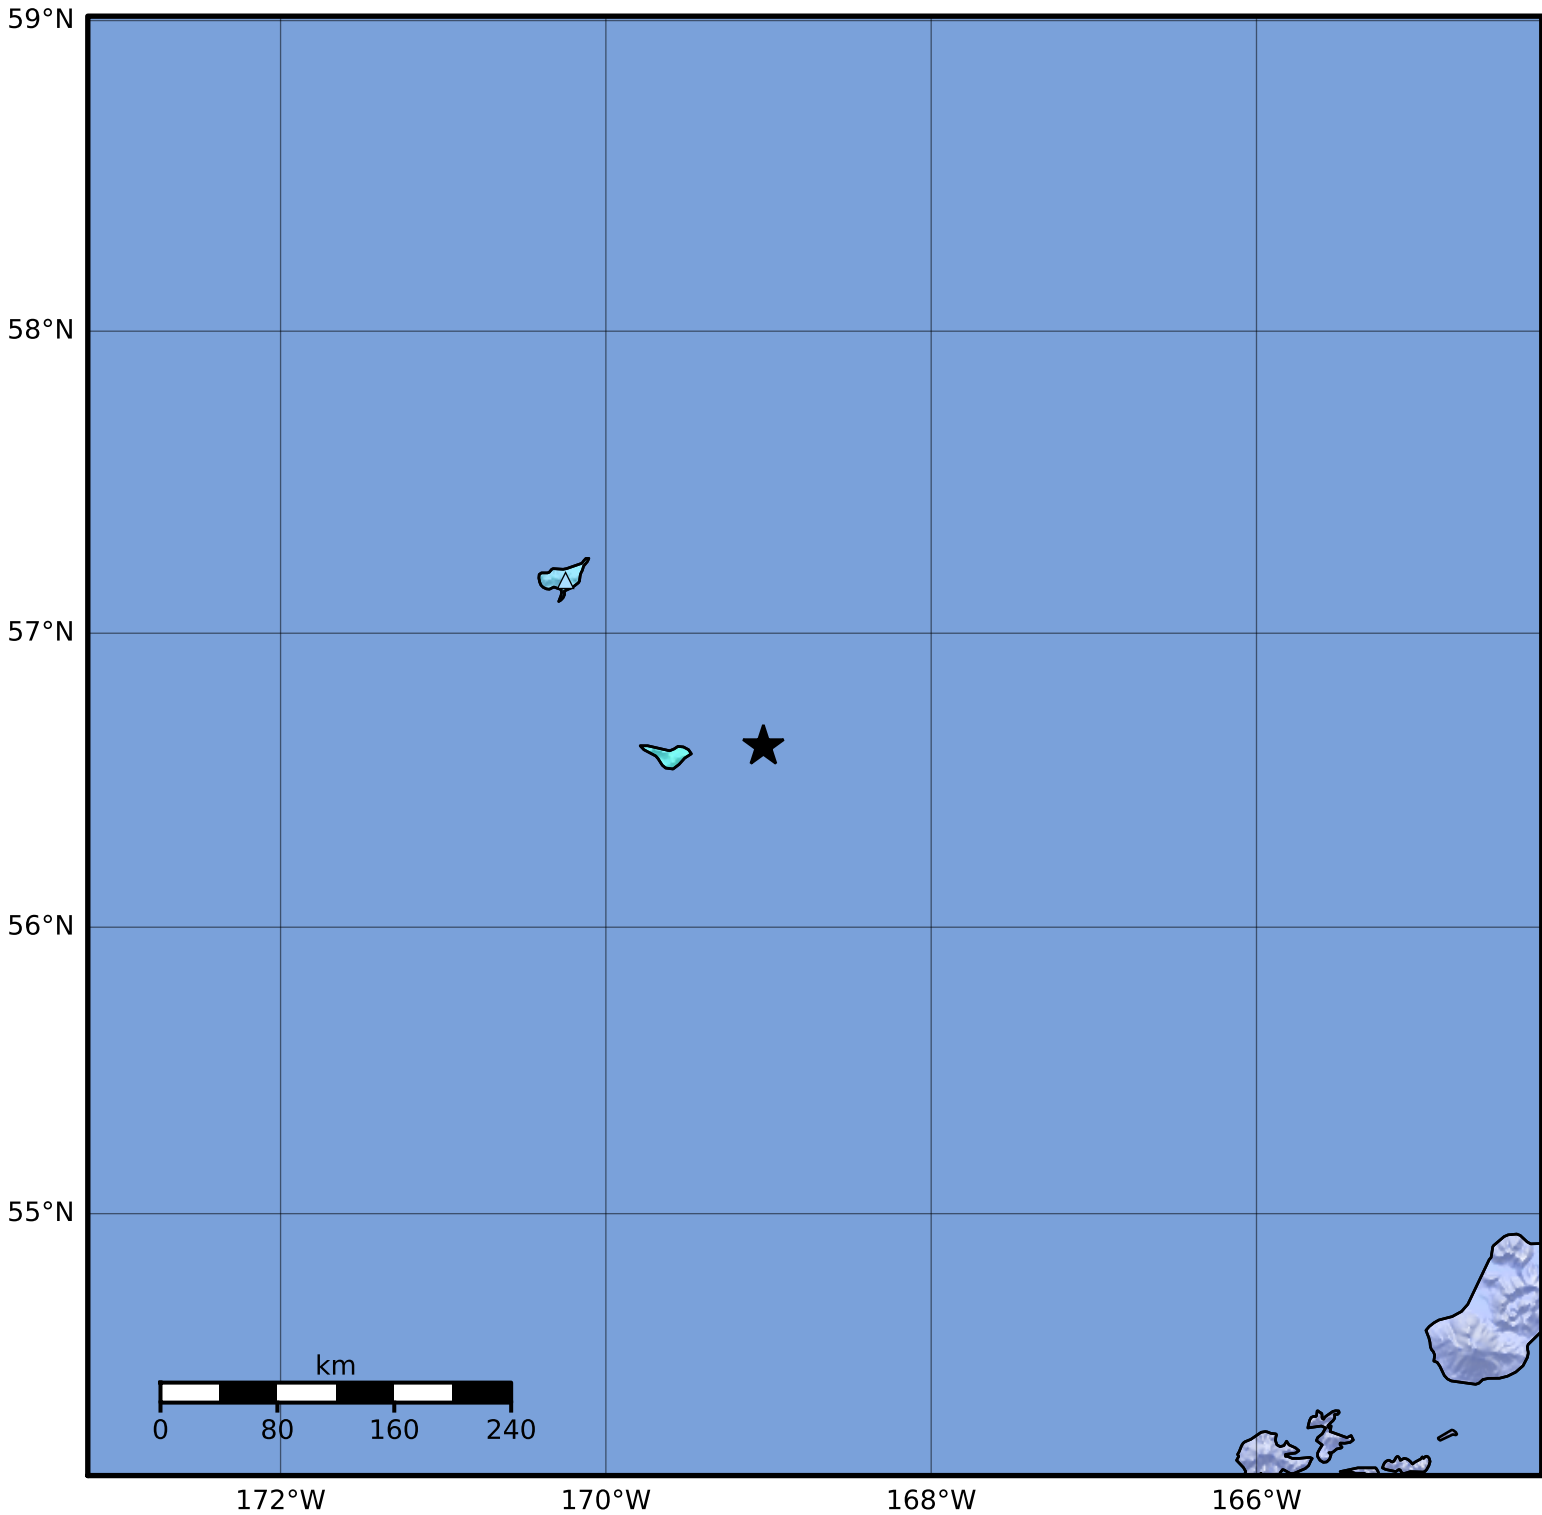

Macroseismic Intensity Map Alaska Earthquake Center
 ShakeMap: 92 km (57 miles) SSE of St. George
 Jan 31, 2015 17:39:09 UTC M5.4 N56.62 W169.03 Depth: 19.7km ID:ak0151fk0i9b

SHAKING	Not felt	Weak	Light	Moderate	Strong	Very strong	Severe	Violent	Extreme
DAMAGE	None	None	None	Very light	Light	Moderate	Moderate/heavy	Heavy	Very heavy
PGA(%g)	<0.0464	0.297	2.76	6.2	11.5	21.5	40.1	74.7	>139
PGV(cm/s)	<0.0215	0.135	1.41	4.65	9.64	20	41.4	85.8	>178
INTENSITY	I	II-III	IV	V	VI	VII	VIII	IX	X+

Scale based on Worden et al. (2012)

Version 2: Processed 2023-05-18T19:06:31Z

△ Seismic Instrument ○ Reported Intensity

★ Epicenter