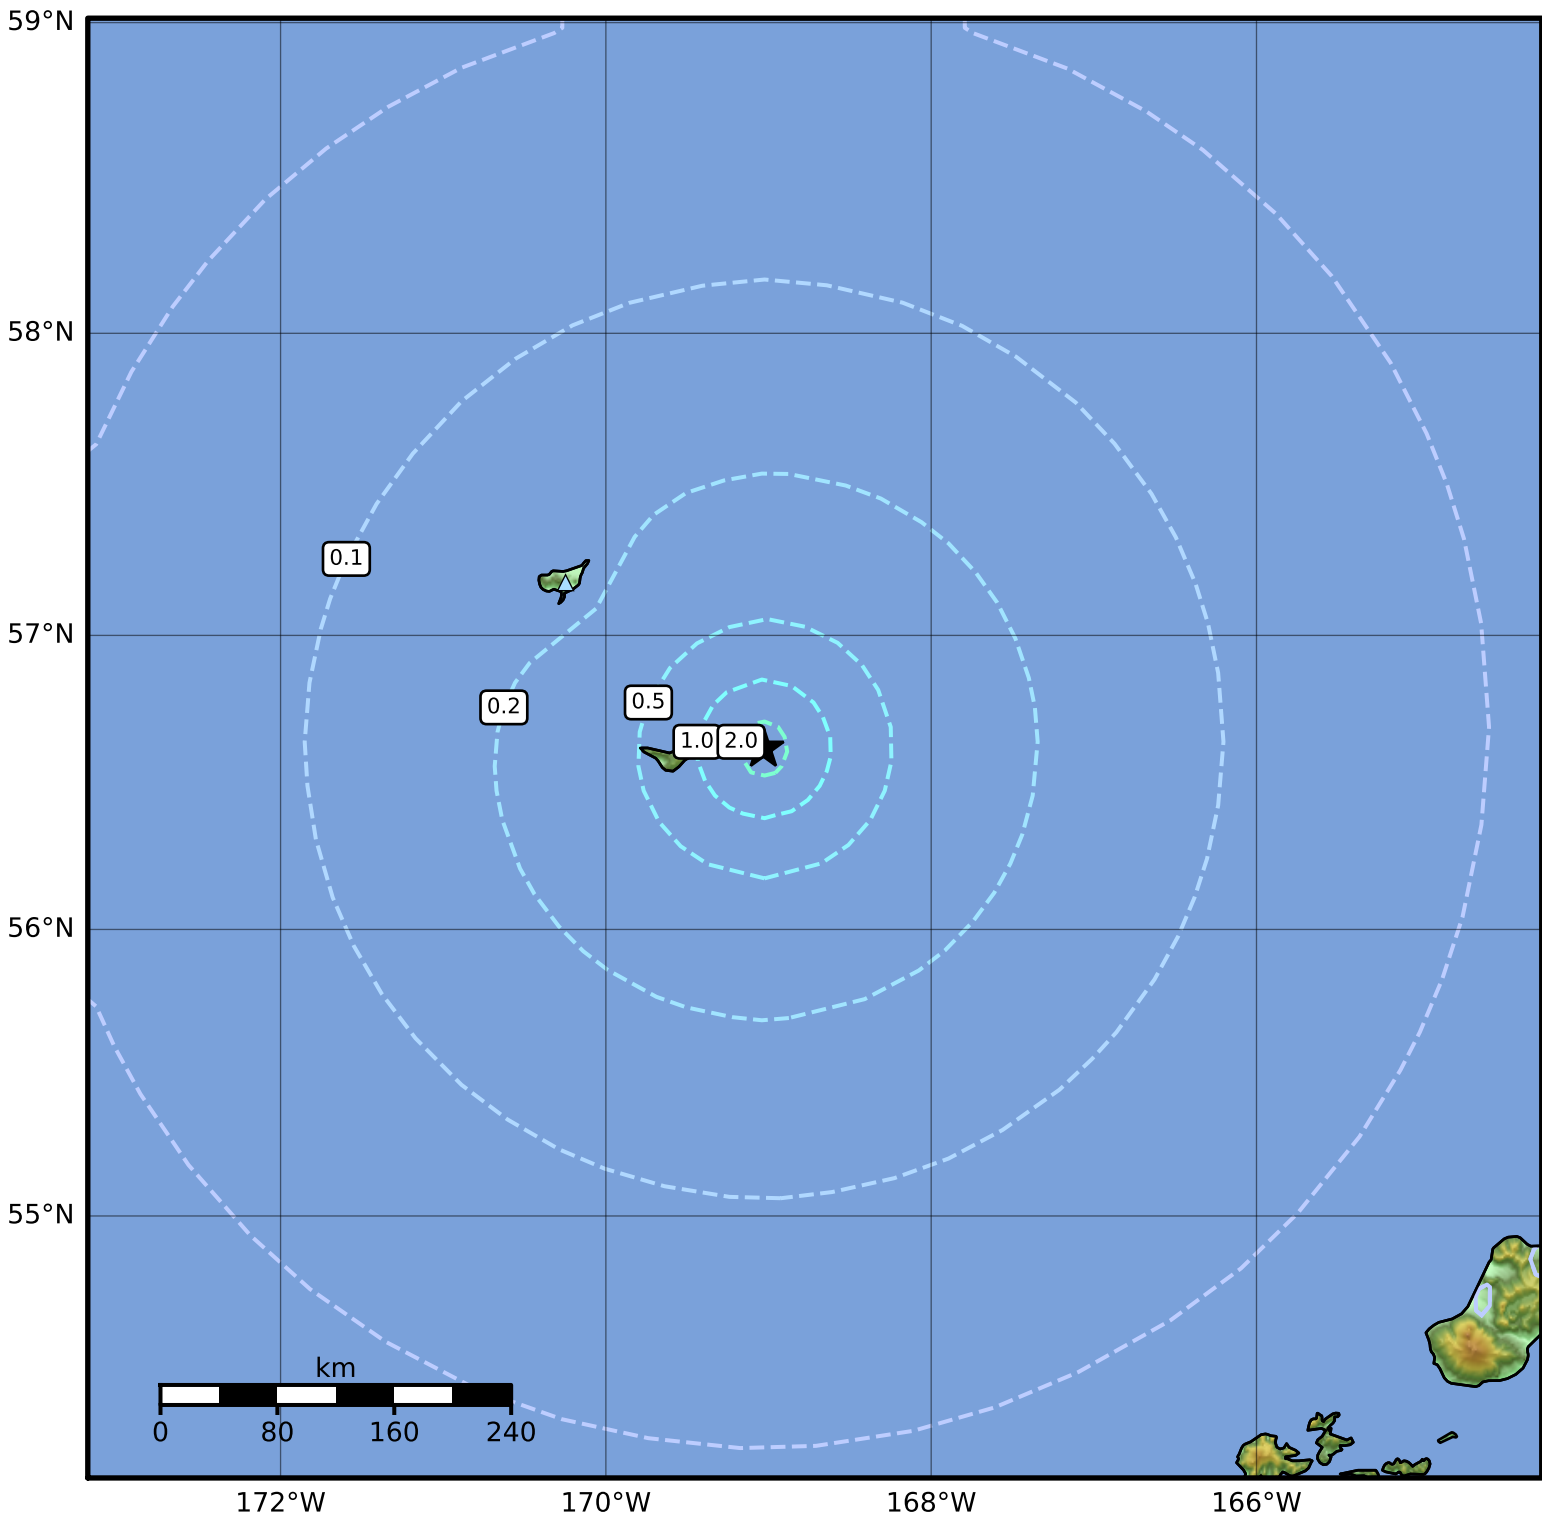

1.0 Second Peak Spectral Acceleration Map Alaska Earthquake Center  
 ShakeMap: 92 km (57 miles) SSE of St. George  
 Jan 31, 2015 17:39:09 UTC M5.4 N56.62 W169.03 Depth: 19.7km ID:ak0151fk0i9b

SA(1.0) (%g)	0.1	0.2	0.5	1	2	5	10	20	50	100	200
--------------	-----	-----	-----	---	---	---	----	----	----	-----	-----

Scale based on Worden et al. (2012)

Version 2: Processed 2023-05-18T19:06:31Z

△ Seismic Instrument    ○ Reported Intensity

★ Epicenter