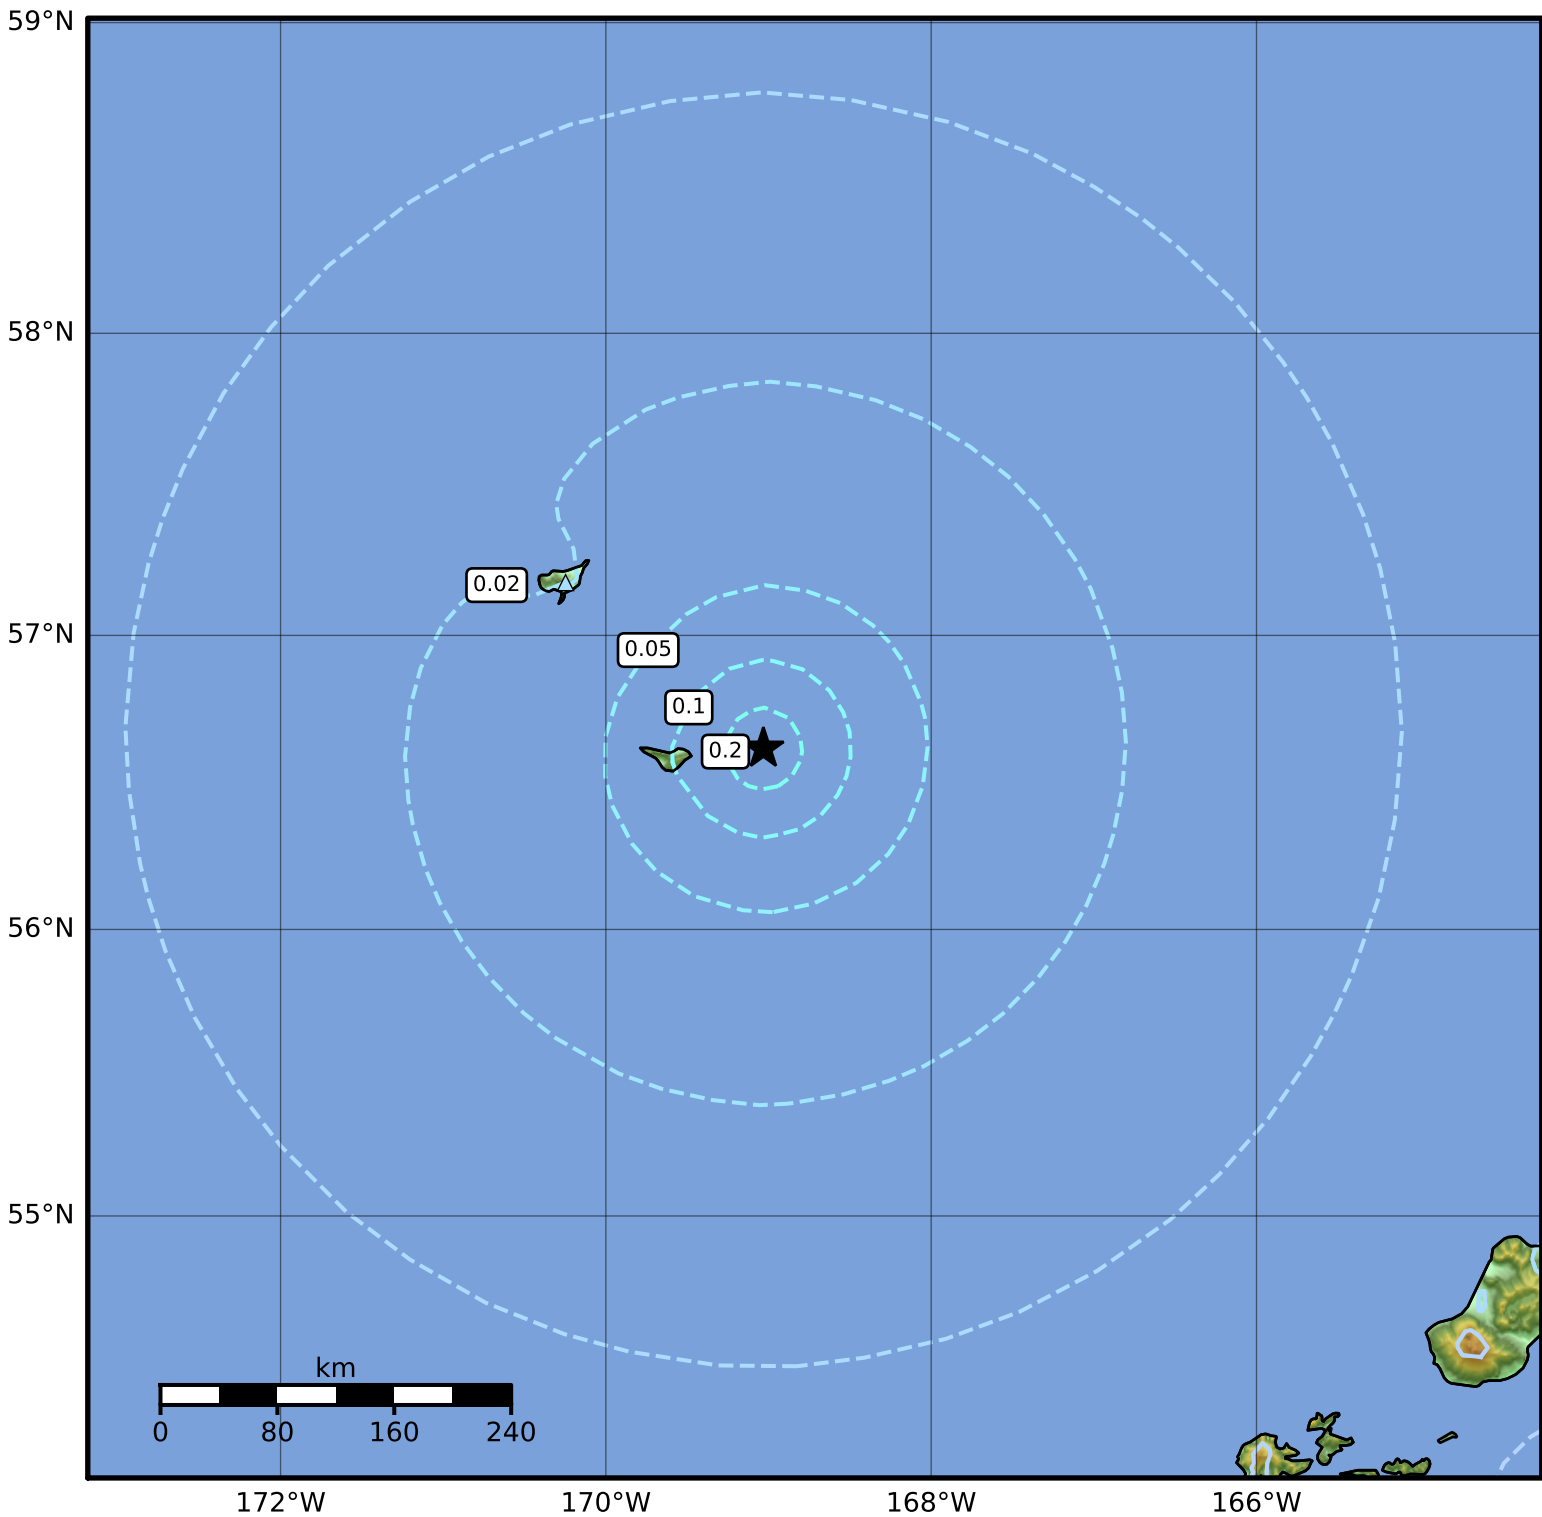

3.0 Second Peak Spectral Acceleration Map Alaska Earthquake Center
ShakeMap: 92 km (57 miles) SSE of St. George
Jan 31, 2015 17:39:09 UTC M5.4 N56.62 W169.03 Depth: 19.7km ID:ak0151fk0i9b

SA(3.0) (%g)	0.1	0.2	0.5	1	2	5	10	20	50
--------------	-----	-----	-----	---	---	---	----	----	----

Scale based on Worden et al. (2012)

Version 2: Processed 2023-05-18T19:06:31Z

△ Seismic Instrument ○ Reported Intensity

★ Epicenter