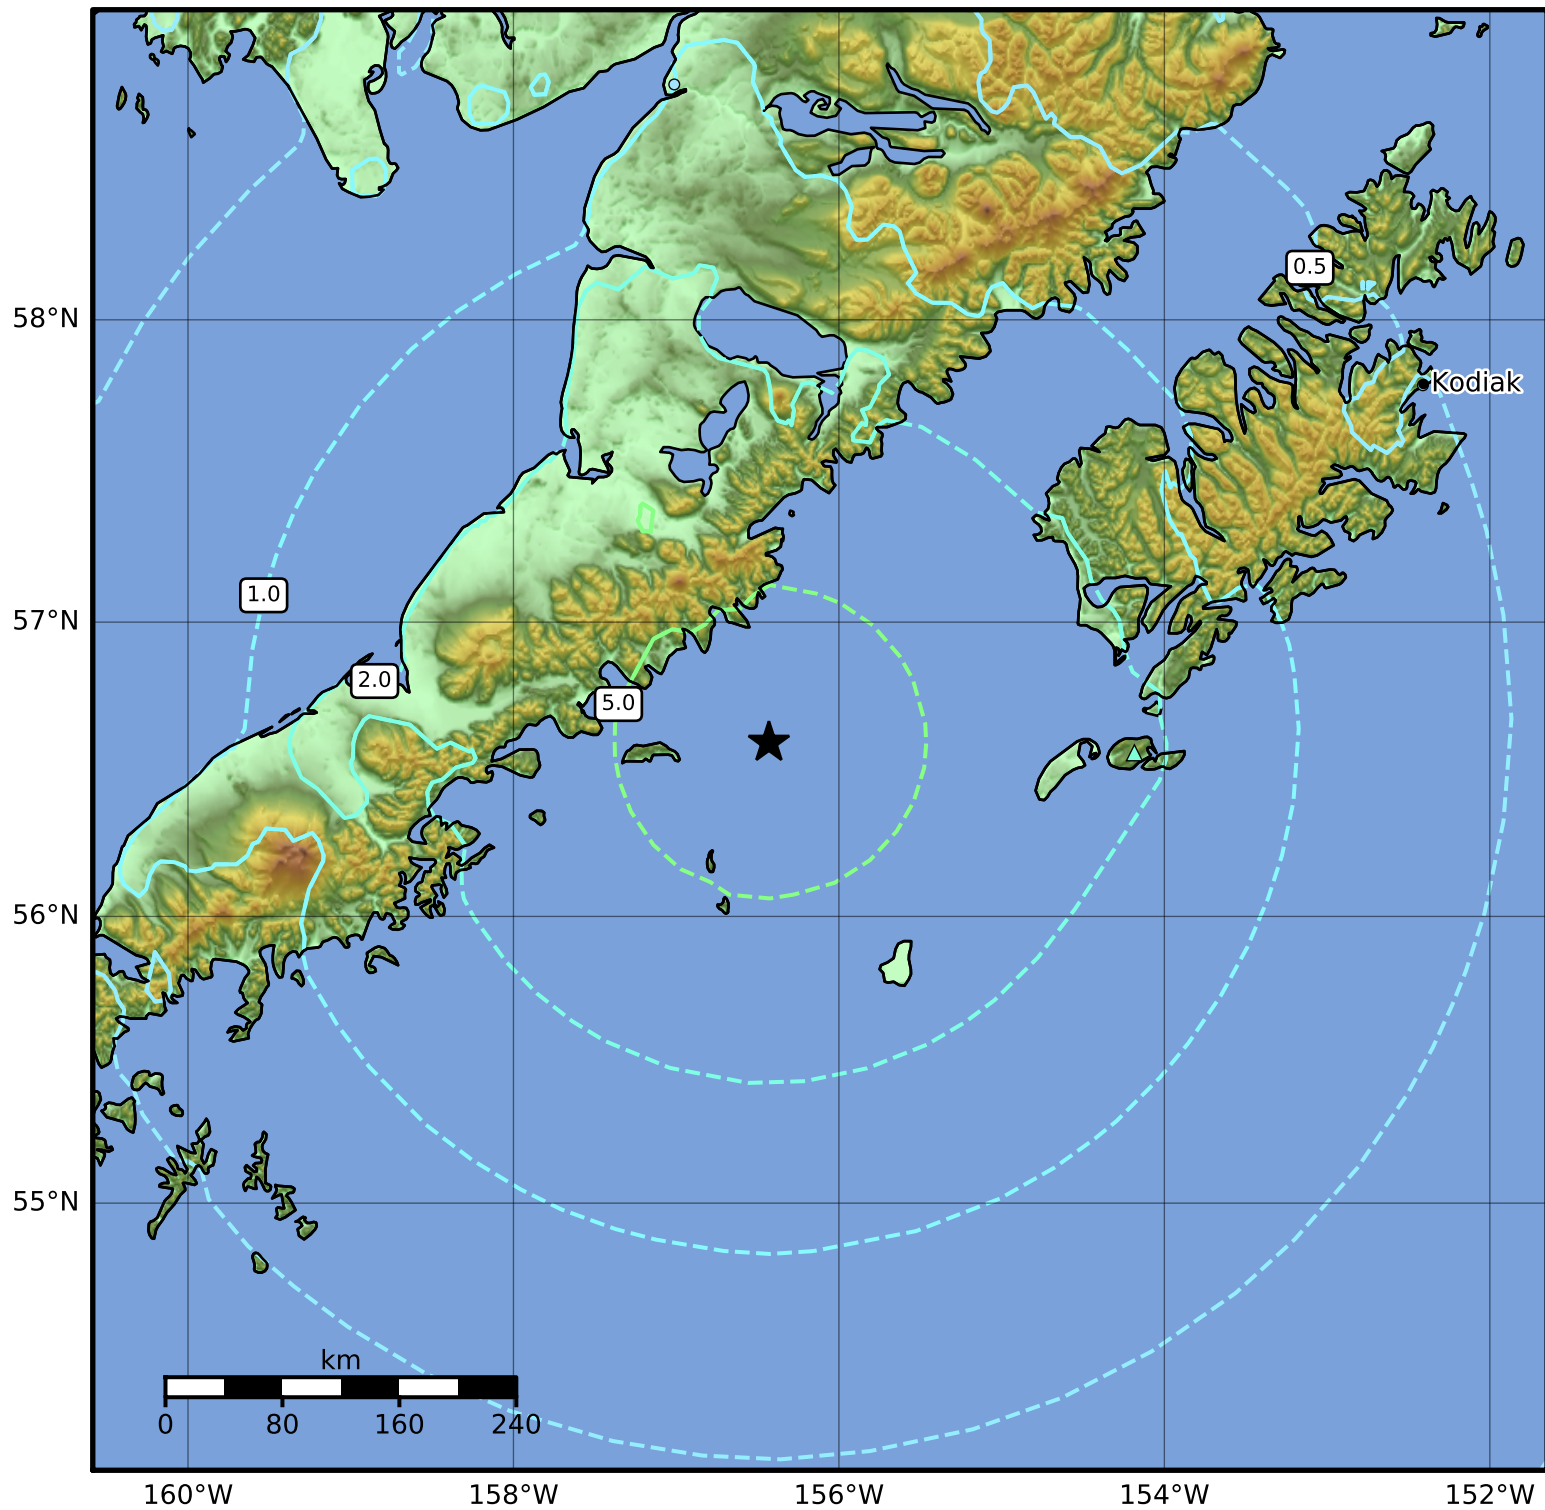

Peak Ground Velocity Map Alaska Earthquake Center  
ShakeMap: 126 km (78 miles) ENE of Chignik  
May 29, 2015 07:00:09 UTC M6.8 N56.59 W156.43 Depth: 72.6km ID:ak0156uj8rk3

PGV (cm/s)	0.1	0.2	0.5	1	2	5	10	20	50	100	200
------------	-----	-----	-----	---	---	---	----	----	----	-----	-----

Scale based on Worden et al. (2012)

Version 2: Processed 2023-05-22T16:57:48Z

△ Seismic Instrument ○ Reported Intensity

★ Epicenter