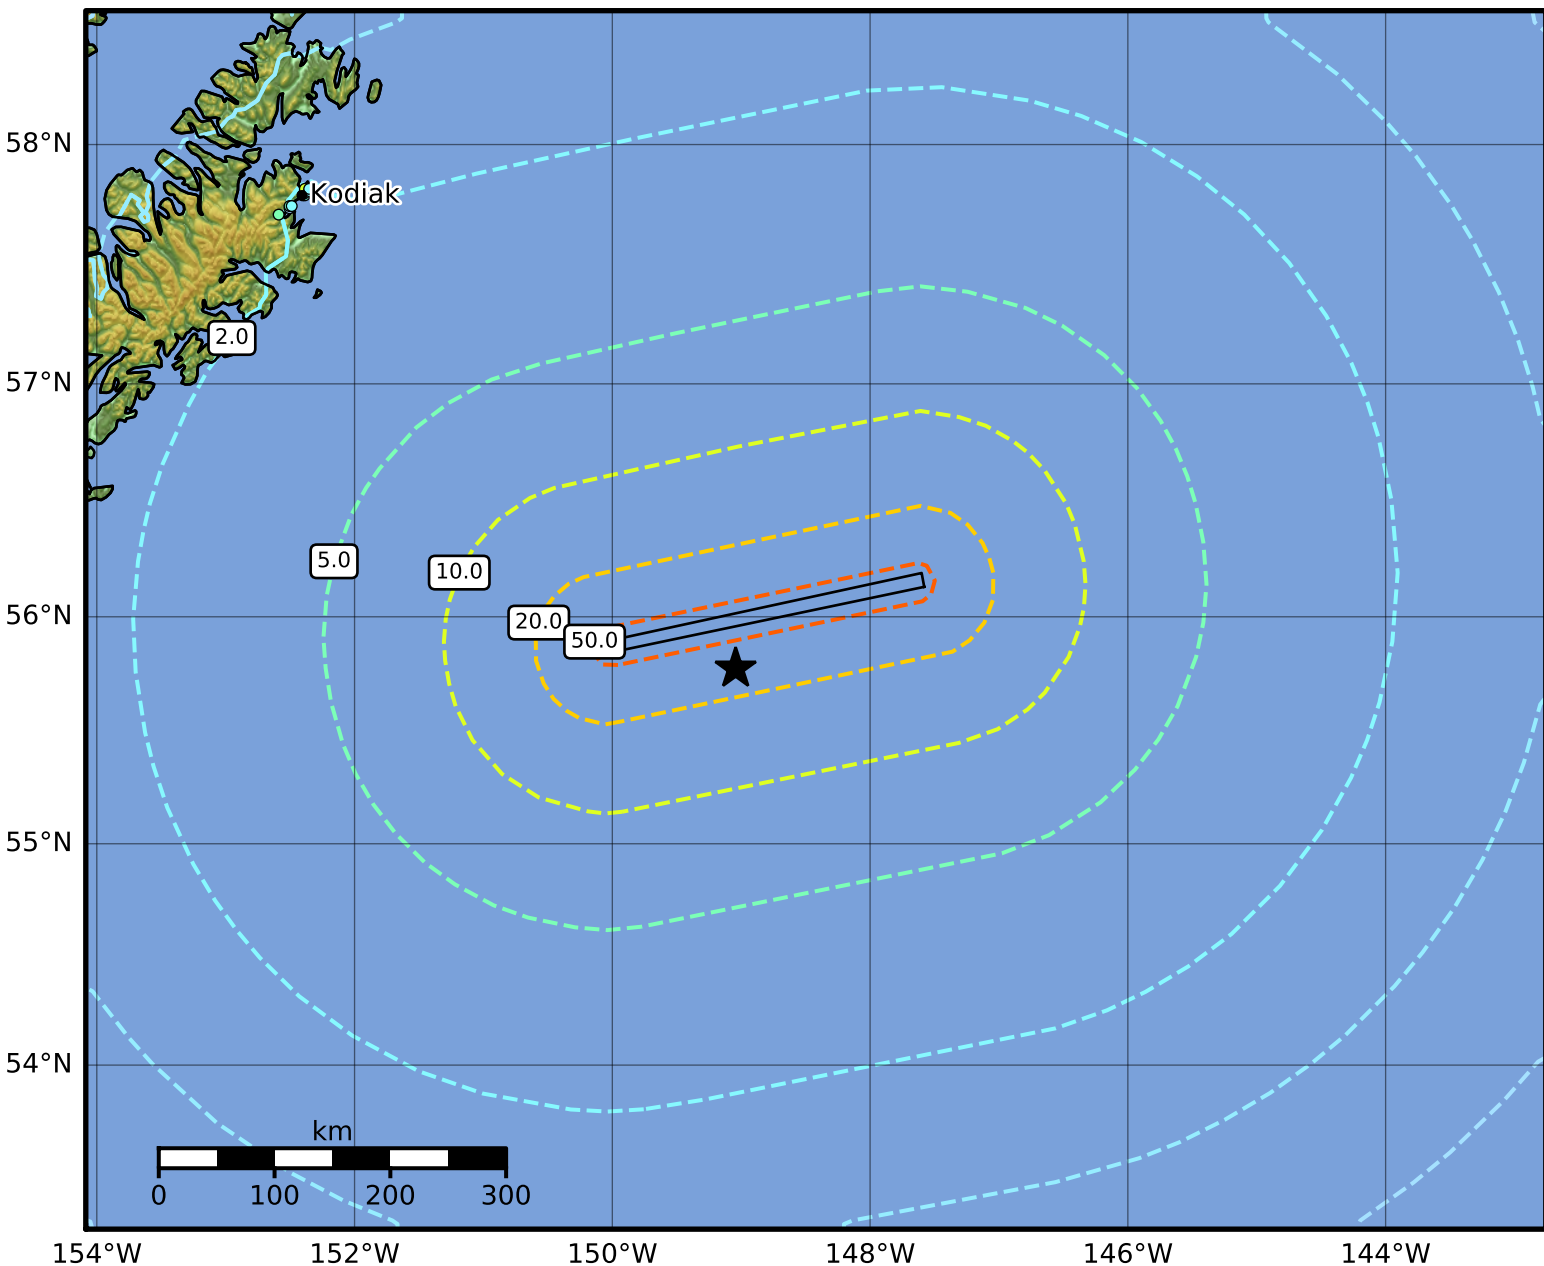

Peak Ground Acceleration Map Alaska Earthquake Center
ShakeMap: 303 km (188 miles) SE of Kodiak
Jan 23, 2018 09:31:40 UTC M7.9 N55.77 W149.04 Depth: 9.7km ID:ak018126wm5v

PGA (%g)	0.1	0.2	0.5	1	2	5	10	20	50	100	200
----------	-----	-----	-----	---	---	---	----	----	----	-----	-----

Scale based on Worden et al. (2012)

△ Seismic Instrument ○ Reported Intensity

Version 2: Processed 2023-05-18T19:47:24Z

★ Epicenter — Rupture