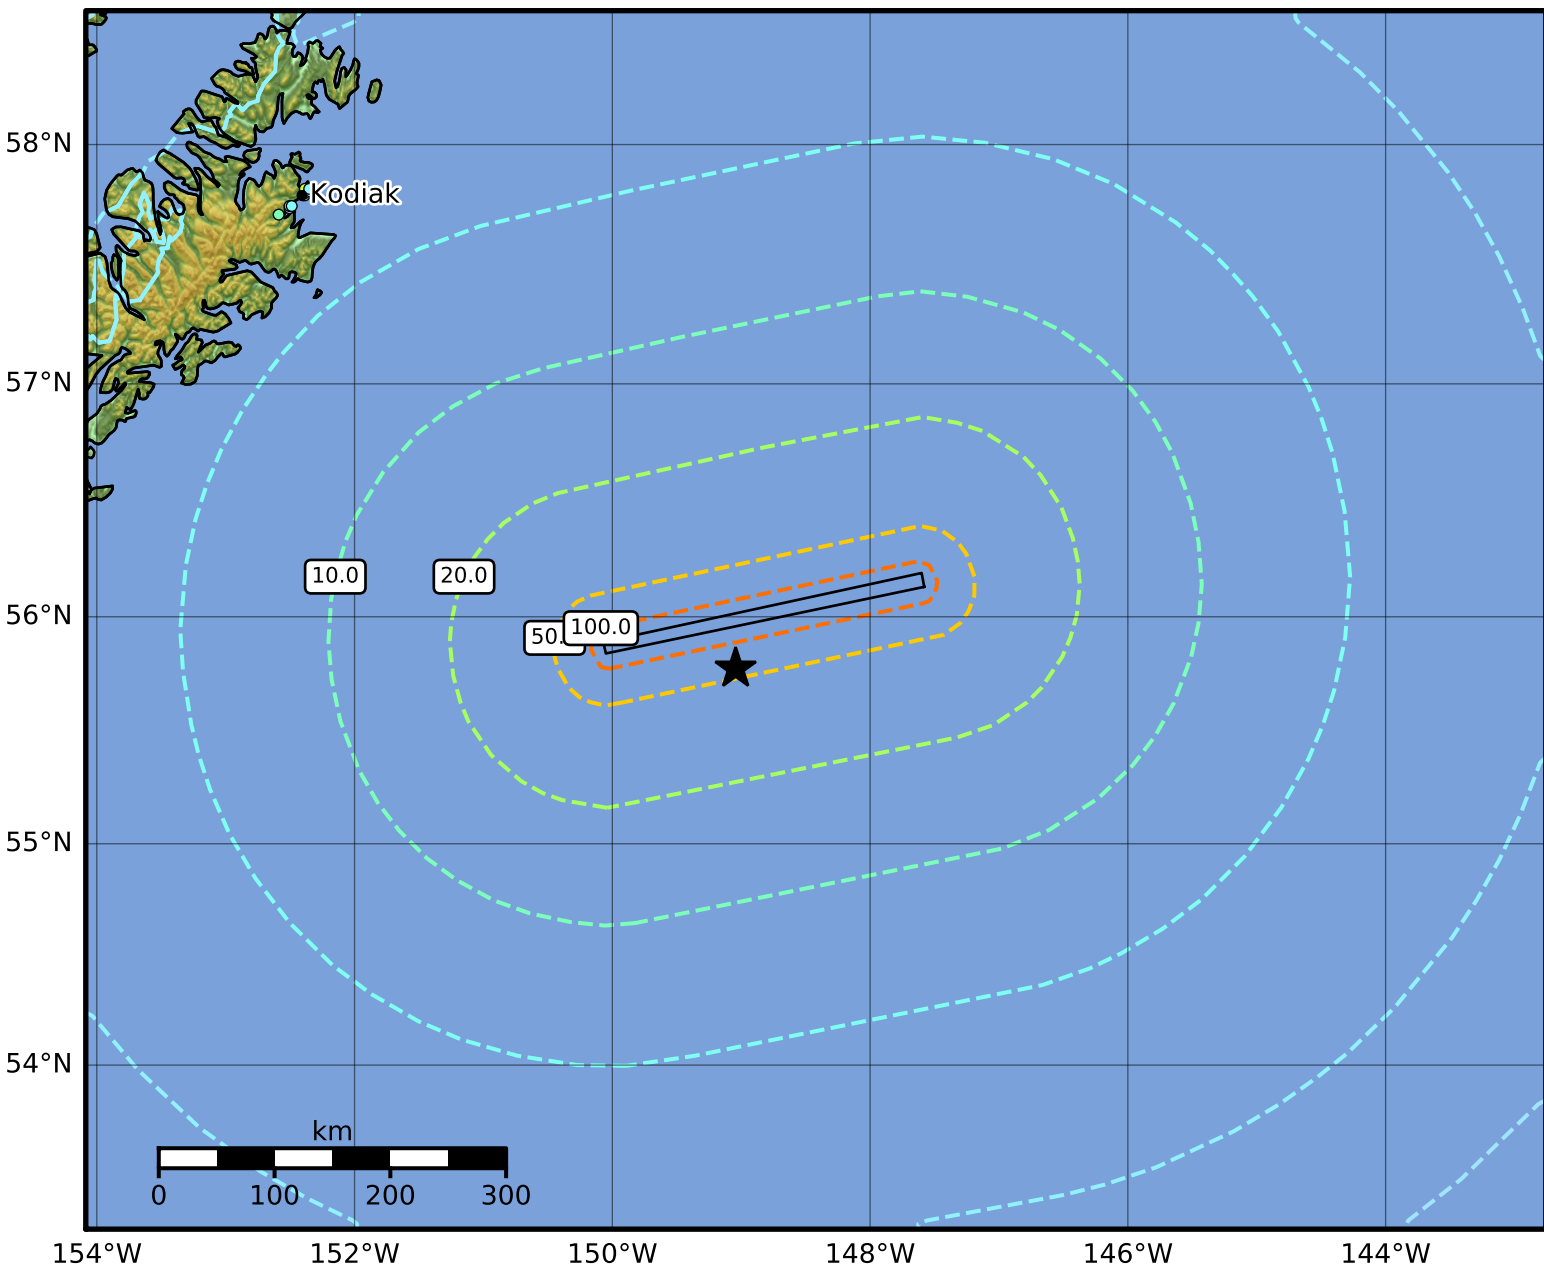

0.3 Second Peak Spectral Acceleration Map Alaska Earthquake Center  
 ShakeMap: 303 km (188 miles) SE of Kodiak  
 Jan 23, 2018 09:31:40 UTC M7.9 N55.77 W149.04 Depth: 9.7km ID:ak018126wm5v

SA(0.3) (%g)	0.1	0.2	0.5	1	2	5	10	20	50	100	200
--------------	-----	-----	-----	---	---	---	----	----	----	-----	-----

Scale based on Worden et al. (2012)

Version 2: Processed 2023-05-18T19:47:24Z

△ Seismic Instrument    ○ Reported Intensity

★ Epicenter    — Rupture