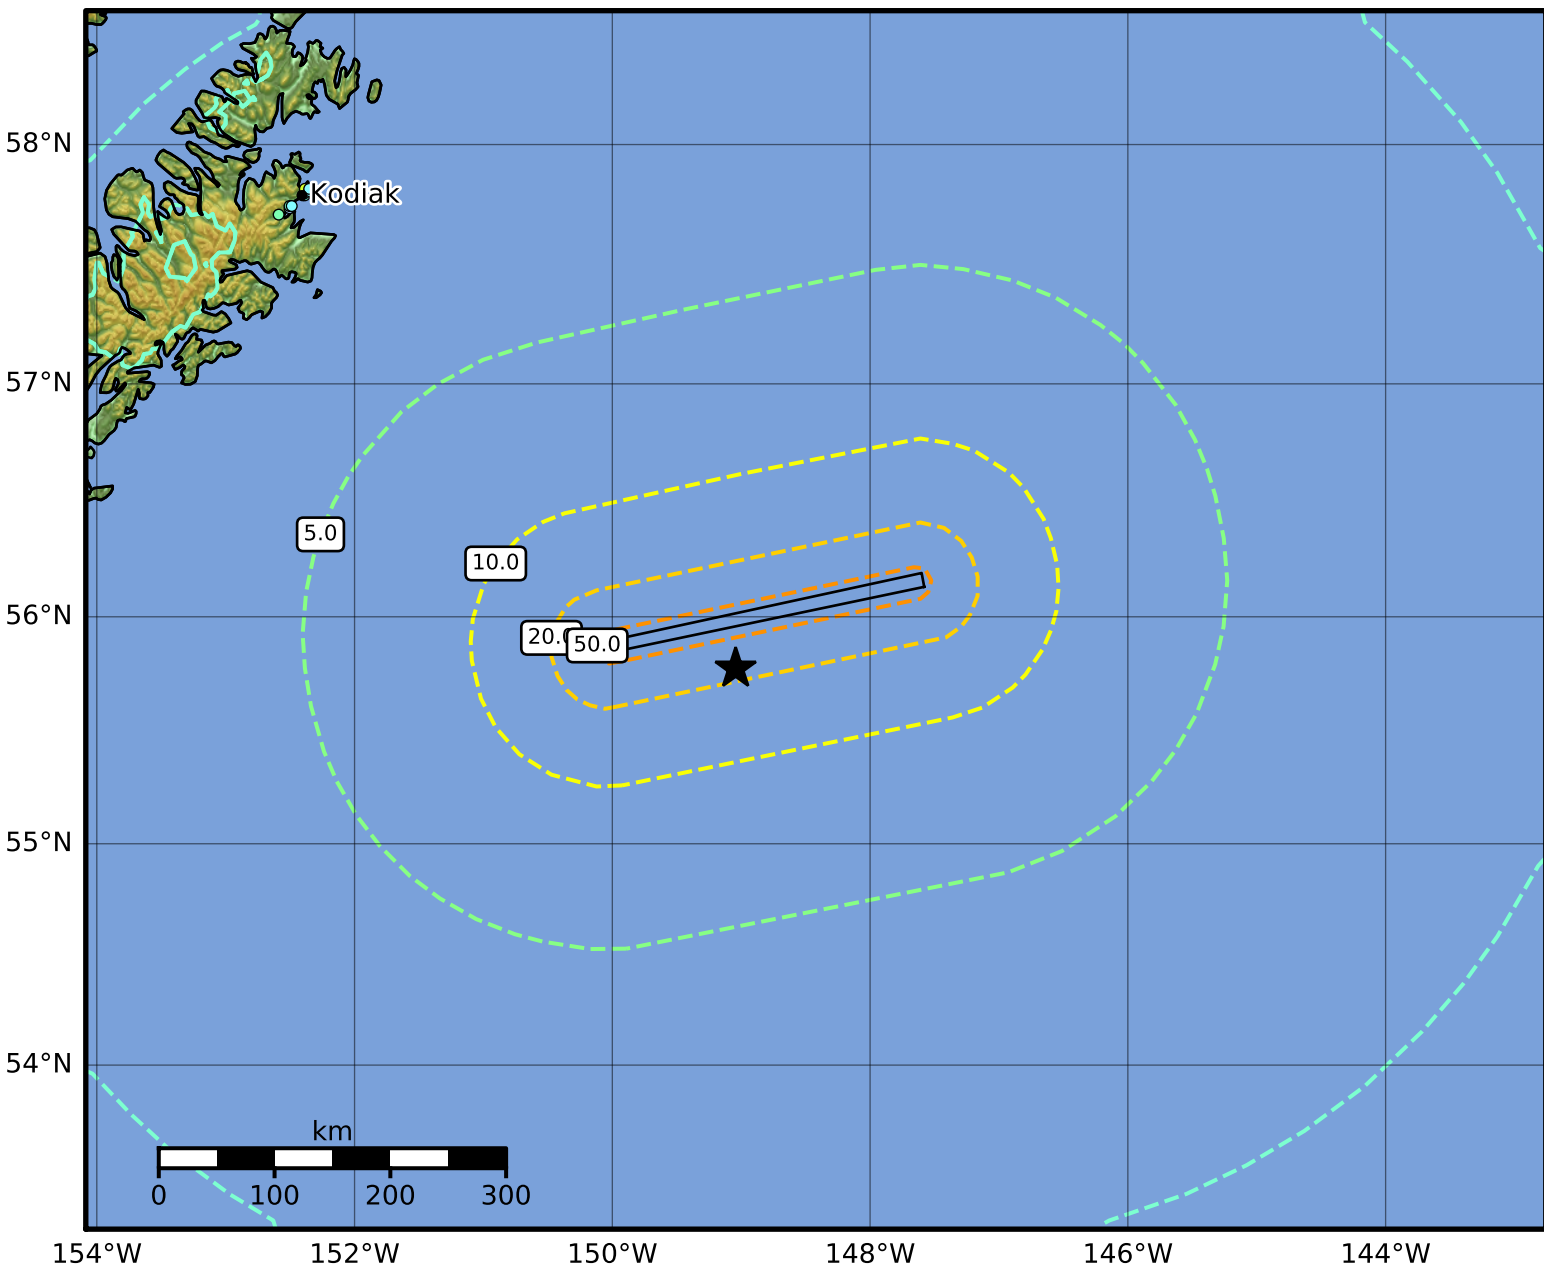

1.0 Second Peak Spectral Acceleration Map Alaska Earthquake Center
ShakeMap: 303 km (188 miles) SE of Kodiak
Jan 23, 2018 09:31:40 UTC M7.9 N55.77 W149.04 Depth: 9.7km ID:ak018126wm5v

SA(1.0) (%g)	0.1	0.2	0.5	1	2	5	10	20	50	100	200
--------------	-----	-----	-----	---	---	---	----	----	----	-----	-----

Scale based on Worden et al. (2012)

Version 2: Processed 2023-05-18T19:47:24Z

△ Seismic Instrument ○ Reported Intensity

★ Epicenter — Rupture