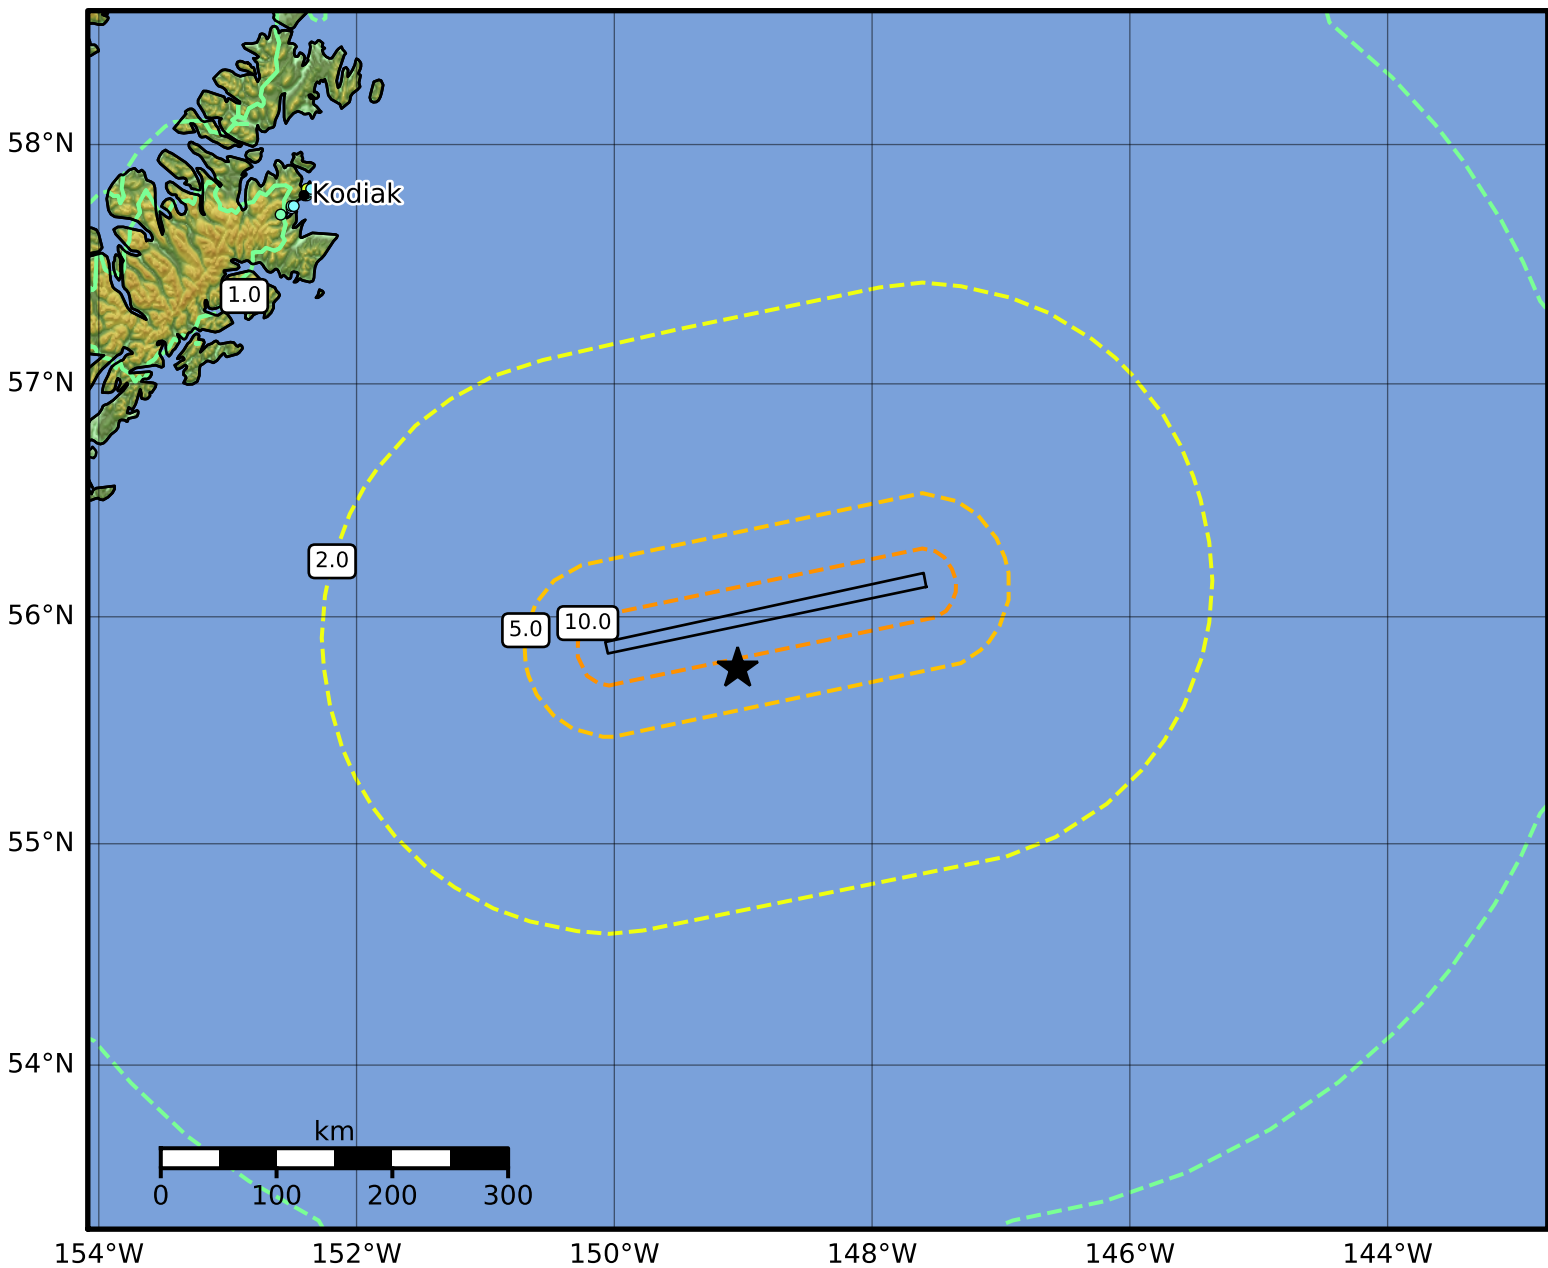

3.0 Second Peak Spectral Acceleration Map Alaska Earthquake Center
ShakeMap: 303 km (188 miles) SE of Kodiak
Jan 23, 2018 09:31:40 UTC M7.9 N55.77 W149.04 Depth: 9.7km ID:ak018126wm5v

SA(3.0) (%g)	0.1	0.2	0.5	1	2	5	10	20	50
--------------	-----	-----	-----	---	---	---	----	----	----

Scale based on Worden et al. (2012)

Version 2: Processed 2023-05-18T19:47:24Z

△ Seismic Instrument ○ Reported Intensity

★ Epicenter — Rupture