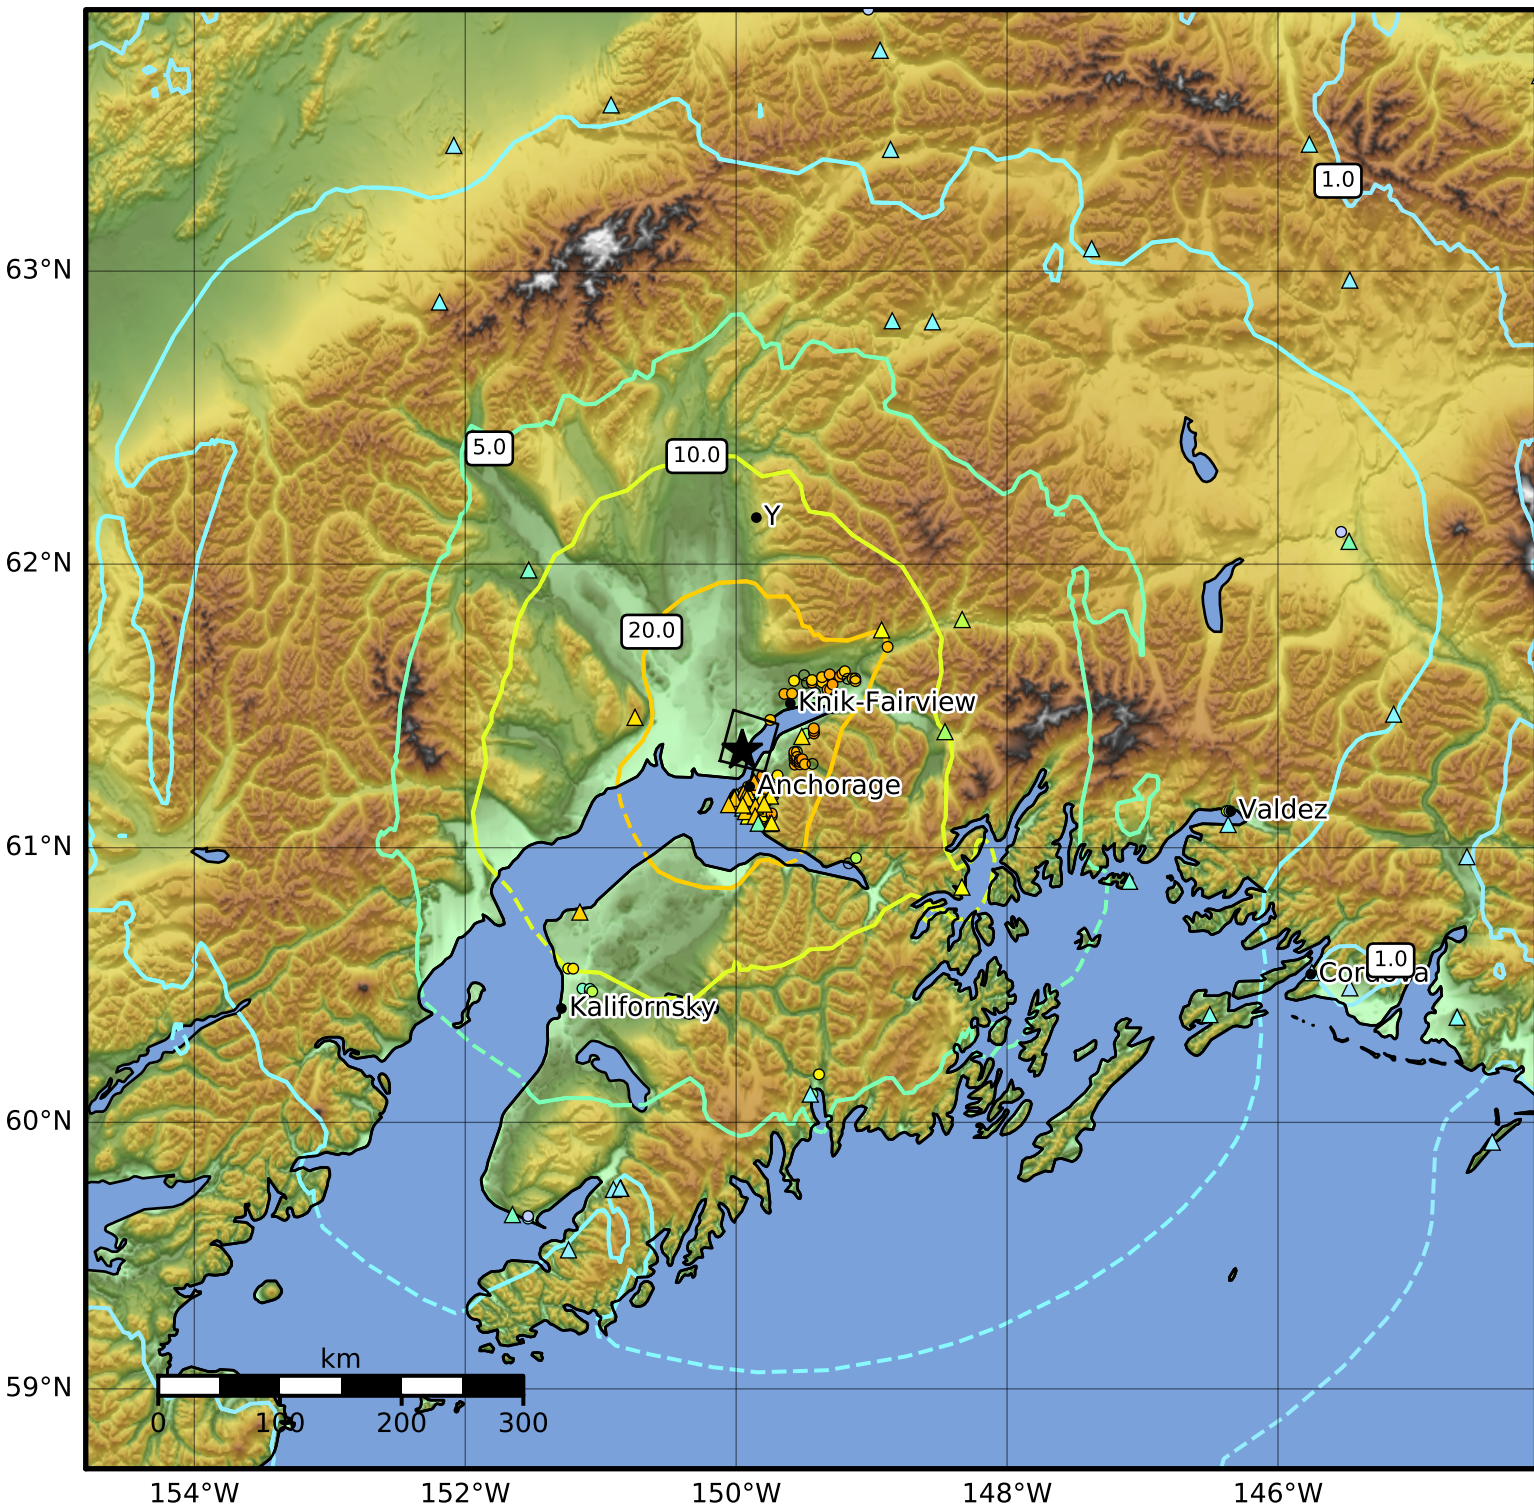

Peak Ground Acceleration Map Alaska Earthquake Center
 ShakeMap: 14 km (9 miles) NW of Elmendorf AFB
 Nov 30, 2018 17:29:29 UTC M7.1 N61.35 W149.96 Depth: 46.7km ID:ak018fcnsk91

PGA (%g)	0.1	0.2	0.5	1	2	5	10	20	50	100	200
----------	-----	-----	-----	---	---	---	----	----	----	-----	-----

Scale based on Worden et al. (2012)

△ Seismic Instrument ○ Reported Intensity

★ Epicenter — Rupture

Version 4: Processed 2023-05-12T18:47:52Z