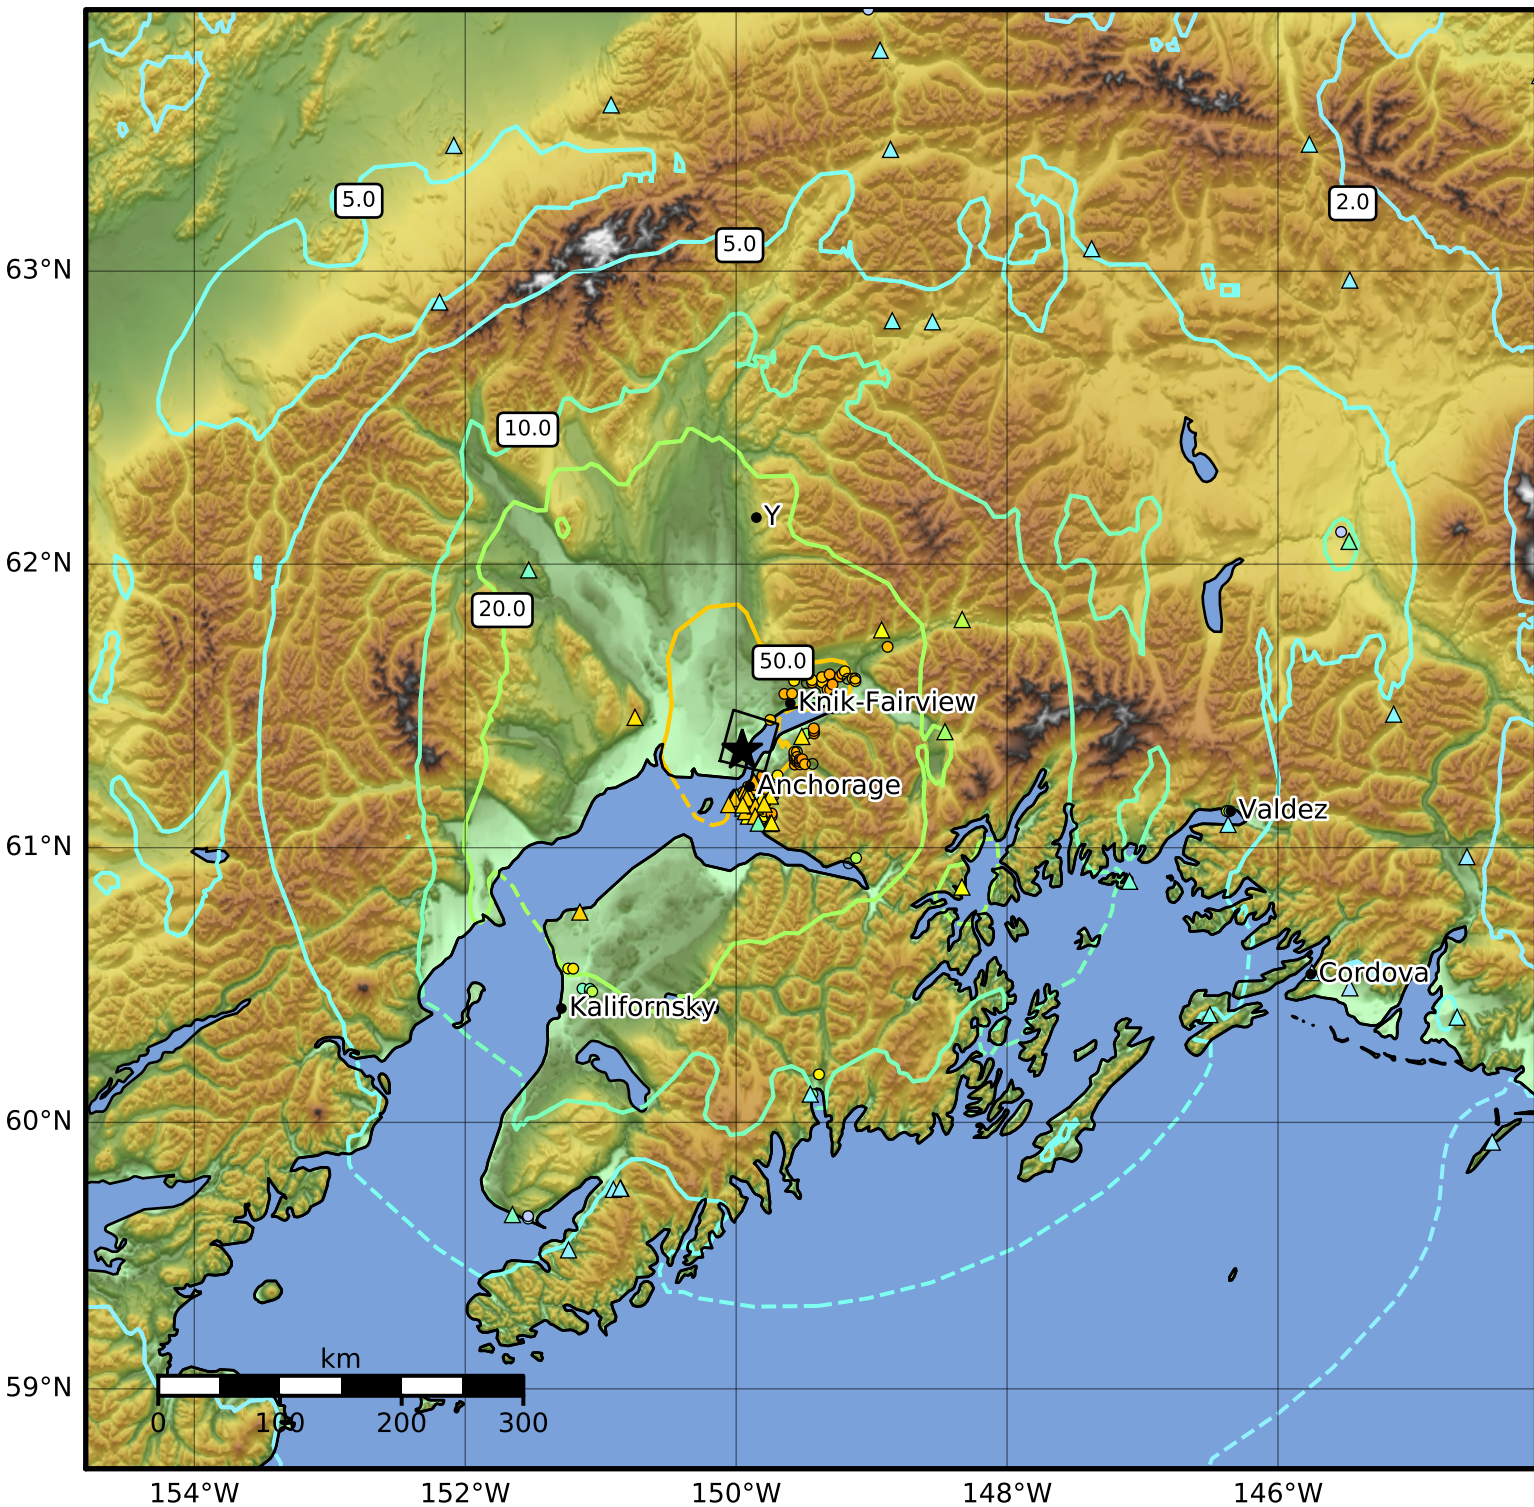

0.3 Second Peak Spectral Acceleration Map Alaska Earthquake Center  
 ShakeMap: 14 km (9 miles) NW of Elmendorf AFB  
 Nov 30, 2018 17:29:29 UTC M7.1 N61.35 W149.96 Depth: 46.7km ID:ak018fncsk91

SA(0.3) (%g)	0.1	0.2	0.5	1	2	5	10	20	50	100	200
--------------	-----	-----	-----	---	---	---	----	----	----	-----	-----

Scale based on Worden et al. (2012)

△ Seismic Instrument ○ Reported Intensity

★ Epicenter — Rupture

Version 4: Processed 2023-05-12T18:47:52Z