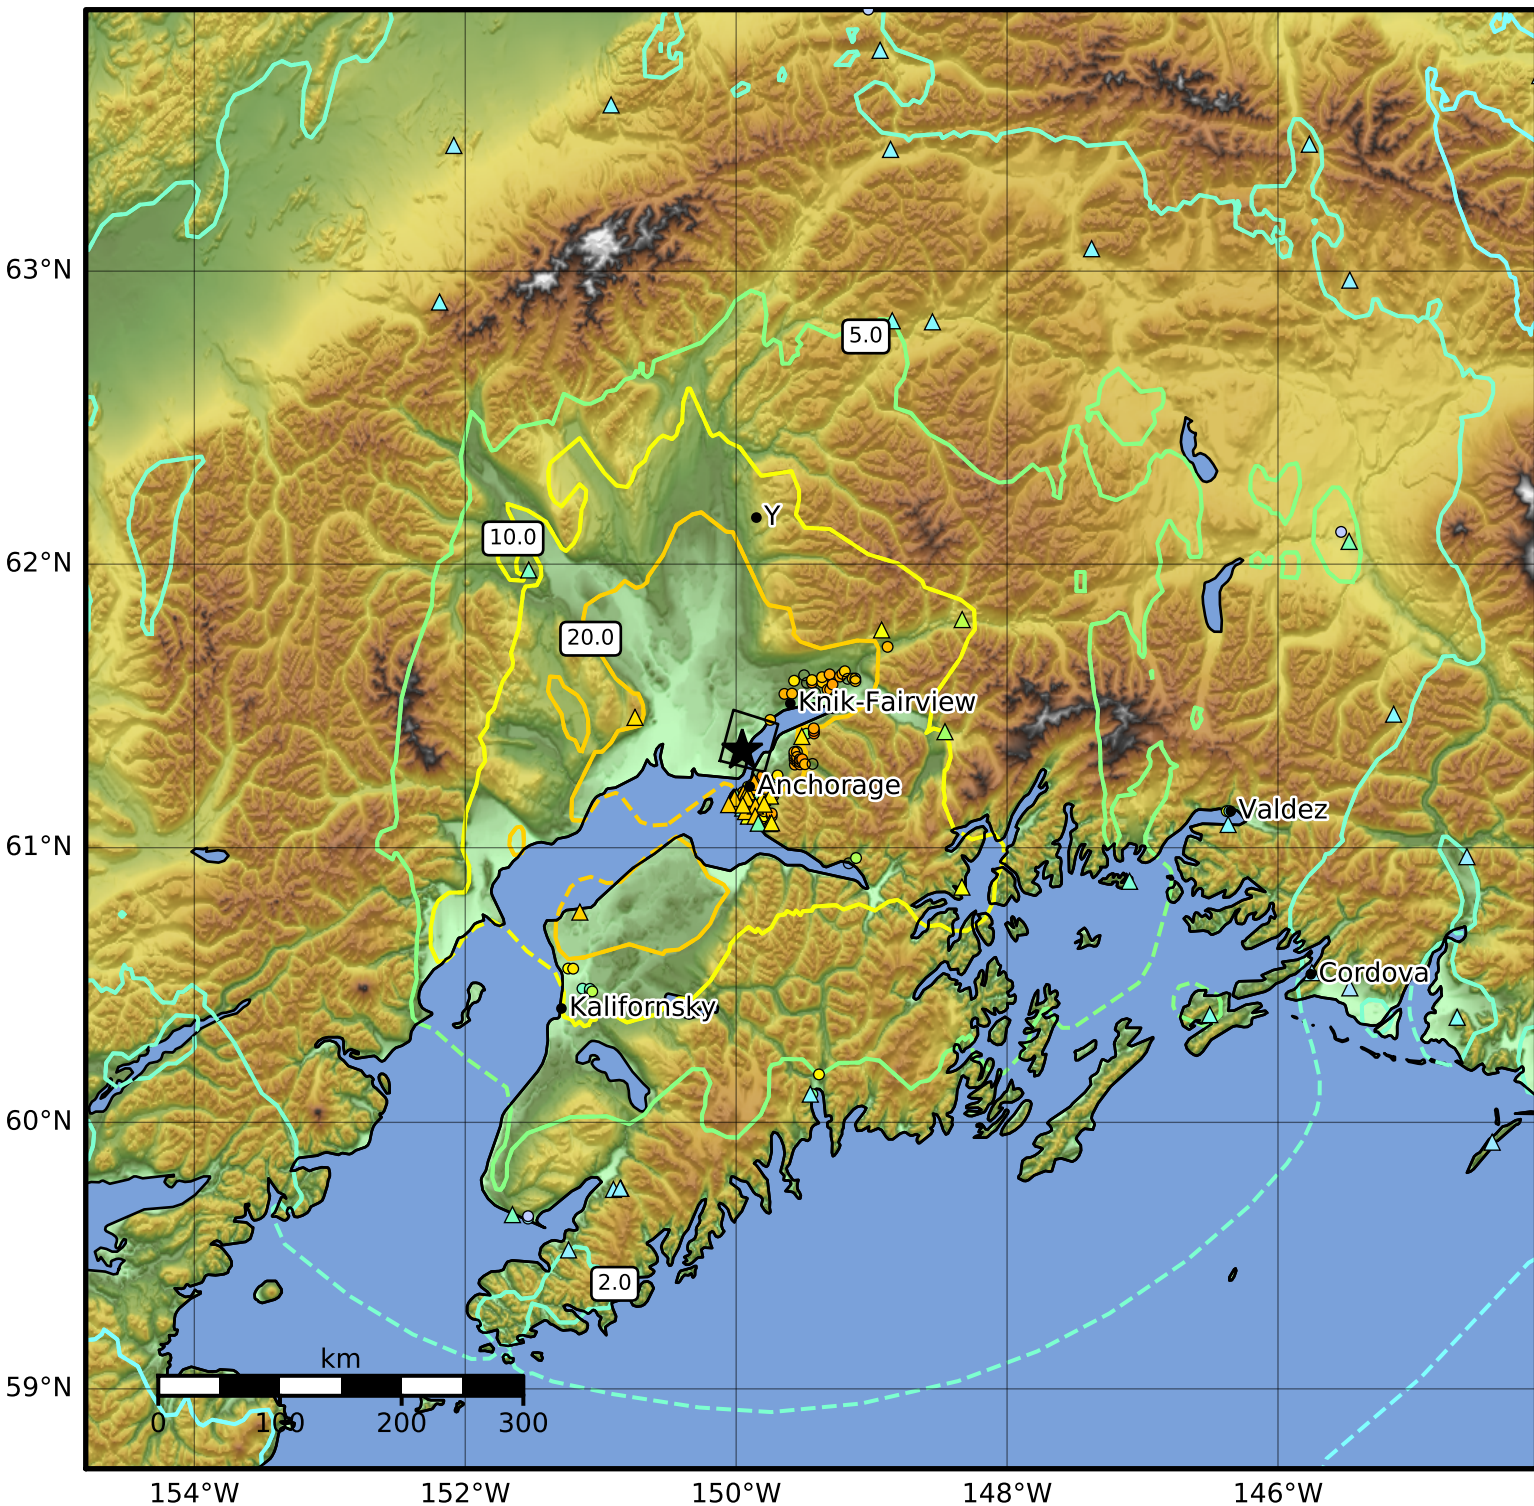

1.0 Second Peak Spectral Acceleration Map Alaska Earthquake Center
 ShakeMap: 14 km (9 miles) NW of Elmendorf AFB
 Nov 30, 2018 17:29:29 UTC M7.1 N61.35 W149.96 Depth: 46.7km ID:ak018fncsk91

SA(1.0) (%g)	0.1	0.2	0.5	1	2	5	10	20	50	100	200
--------------	-----	-----	-----	---	---	---	----	----	----	-----	-----

Scale based on Worden et al. (2012)

△ Seismic Instrument ○ Reported Intensity

Version 4: Processed 2023-05-12T18:47:52Z

★ Epicenter — Rupture