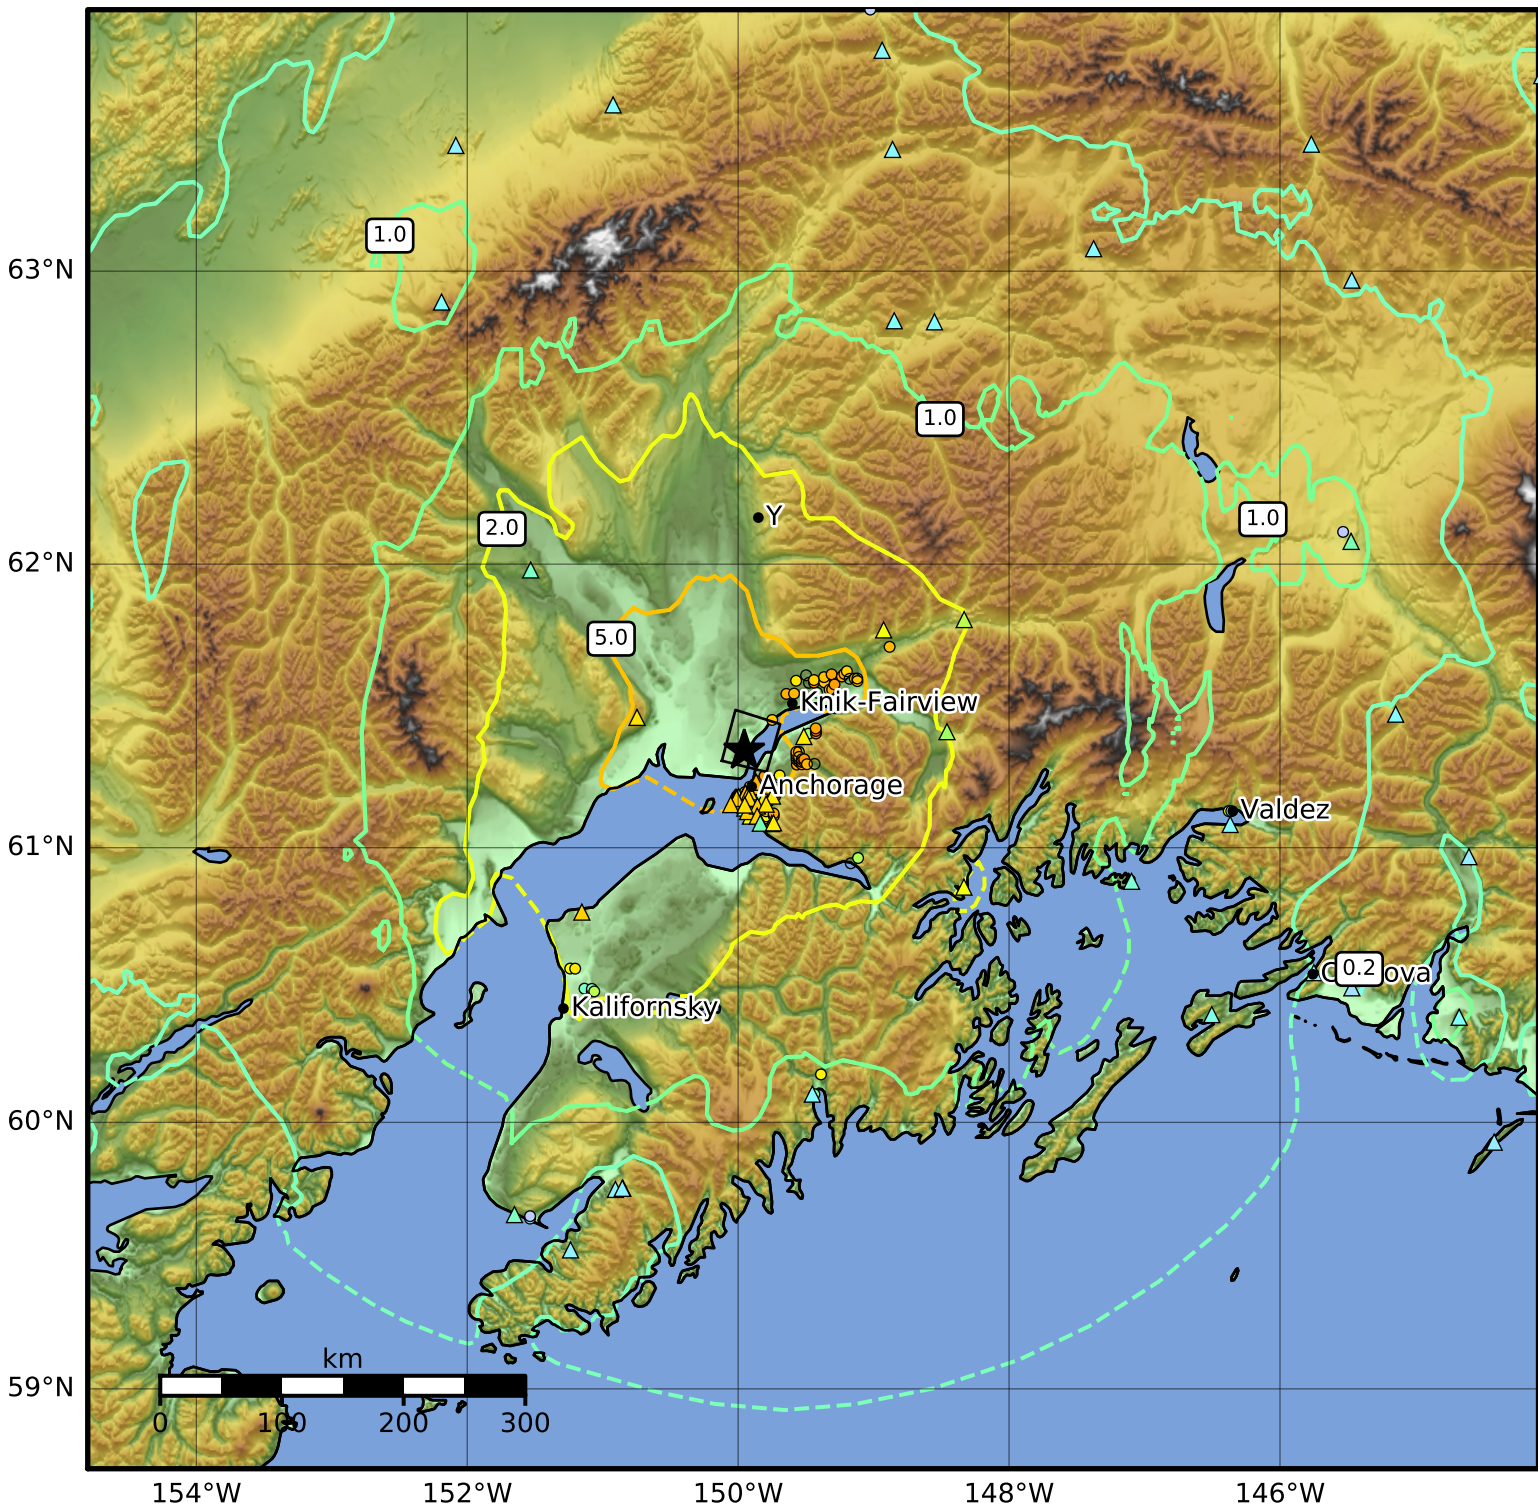

3.0 Second Peak Spectral Acceleration Map Alaska Earthquake Center
 ShakeMap: 14 km (9 miles) NW of Elmendorf AFB
 Nov 30, 2018 17:29:29 UTC M7.1 N61.35 W149.96 Depth: 46.7km ID:ak018fcnsk91

Scale based on Worden et al. (2012)

△ Seismic Instrument ○ Reported Intensity

★ Epicenter

— Rupture

Version 4: Processed 2023-05-12T18:47:52Z