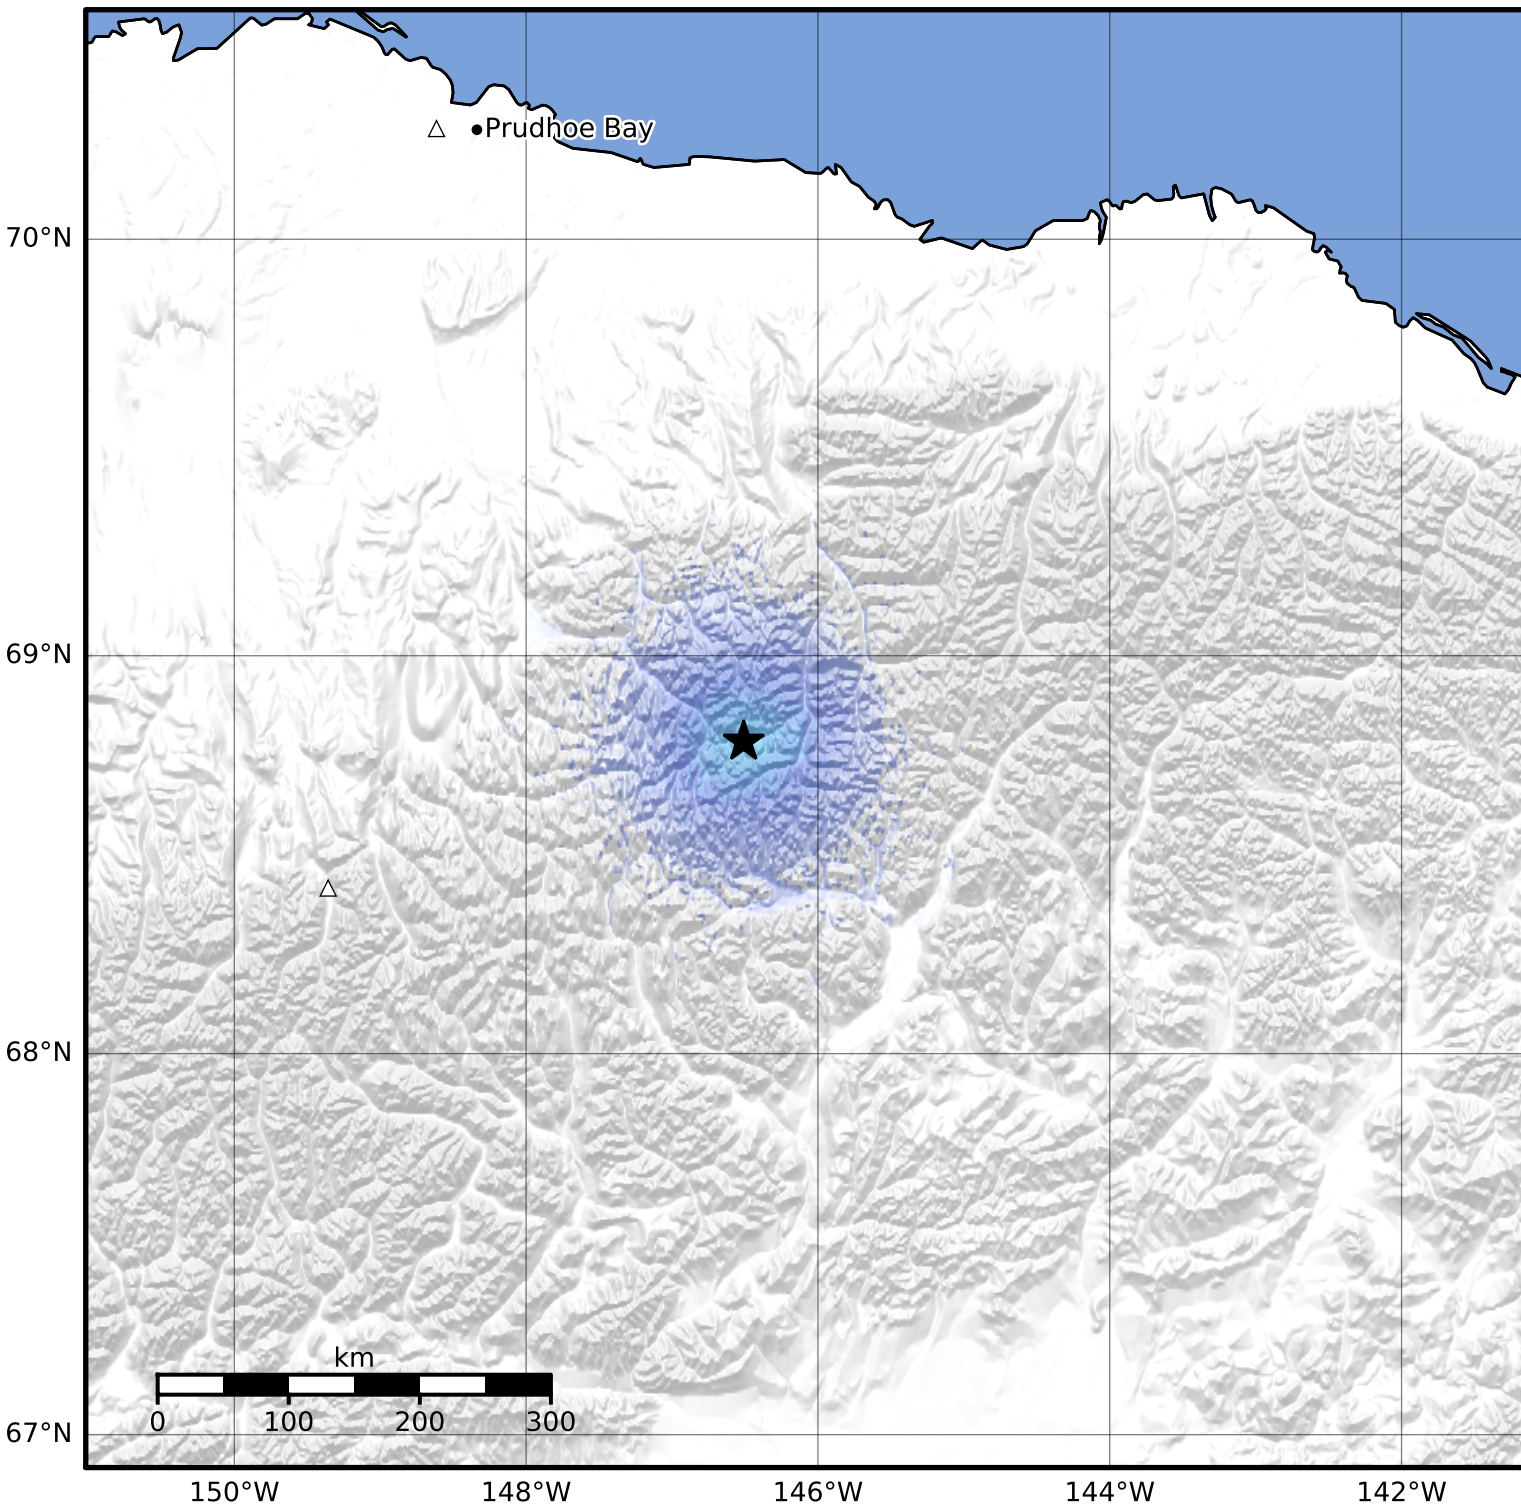

Macroseismic Intensity Map Alaska Earthquake Center
 ShakeMap: 84 km (52 miles) NNW of Arctic Village
 Sep 05, 2019 18:00:57 UTC M3.5 N68.79 W146.51 Depth: 15.1km ID:ak019befzsu6

SHAKING	Not felt	Weak	Light	Moderate	Strong	Very strong	Severe	Violent	Extreme
DAMAGE	None	None	None	Very light	Light	Moderate	Moderate/heavy	Heavy	Very heavy
PGA(%g)	<0.0464	0.297	2.76	6.2	11.5	21.5	40.1	74.7	>139
PGV(cm/s)	<0.0215	0.135	1.41	4.65	9.64	20	41.4	85.8	>178
INTENSITY	I	II-III	IV	V	VI	VII	VIII	IX	X+

Scale based on Worden et al. (2012)

Version 1: Processed 2023-05-11T19:37:52Z

△ Seismic Instrument ○ Reported Intensity

★ Epicenter