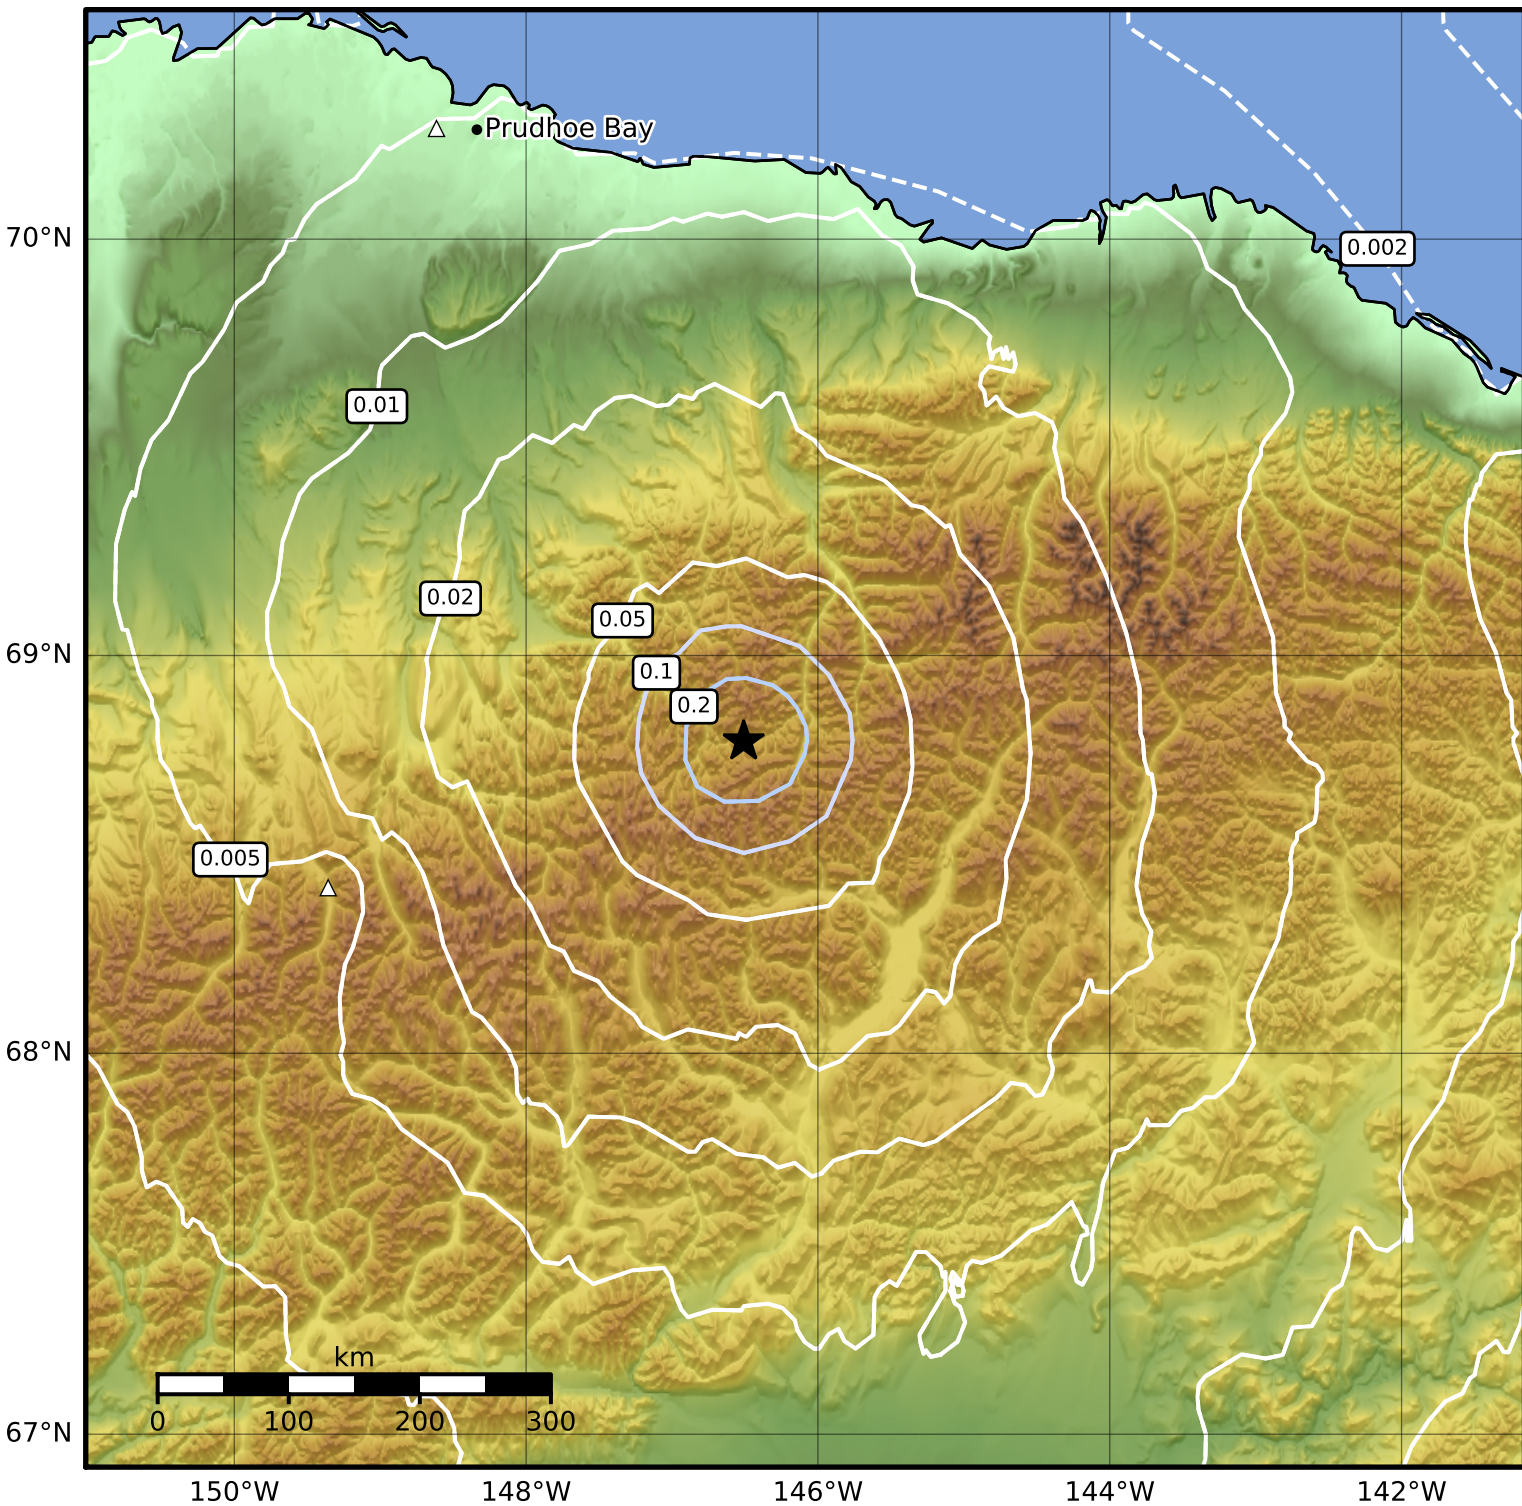

Peak Ground Acceleration Map Alaska Earthquake Center
 ShakeMap: 84 km (52 miles) NNW of Arctic Village
 Sep 05, 2019 18:00:57 UTC M3.5 N68.79 W146.51 Depth: 15.1km ID:ak019befzsu6

PGA (%g)	0.1	0.2	0.5	1	2	5	10	20	50	100	200
----------	-----	-----	-----	---	---	---	----	----	----	-----	-----

Scale based on Worden et al. (2012)

△ Seismic Instrument ○ Reported Intensity

★ Epicenter

Version 1: Processed 2023-05-11T19:37:52Z