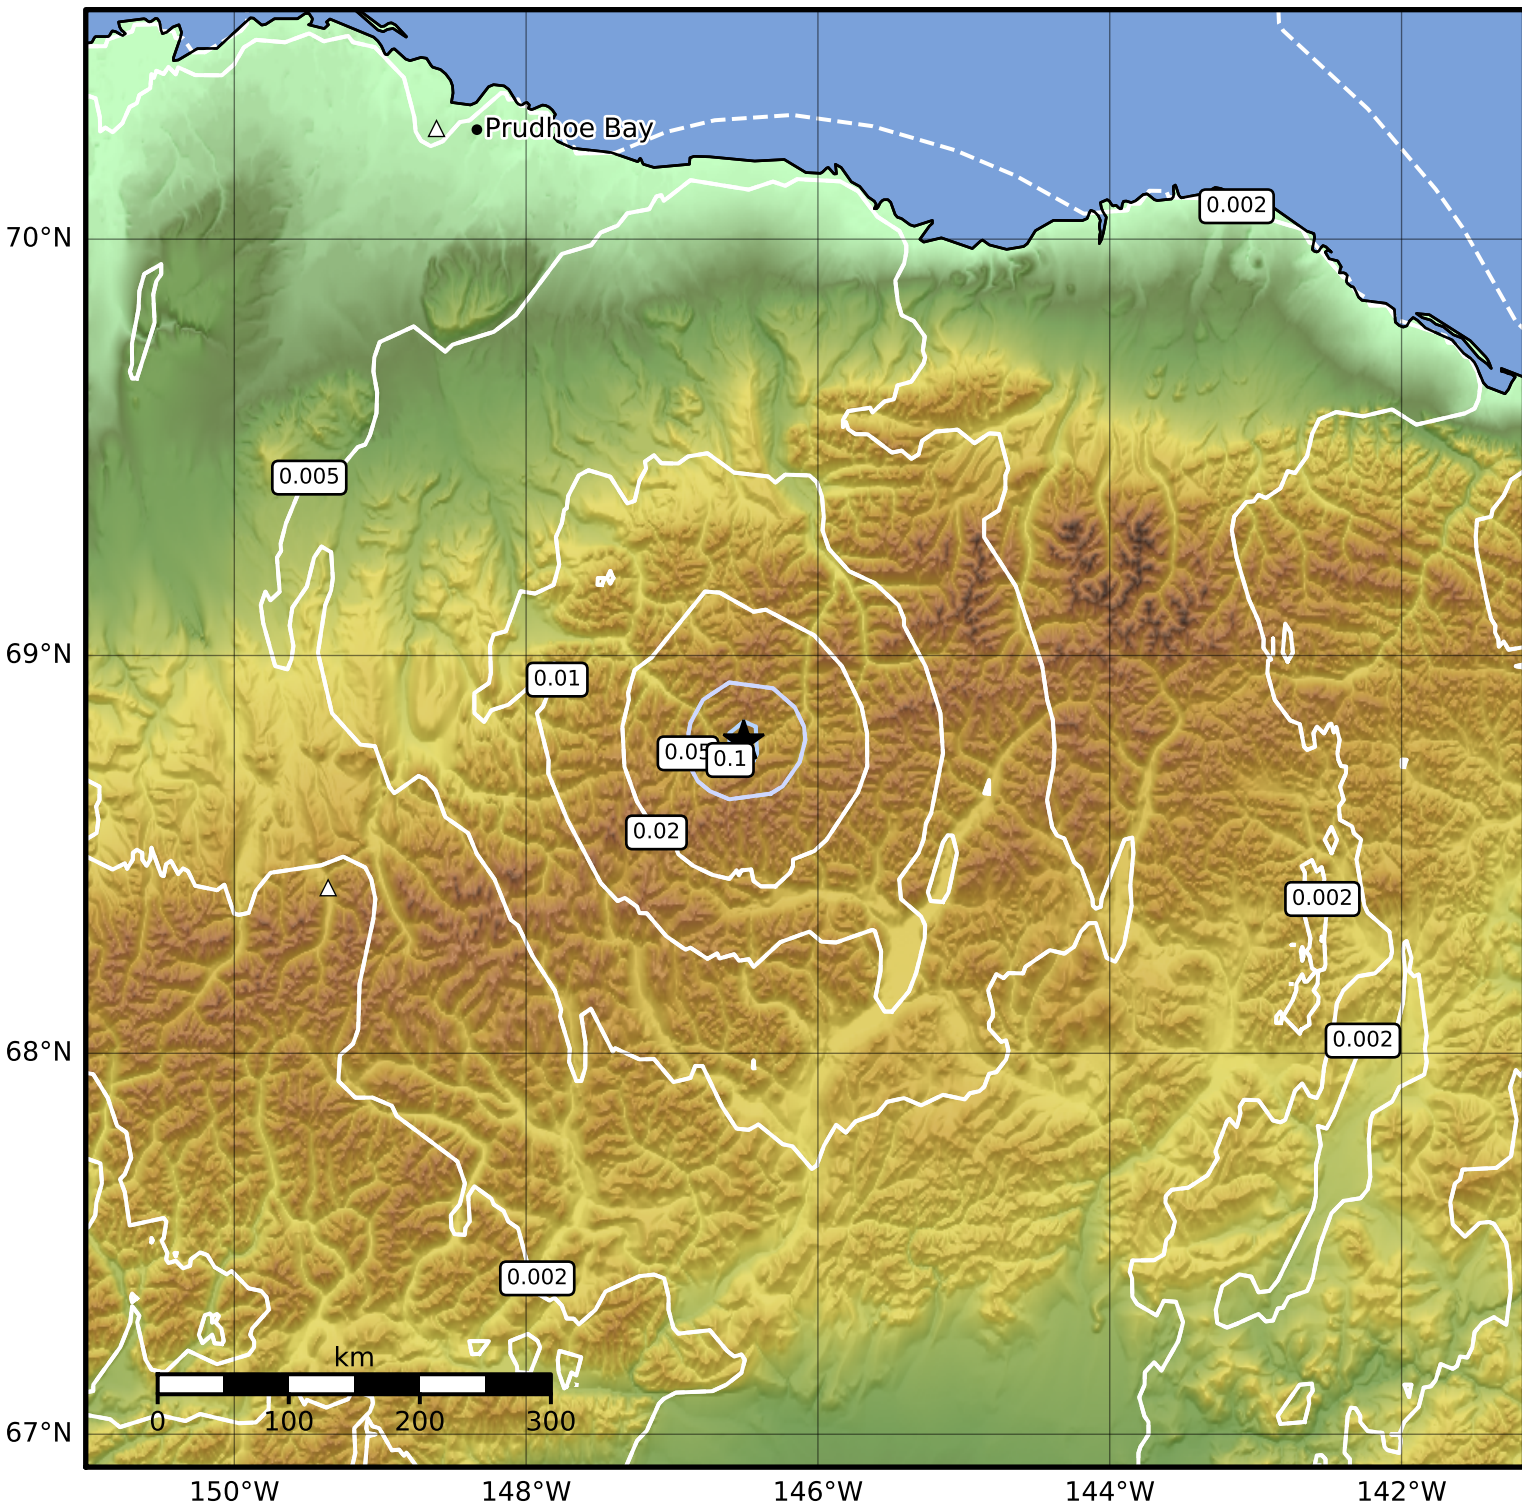

Peak Ground Velocity Map Alaska Earthquake Center
 ShakeMap: 84 km (52 miles) NNW of Arctic Village
 Sep 05, 2019 18:00:57 UTC M3.5 N68.79 W146.51 Depth: 15.1km ID:ak019befzsu6

| PGV (cm/s) | 0.1 | 0.2 | 0.5 | 1 | 2 | 5 | 10 | 20 | 50 | 100 | 200 |
|------------|-----|-----|-----|---|---|---|----|----|----|-----|-----|
|------------|-----|-----|-----|---|---|---|----|----|----|-----|-----|

Scale based on Worden et al. (2012)

△ Seismic Instrument ○ Reported Intensity

★ Epicenter

Version 1: Processed 2023-05-11T19:37:52Z