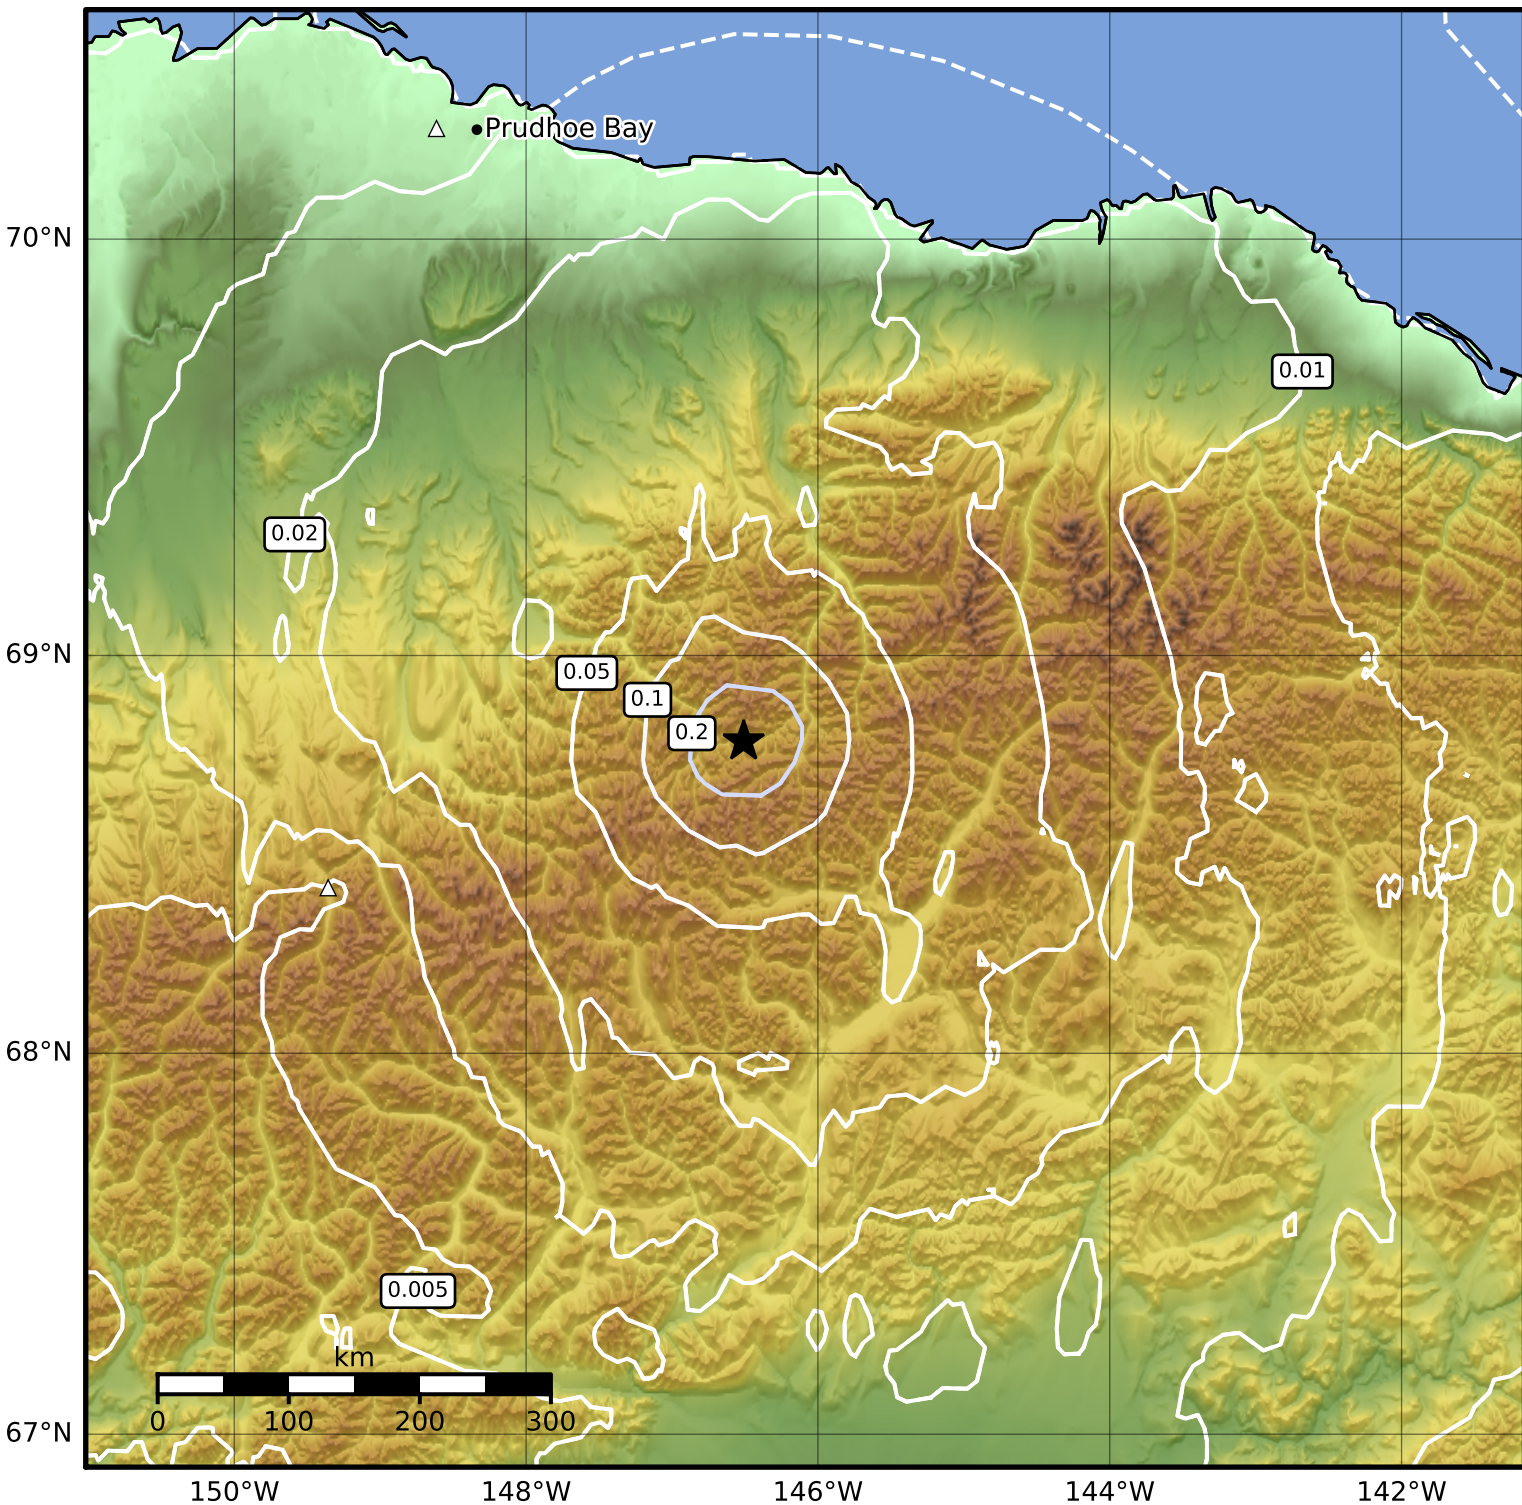

0.3 Second Peak Spectral Acceleration Map Alaska Earthquake Center
ShakeMap: 84 km (52 miles) NNW of Arctic Village
Sep 05, 2019 18:00:57 UTC M3.5 N68.79 W146.51 Depth: 15.1km ID:ak019befzsu6

SA(0.3) (%g)	0.1	0.2	0.5	1	2	5	10	20	50	100	200
--------------	-----	-----	-----	---	---	---	----	----	----	-----	-----

Scale based on Worden et al. (2012)

△ Seismic Instrument ○ Reported Intensity

★ Epicenter

Version 1: Processed 2023-05-11T19:37:52Z