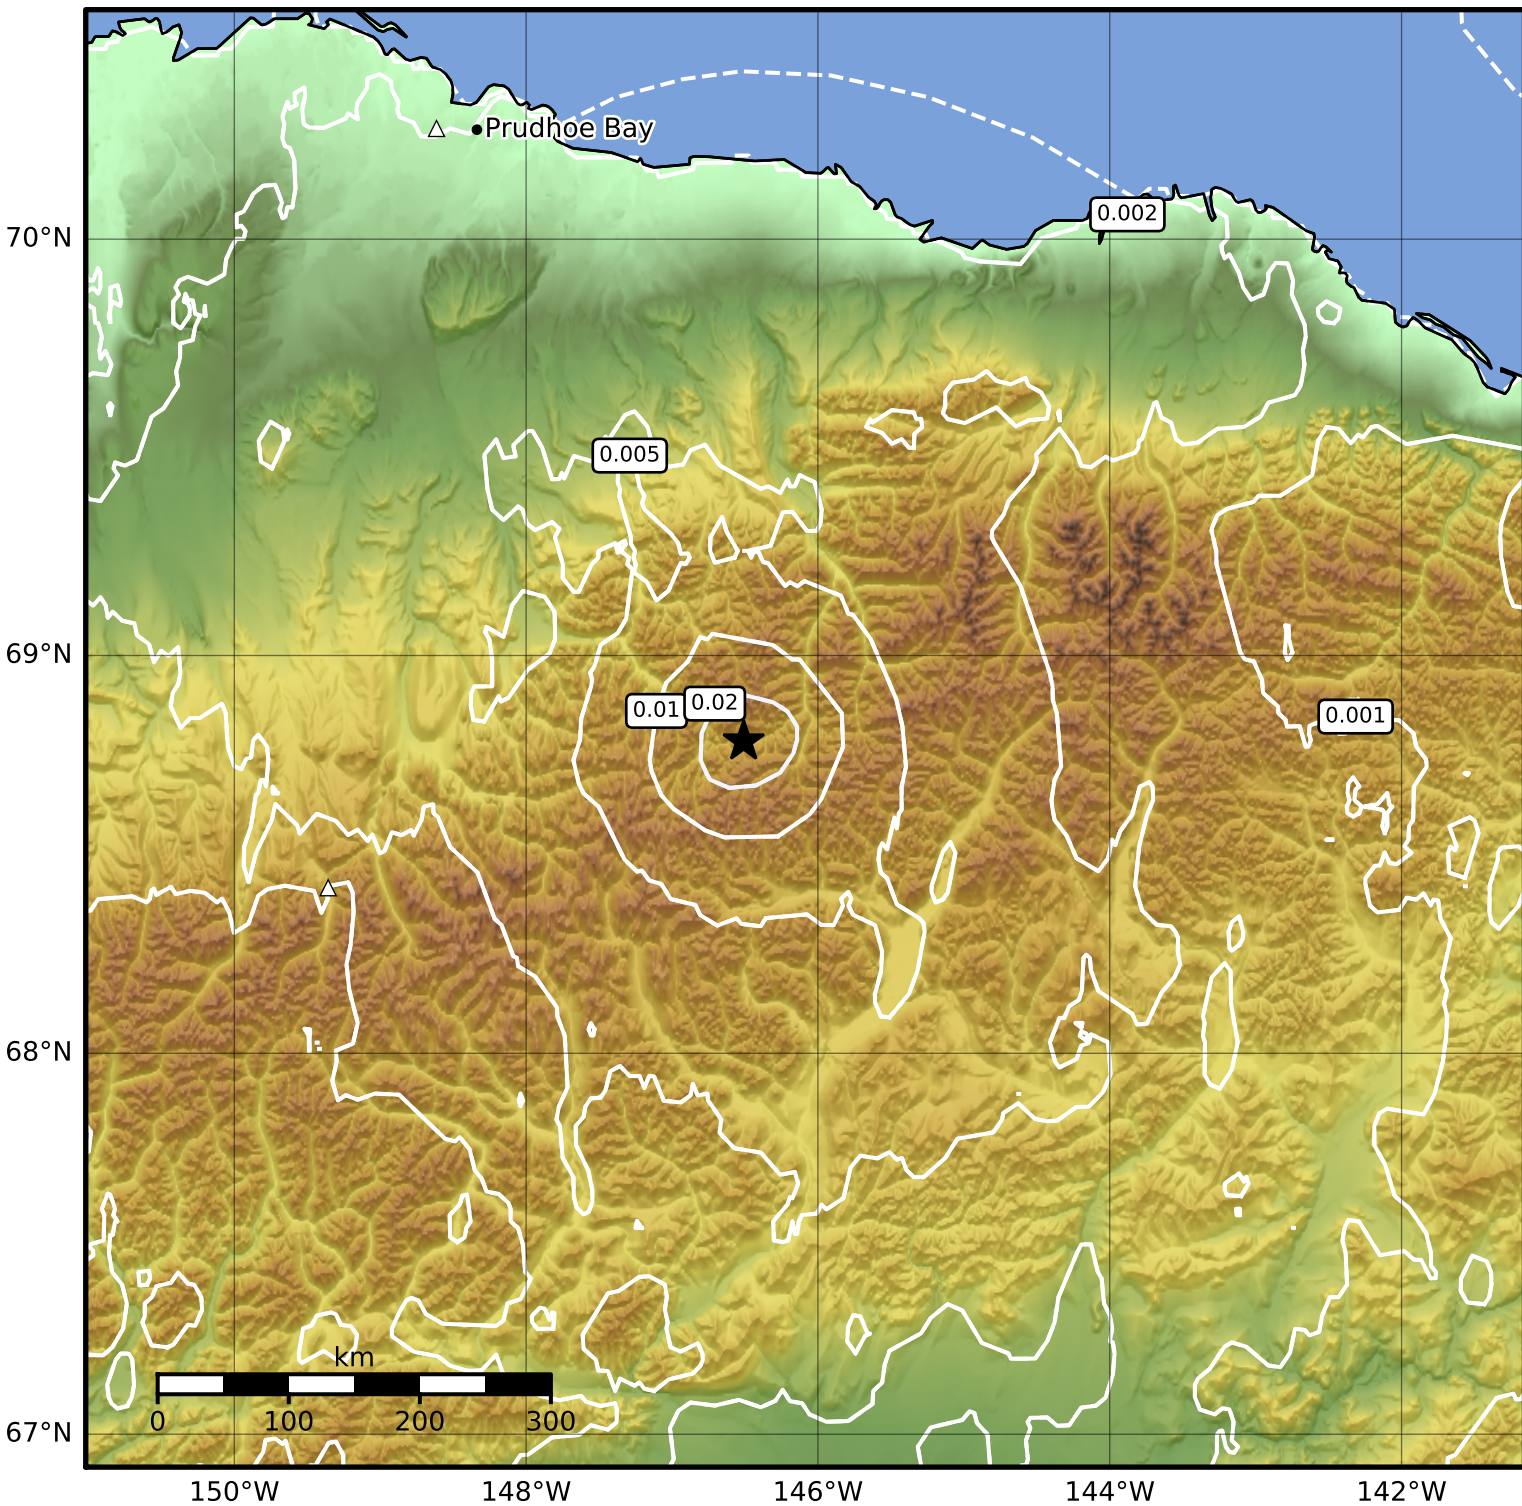

1.0 Second Peak Spectral Acceleration Map Alaska Earthquake Center
 ShakeMap: 84 km (52 miles) NNW of Arctic Village
 Sep 05, 2019 18:00:57 UTC M3.5 N68.79 W146.51 Depth: 15.1km ID:ak019befzsu6

SA(1.0) (%g)	0.1	0.2	0.5	1	2	5	10	20	50	100	200
--------------	-----	-----	-----	---	---	---	----	----	----	-----	-----

Scale based on Worden et al. (2012)

△ Seismic Instrument ○ Reported Intensity

★ Epicenter

Version 1: Processed 2023-05-11T19:37:52Z