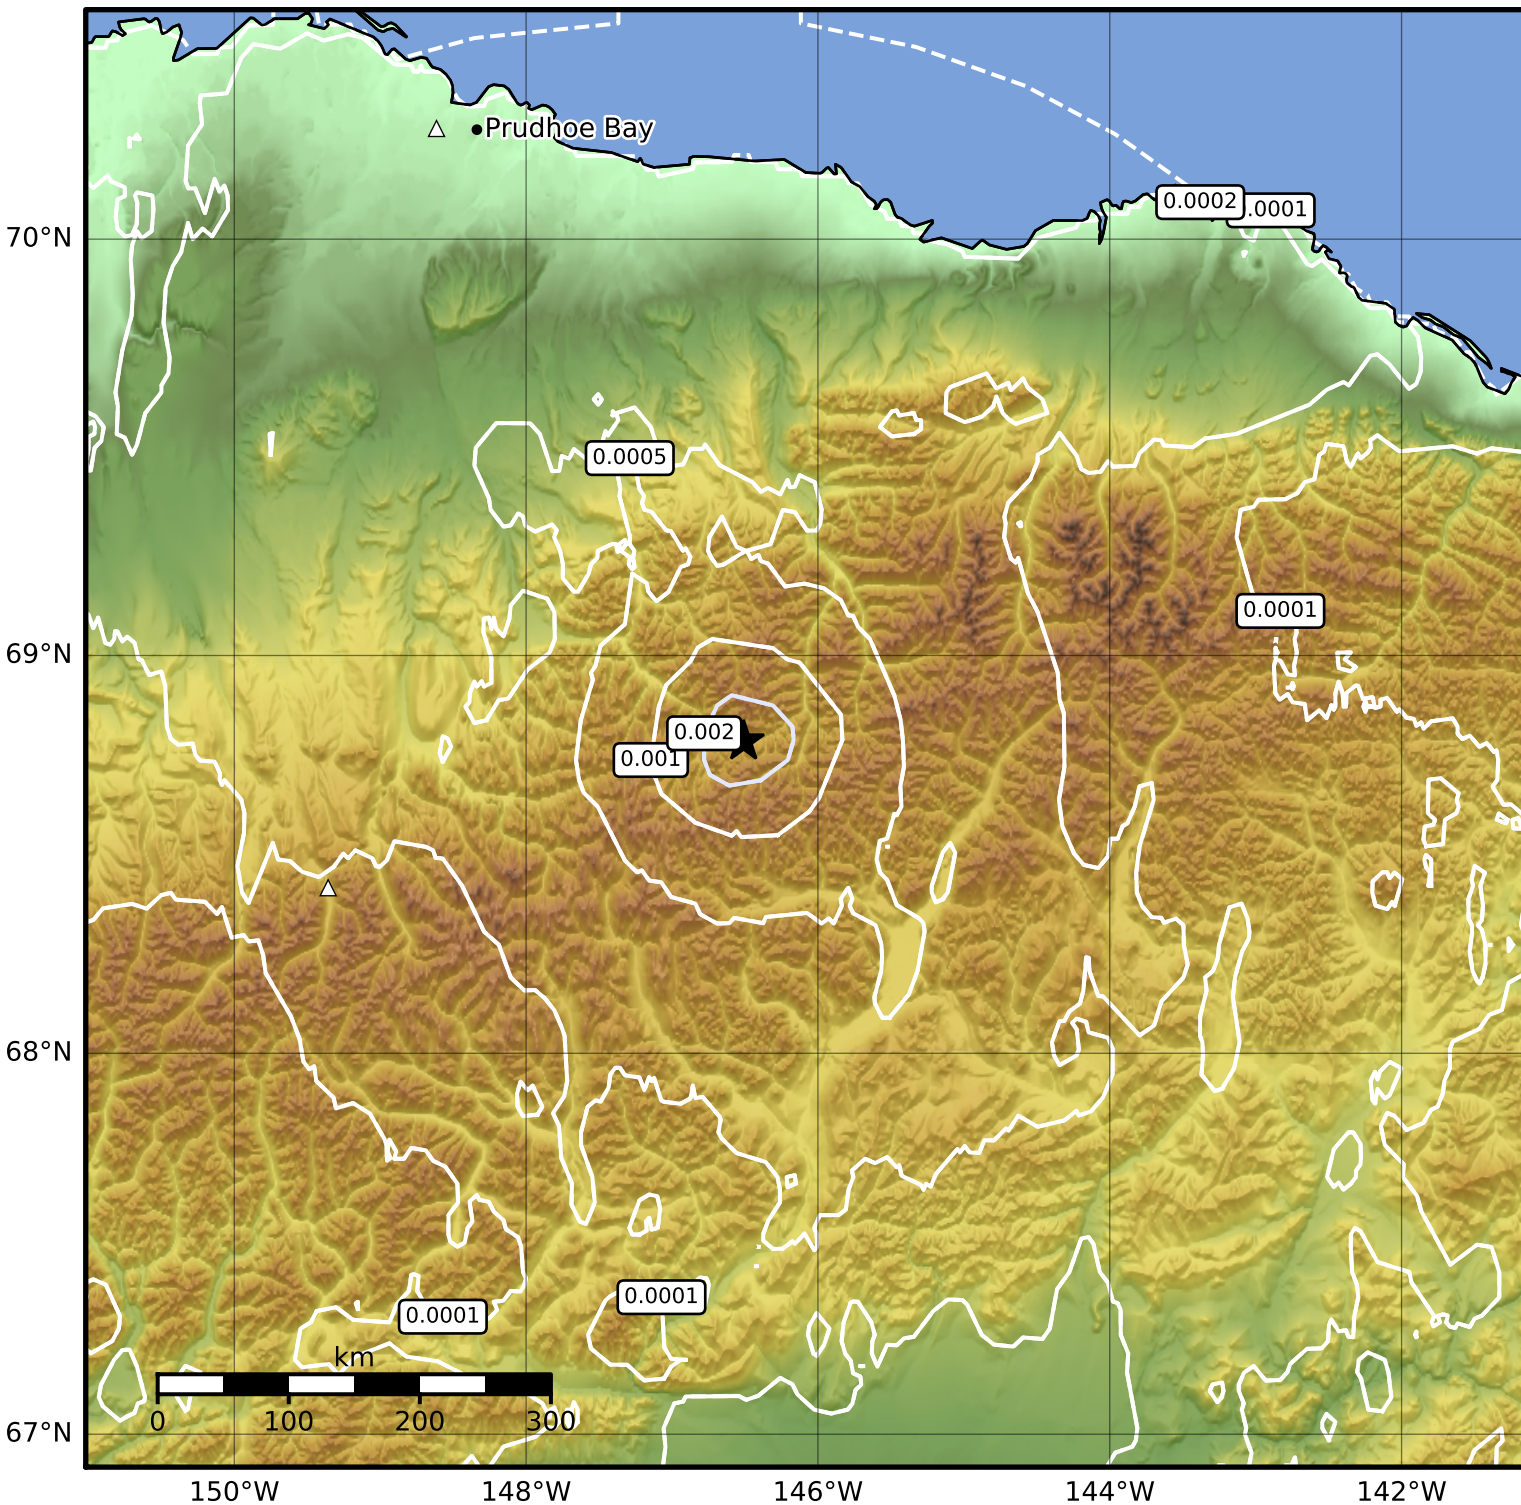

3.0 Second Peak Spectral Acceleration Map Alaska Earthquake Center
ShakeMap: 84 km (52 miles) NNW of Arctic Village
Sep 05, 2019 18:00:57 UTC M3.5 N68.79 W146.51 Depth: 15.1km ID:ak019befzsu6

SA(3.0) (%g) 0.1 0.2 0.5 1 2 5 10 20 50

Scale based on Worden et al. (2012)

△ Seismic Instrument ○ Reported Intensity

★ Epicenter

Version 1: Processed 2023-05-11T19:37:52Z