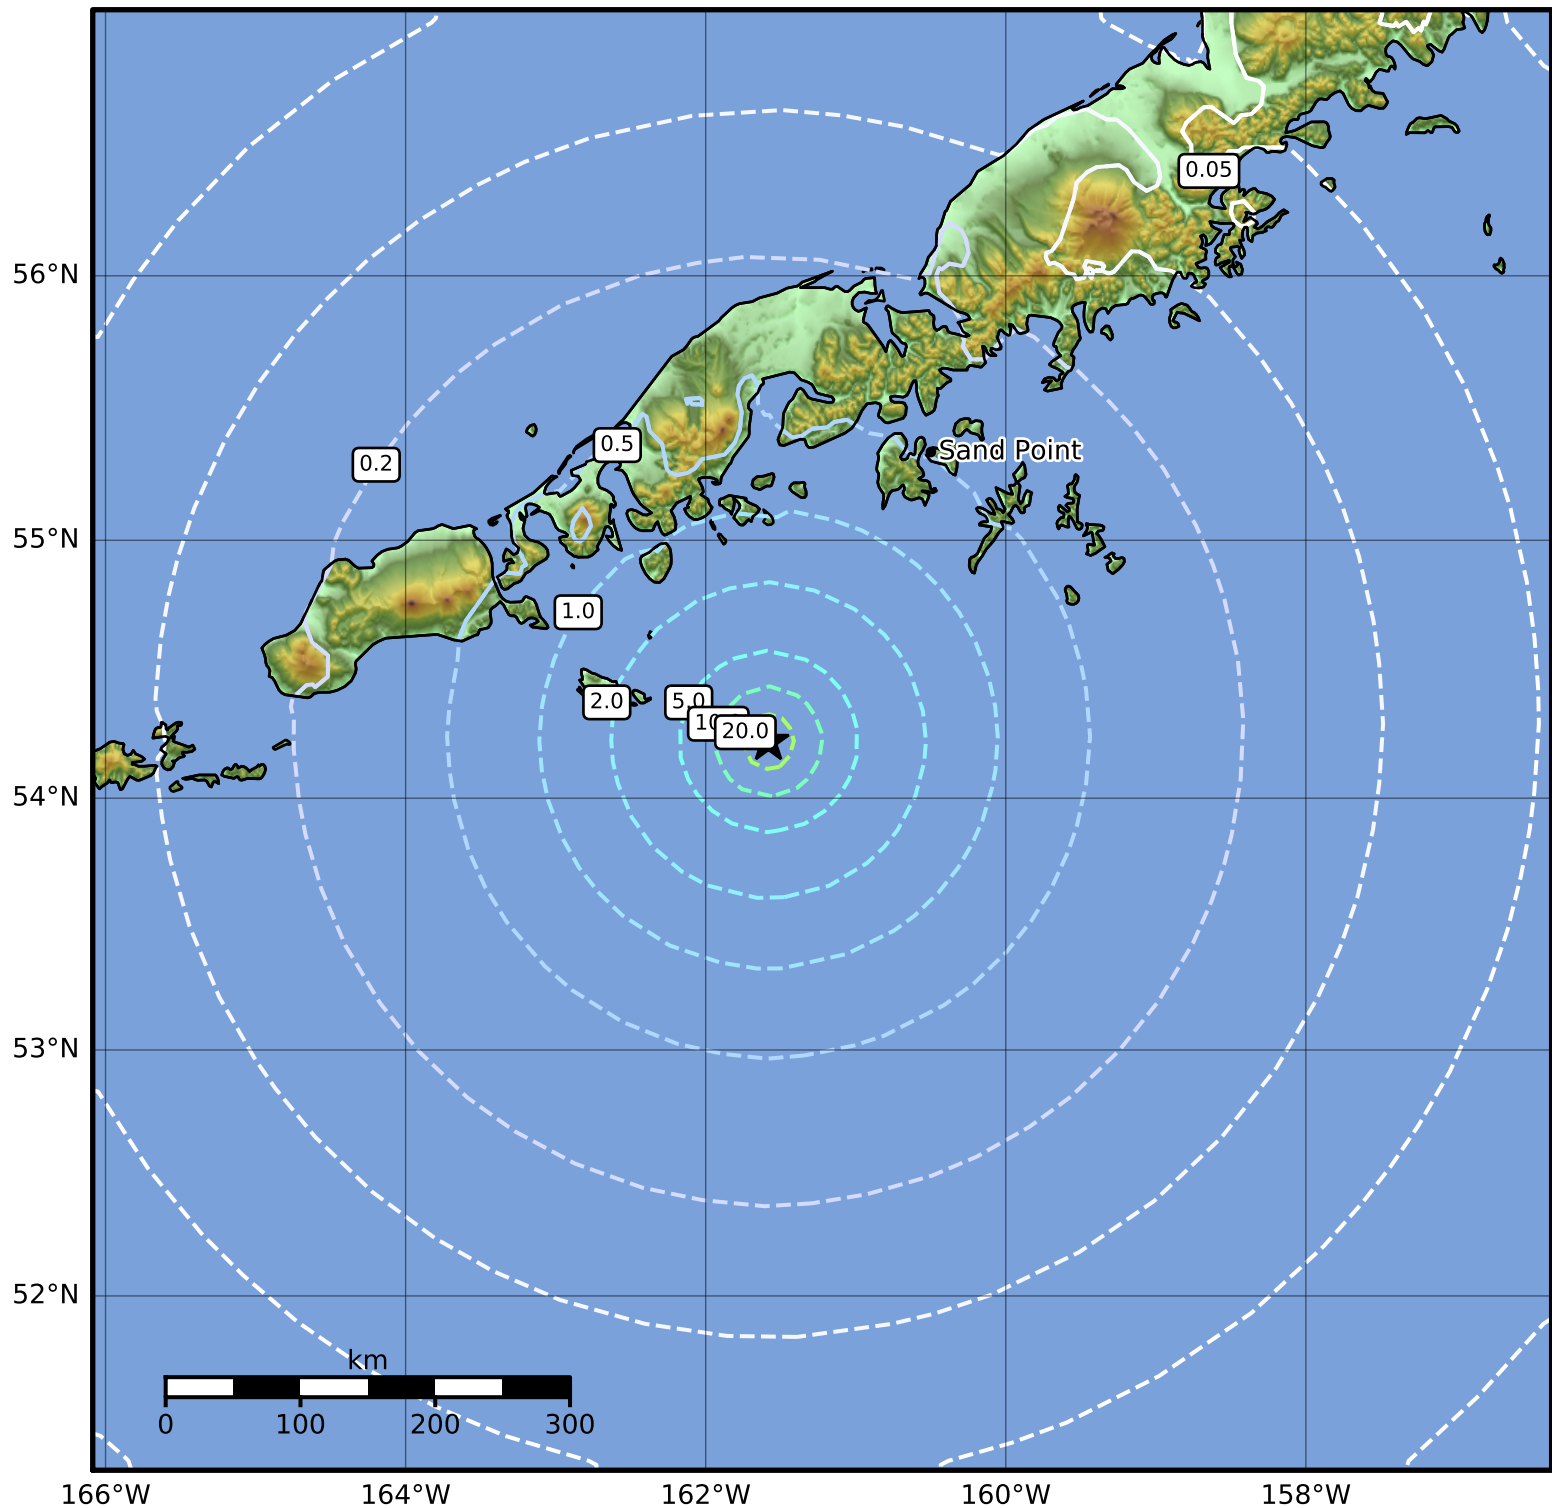

0.3 Second Peak Spectral Acceleration Map Alaska Earthquake Center  
 ShakeMap: 104 km (65 miles) SSE of King Cove  
 Feb 03, 2022 23:53:31 UTC M5.4 N54.22 W161.58 Depth: 9.2km ID:ak0221kma6yf

SA(0.3) (%g)	0.1	0.2	0.5	1	2	5	10	20	50	100	200
--------------	-----	-----	-----	---	---	---	----	----	----	-----	-----

Scale based on Worden et al. (2012)

Version 1: Processed 2023-04-12T00:39:41Z

△ Seismic Instrument ○ Reported Intensity

★ Epicenter